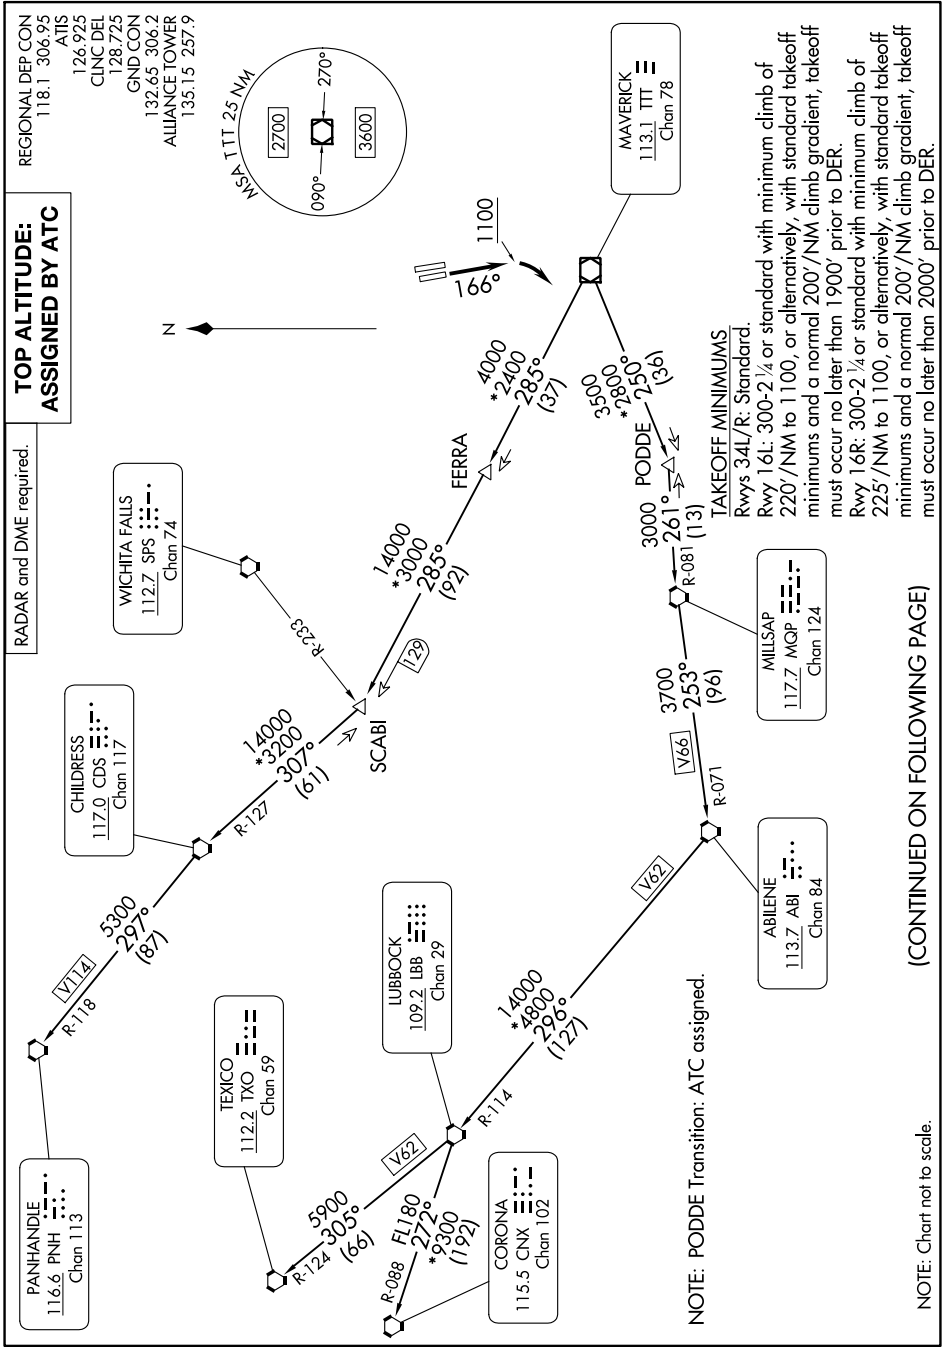

WORTH ONE DEPARTURE

SC-2, 13 JUN 2024 to 11 JUL 2024

(CONTINUED ON FOLLOWING PAGE)

NOTE: Chart not to scale.

SC-2, 13 JUN 2024 to 11 JUL 2024

WORTH ONE DEPARTURE