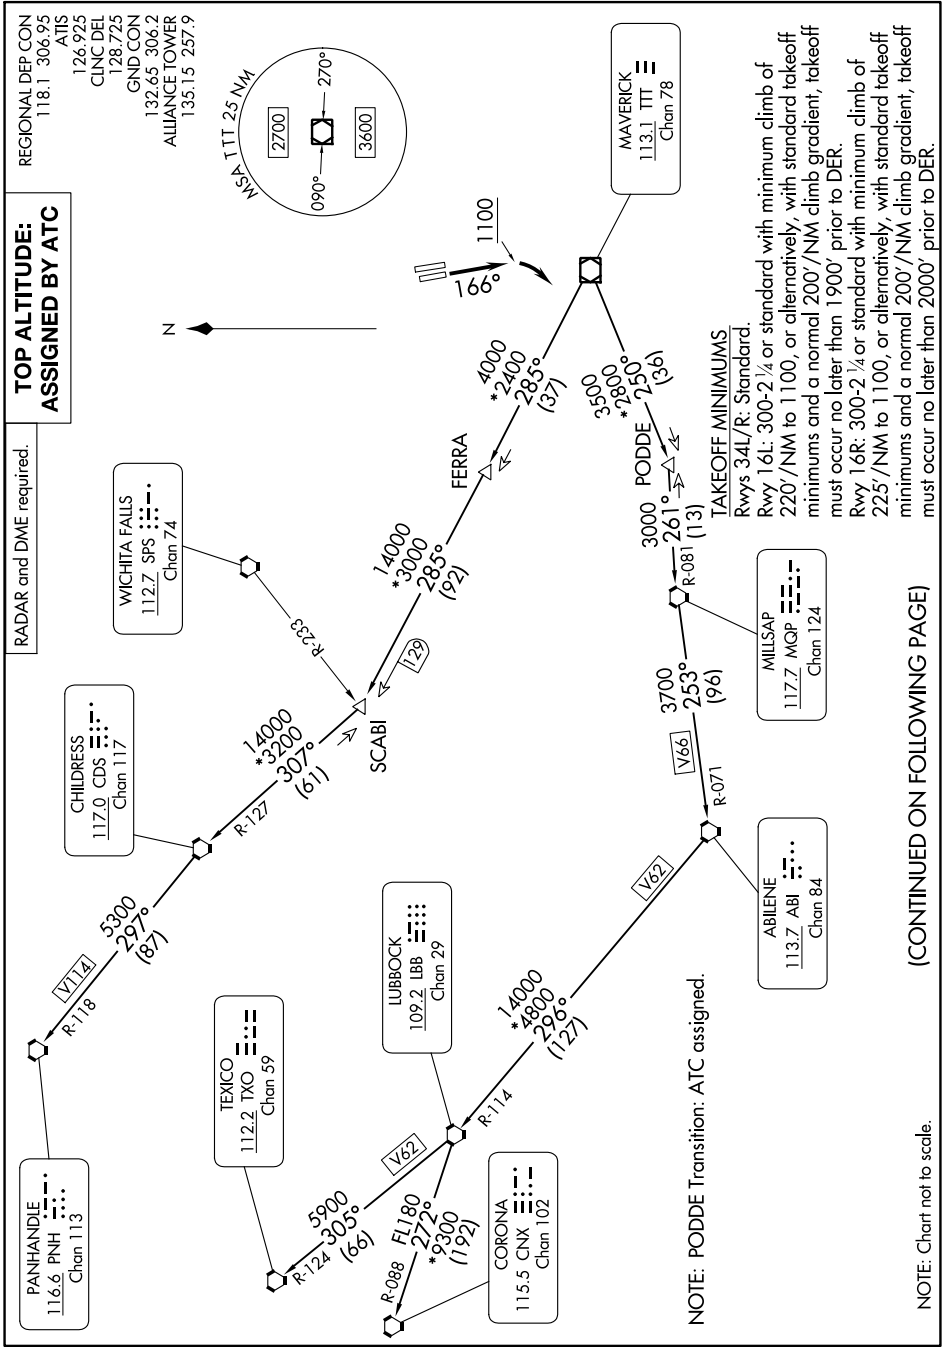

WORTH ONE DEPARTURE

SC-2, 03 OCT 2024 to 31 OCT 2024

WORTH ONE DEPARTURE

(CONTINUED ON FOLLOWING PAGE)

SC-2, 03 OCT 2024 to 31 OCT 2024