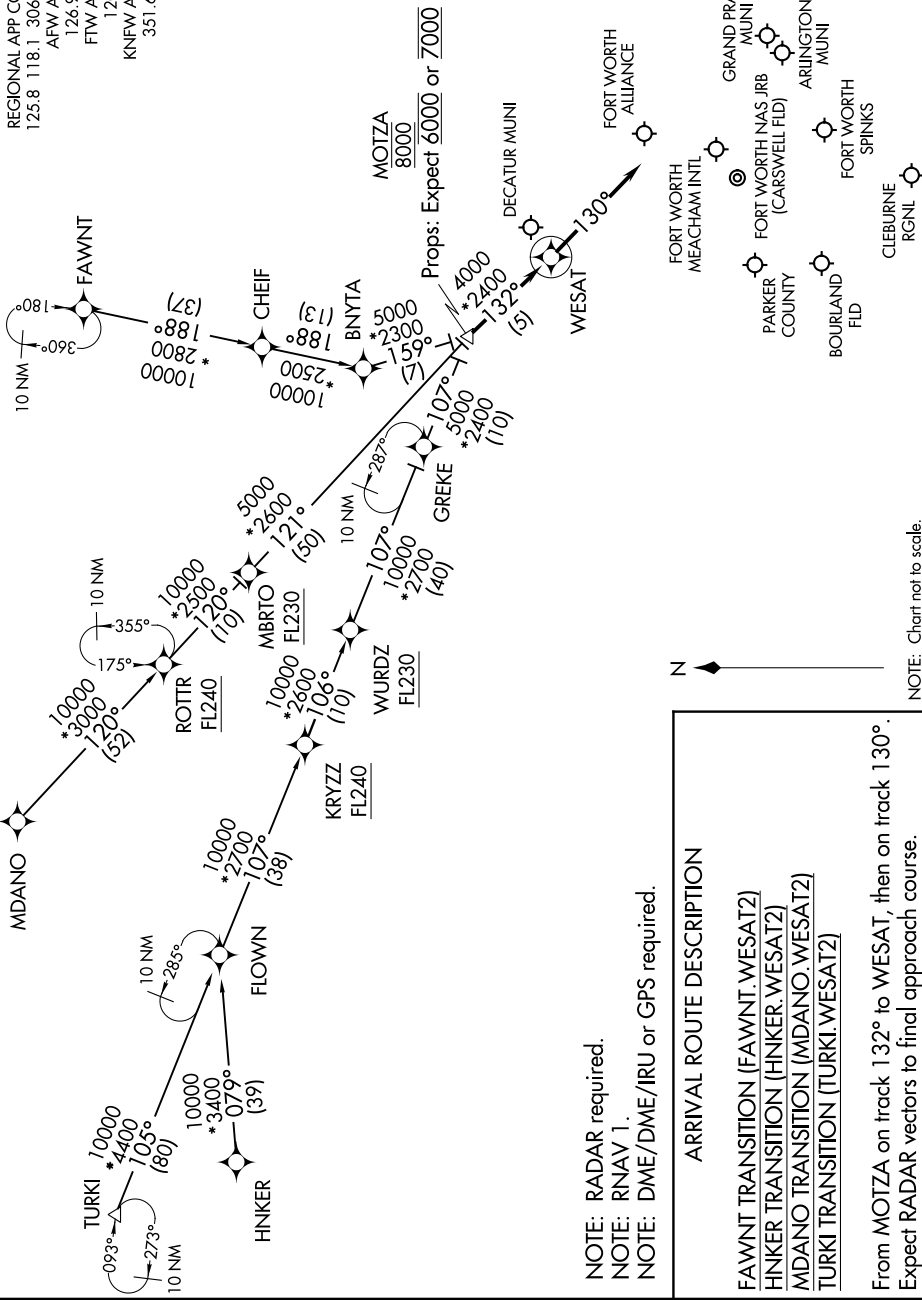

WESAT TWO ARRIVAL (RNAV)

DALLAS-FORT WORTH, TEXAS

REGIONAL APP CON
125.8 118.1 306.95
AFW ATIS
126.925
FTW ATIS
120.7
KNFW ATIS *
351.675

SC-2, 19 MAY 2022 to 16 JUN 2022

SC-2, 19 MAY 2022 to 16 JUN 2022

NOTE: Chart not to scale.

WESAT TWO ARRIVAL (RNAV)

(MOTZA.WESAT2) 25JUN15

DALLAS-FORT WORTH, TEXAS