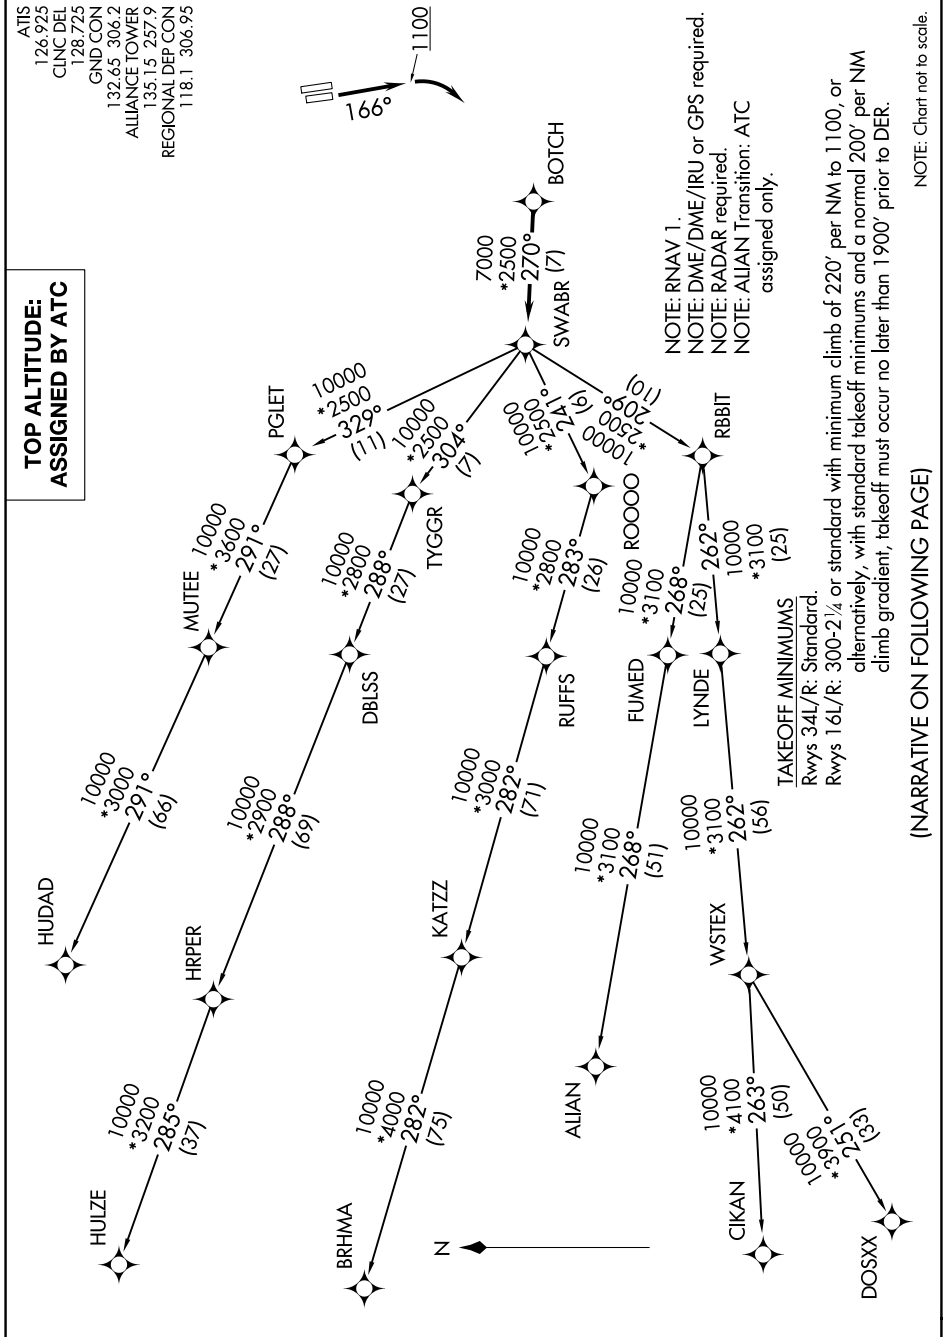

SWABR ONE DEPARTURE (RNAV)

FORT WORTH, TEXAS

**TOP ALTITUDE:
ASSIGNED BY ATC**

ATIS 126.925
 CINCL DEL 128.725
 GND CON 132.65 306.2
 ALLIANCE TOWER 135.15 257.9
 REGIONAL DEP CON 118.1 306.95

NOTE: Chart not to scale.

(NARRATIVE ON FOLLOWING PAGE)