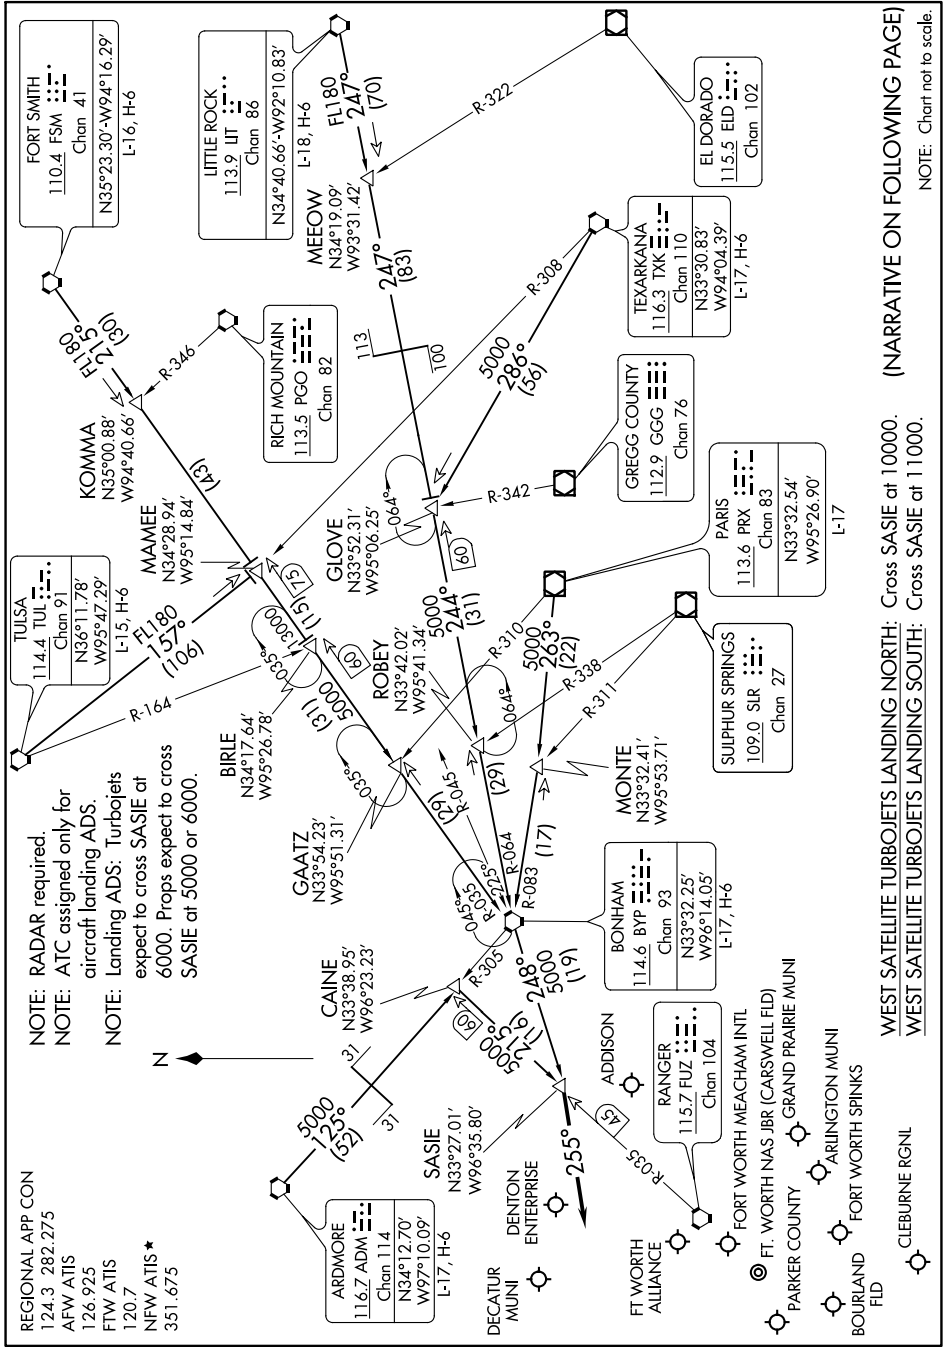

SASIE SIX ARRIVAL

AL-6918 (FAA)

DALLAS-FORT WORTH, TEXAS

SC-2, 19 MAY 2022 to 16 JUN 2022

(NARRATIVE ON FOLLOWING PAGE)

NOTE: Chart not to scale.

WEST SATELLITE TURBOJETS LANDING NORTH: Cross SASIE at 10000.
WEST SATELLITE TURBOJETS LANDING SOUTH: Cross SASIE at 11000.

SC-2, 19 MAY 2022 to 16 JUN 2022

SASIE SIX ARRIVAL

DALLAS-FORT WORTH, TEXAS