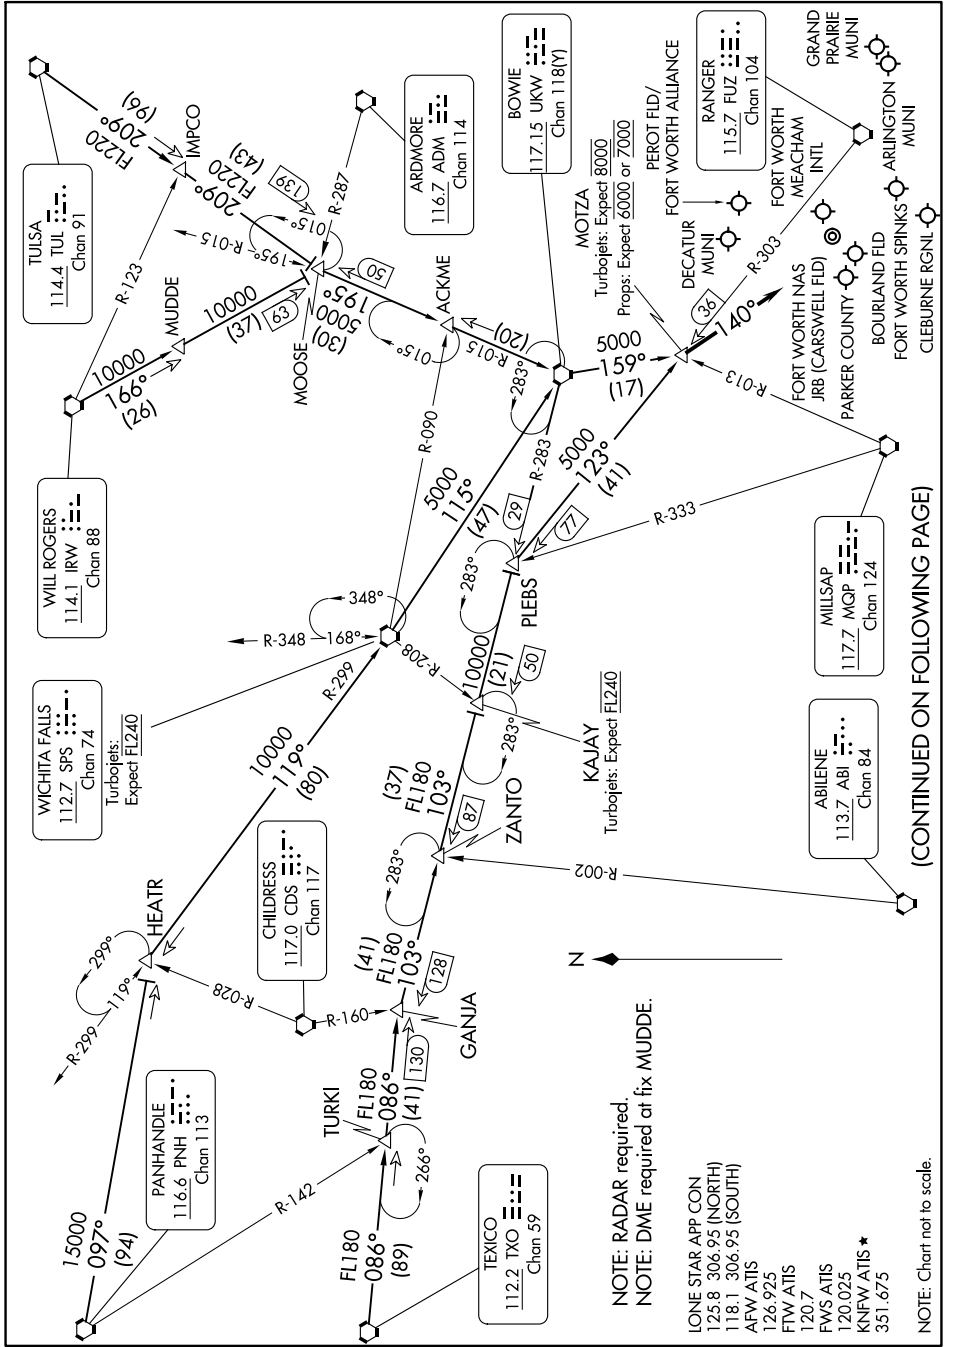

# MOTZA ONE ARRIVAL

FORT WORTH, TEXAS

SC-2, 31 OCT 2024 to 28 NOV 2024

SC-2, 31 OCT 2024 to 28 NOV 2024

(CONTINUED ON FOLLOWING PAGE)

# MOTZA ONE ARRIVAL

(MOTZA.MOTZA1) 17JUN21

FORT WORTH, TEXAS