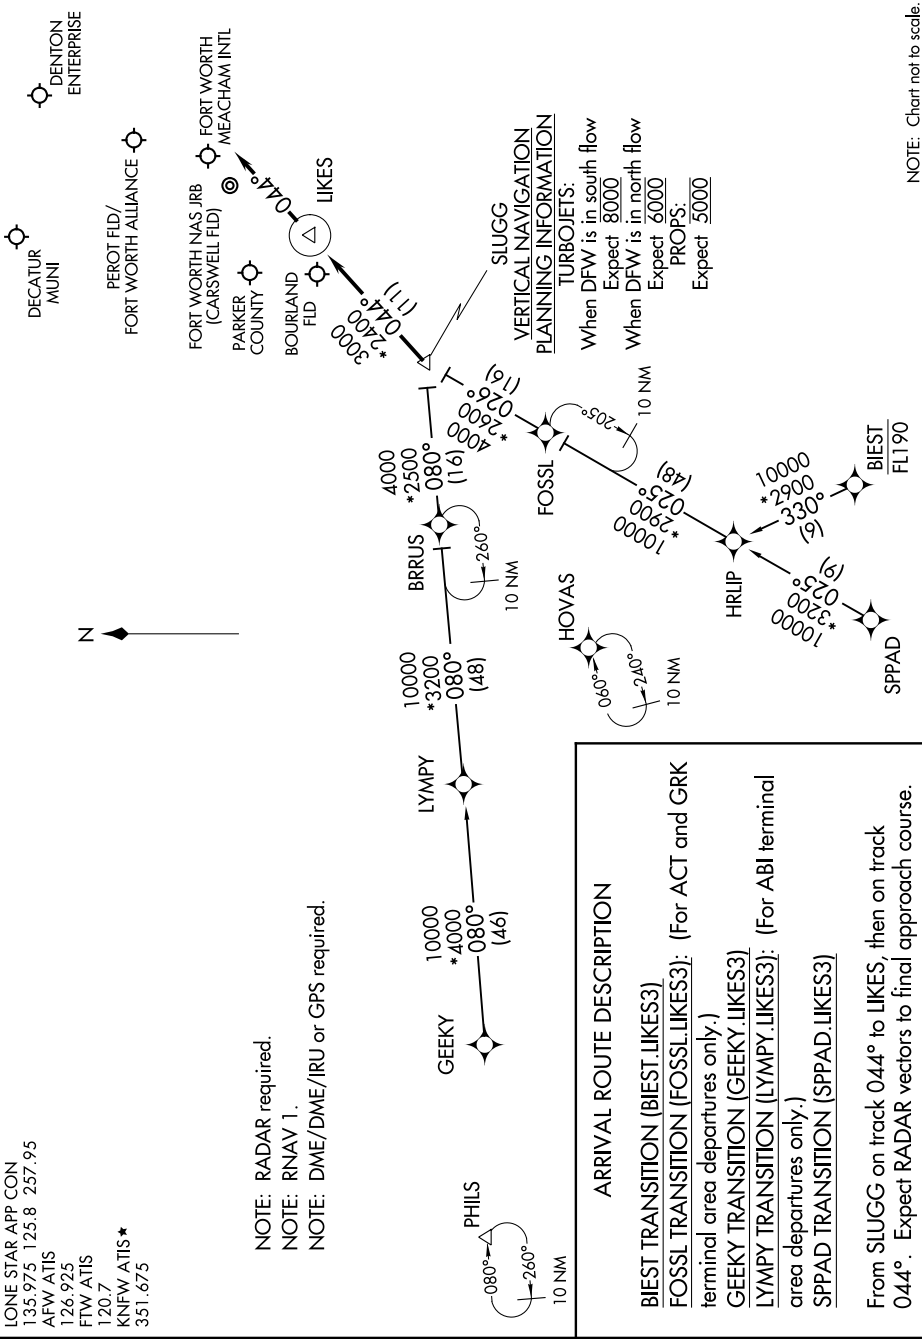

# LIKES THREE ARRIVAL (RNAV)

FORT WORTH, TEXAS

SC-2, 31 OCT 2024 to 28 NOV 2024

NOTE: Chart not to scale.

SC-2, 31 OCT 2024 to 28 NOV 2024

# LIKES THREE ARRIVAL (RNAV)

FORT WORTH, TEXAS