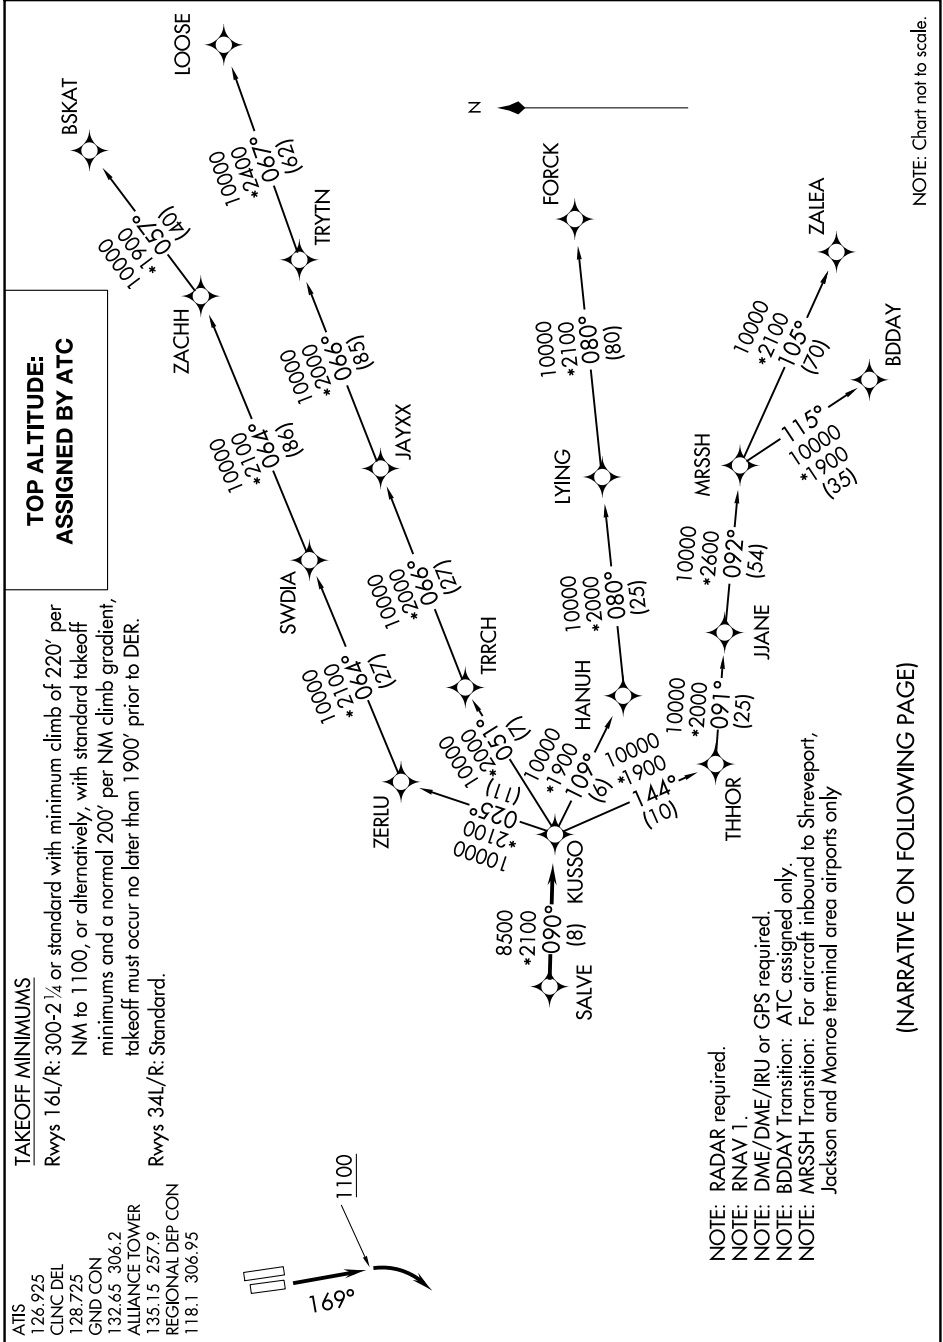

KUSSO ONE DEPARTURE (RNAV)

SC-2, 03 OCT 2024 to 31 OCT 2024

TAKEOFF MINIMUMS

Rwys 16L/R: 300-2 $\frac{1}{4}$ or standard with minimum climb of 220' per NM to 1100, or alternatively, with standard takeoff minimums and a normal 200' per NM climb gradient, takeoff must occur no later than 1900' prior to DER.

Rwys 34L/R: Standard.

ATIS 126.925
 CLNC DEL 128.725
 GND CON 132.65 306.2
 ALLIANCE TOWER 135.15 257.9
 REGIONAL DEP CON 118.1 306.95

TOP ALTITUDE: ASSIGNED BY ATC

(NARRATIVE ON FOLLOWING PAGE)

SC-2, 03 OCT 2024 to 31 OCT 2024