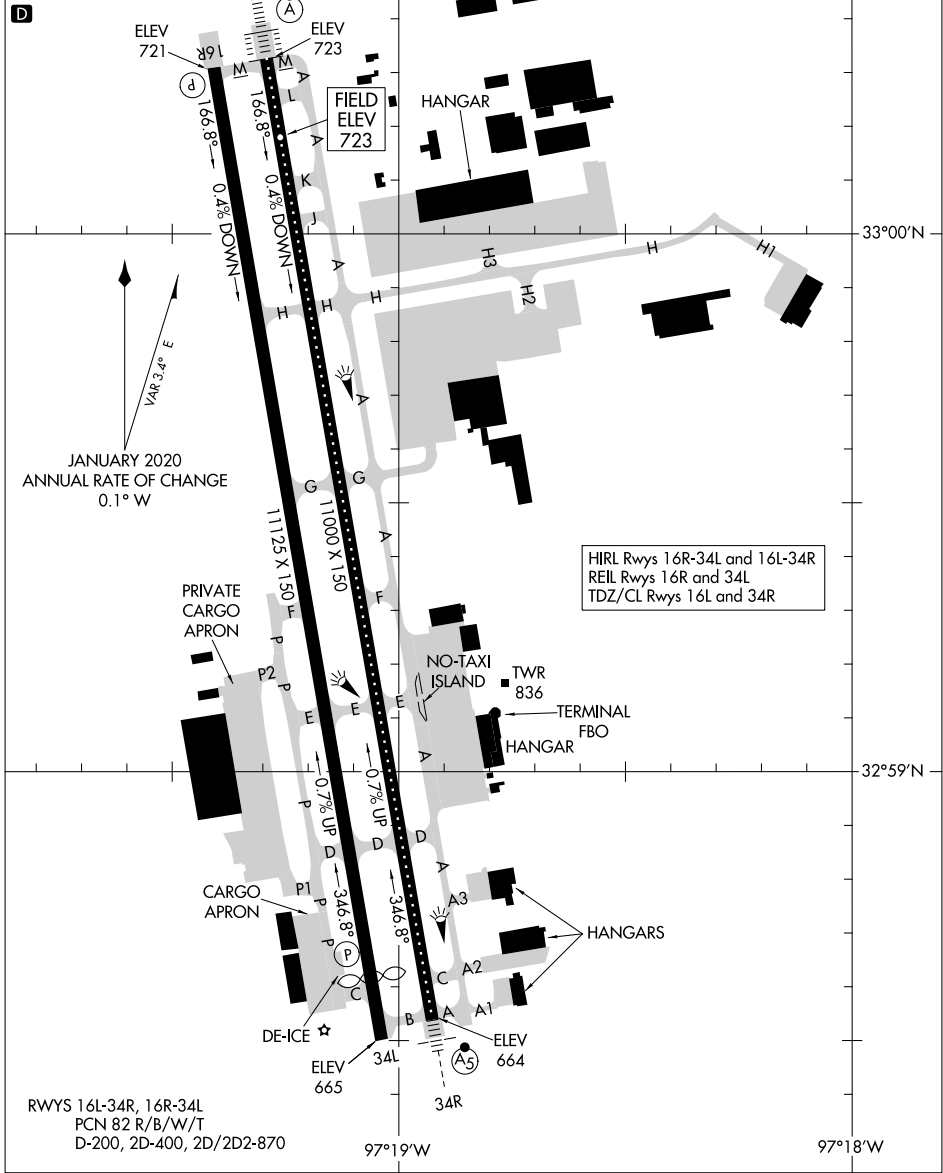

24249

AIRPORT DIAGRAM

PEROT FLD/FORT WORTH ALLIANCE (A.F.W)
AL-6918 (FAA)
FORT WORTH, TEXAS

ATIS
 126.925
 ALLIANCE TOWER
 120.825 (HELICOPTERS)
 135.15 257.9
 GND CON
 132.65 306.2
 CLNC DEL
 128.725

CAUTION: BE ALERT TO RUNWAY CROSSING CLEARANCES.
 READBACK OF ALL RUNWAY HOLDING INSTRUCTIONS IS REQUIRED.

SC-2, 03 OCT 2024 to 31 OCT 2024

SC-2, 03 OCT 2024 to 31 OCT 2024

AIRPORT DIAGRAM

24249

FORT WORTH, TEXAS
PEROT FLD/FORT WORTH ALLIANCE (A.F.W)