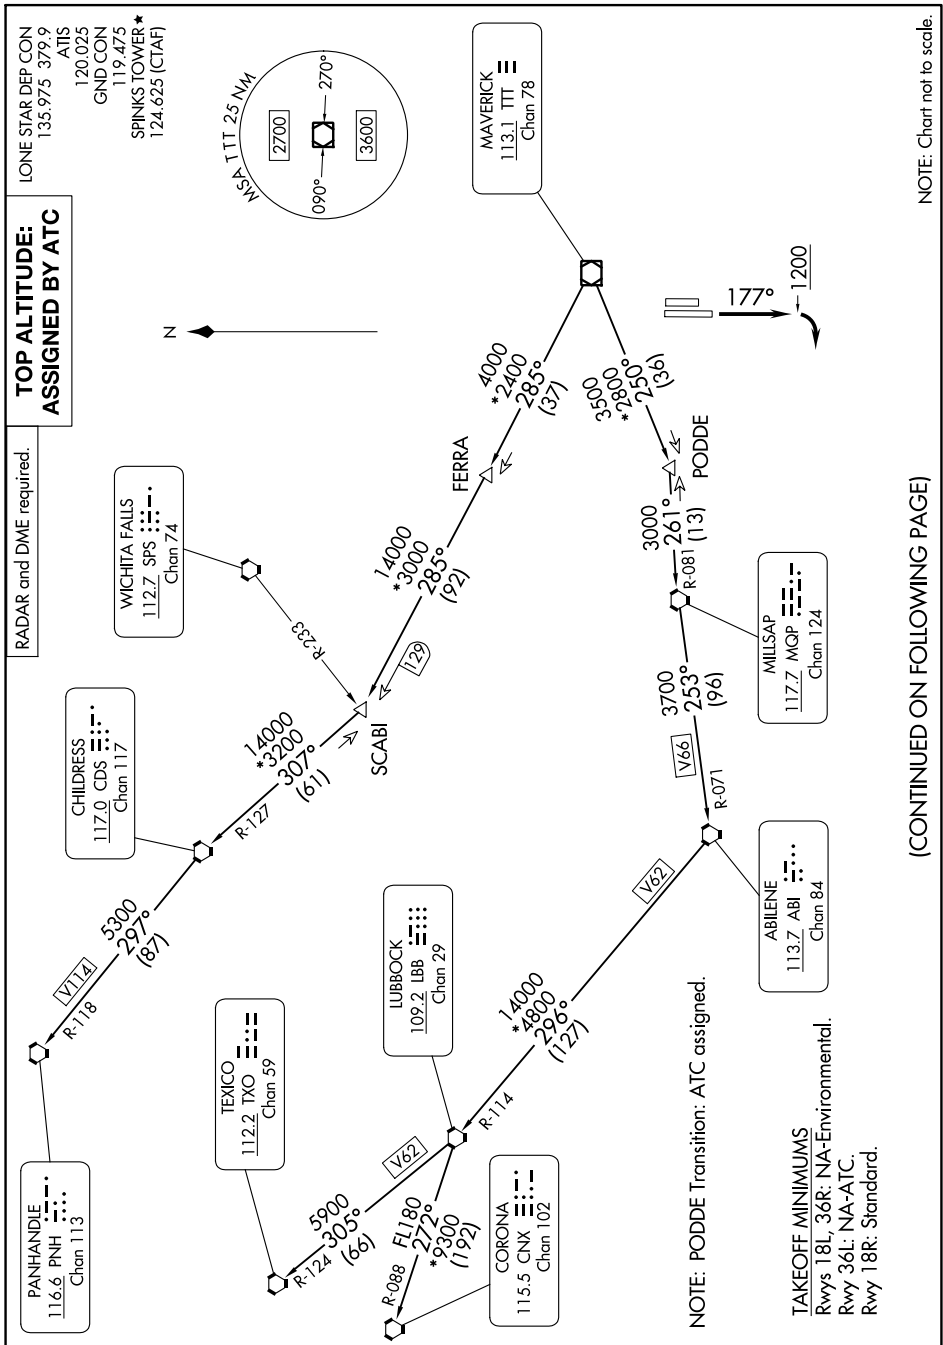

WORTH ONE DEPARTURE

SC-2, 31 OCT 2024 to 28 NOV 2024

WORTH ONE DEPARTURE

(CONTINUED ON FOLLOWING PAGE)

SC-2, 31 OCT 2024 to 28 NOV 2024