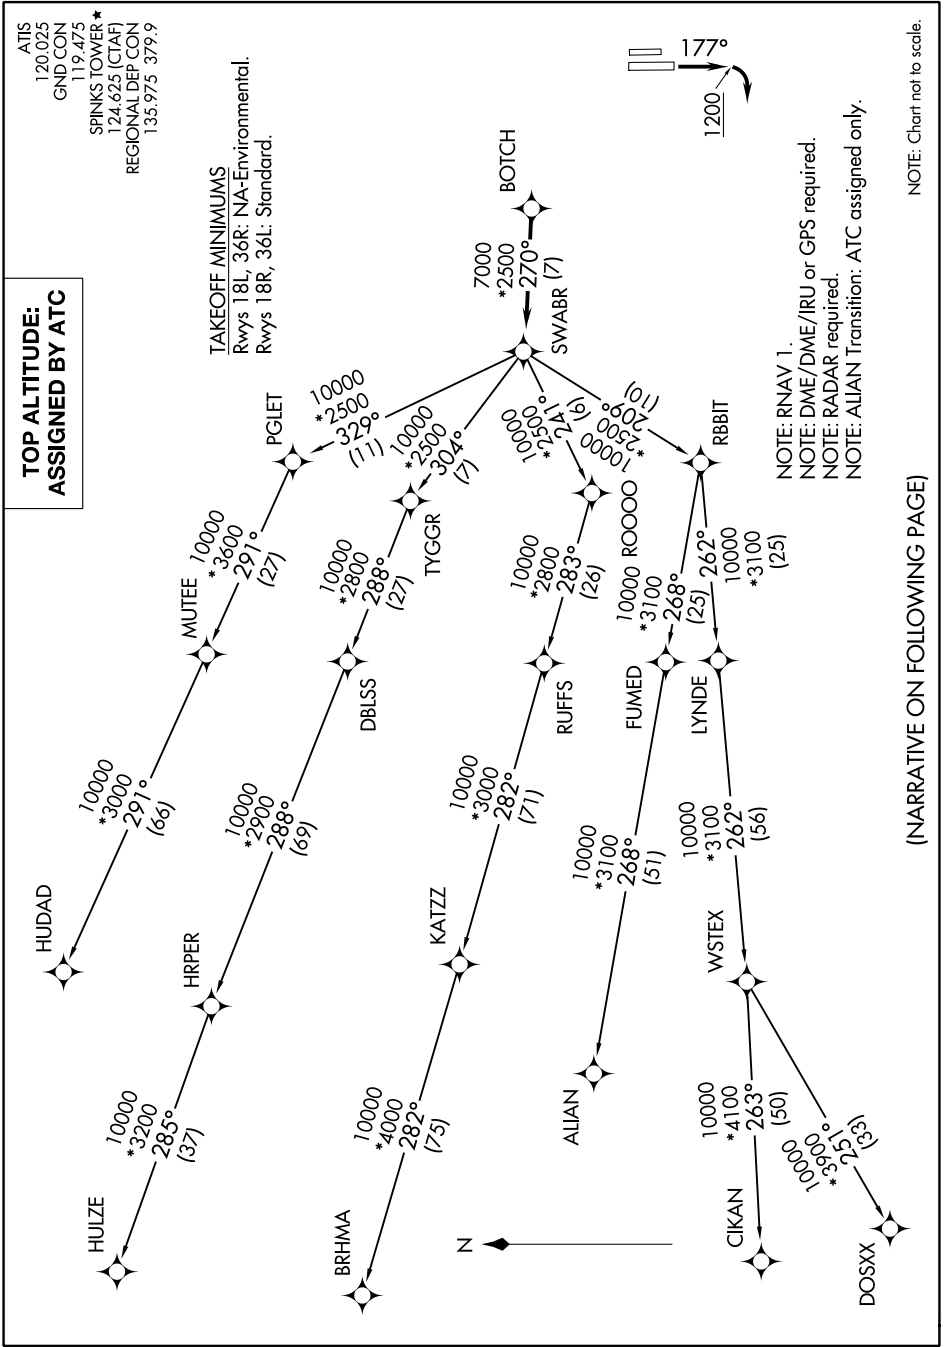

# SWABR ONE DEPARTURE (RNAV)

SC-2, 19 MAY 2022 to 16 JUN 2022

NOTE: RNAV 1.  
NOTE: DME/DME/IRU or GPS required.  
NOTE: RADAR required.  
NOTE: ALIAN Transition: ATC assigned only.

NOTE: Chart not to scale.

(NARRATIVE ON FOLLOWING PAGE)

SC-2, 19 MAY 2022 to 16 JUN 2022

# SWABR ONE DEPARTURE (RNAV)