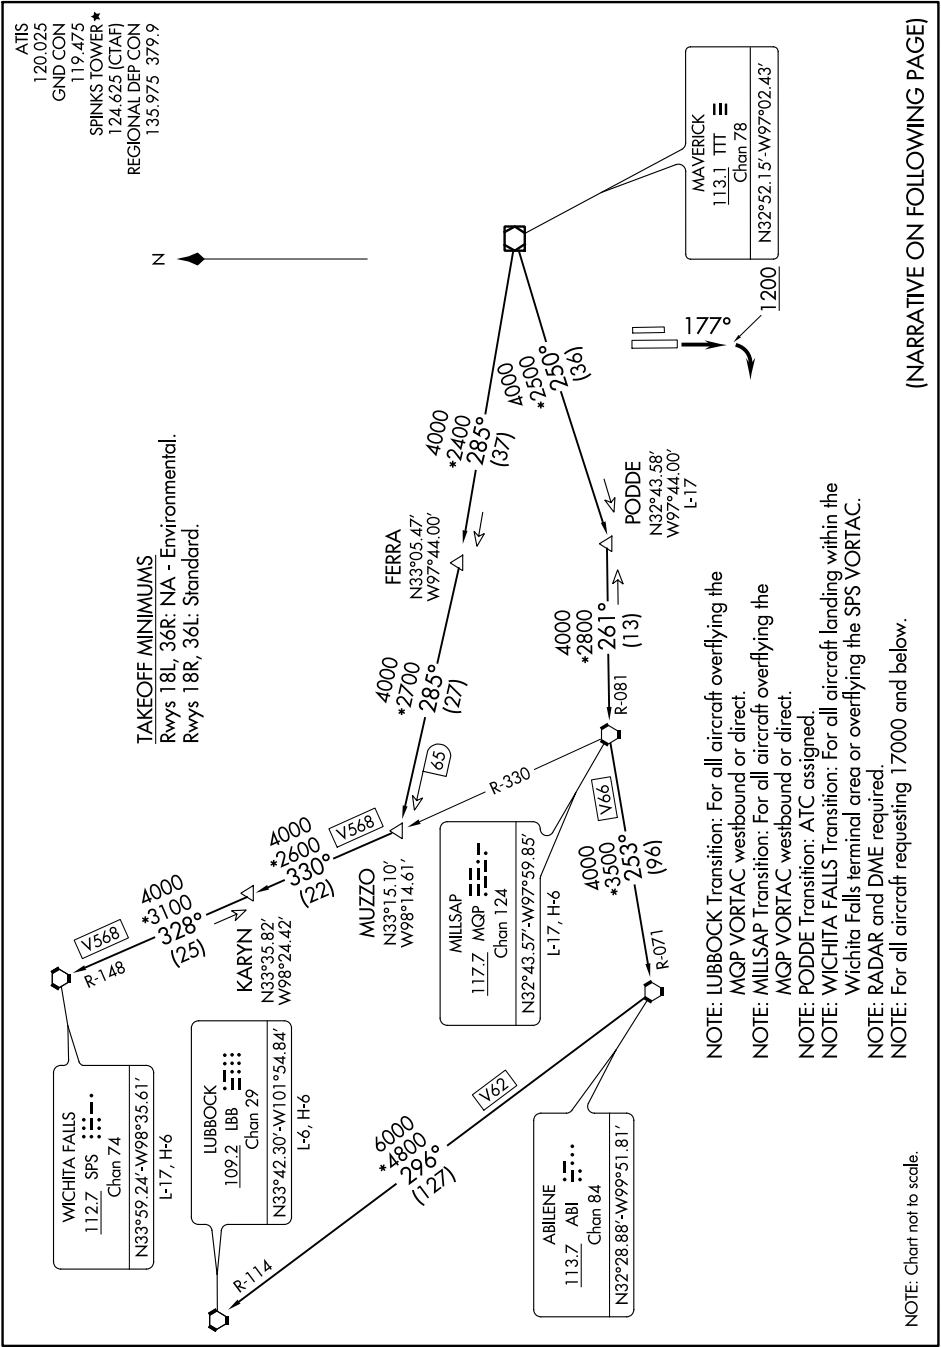

# KINGDOM THREE DEPARTURE

SC-2, 19 MAY 2022 to 16 JUN 2022

(NARRATIVE ON FOLLOWING PAGE)

# KINGDOM THREE DEPARTURE

SC-2, 19 MAY 2022 to 16 JUN 2022