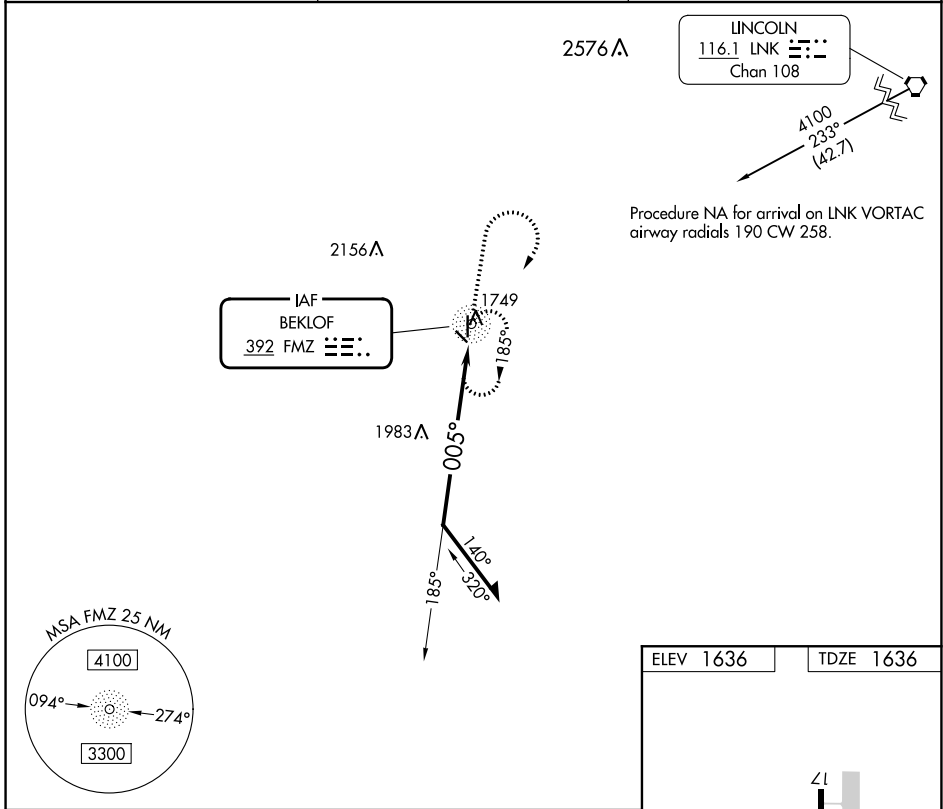

NDB FMZ 392	APP CRS 005°	Rwy ldg 4317 TDZE 1636 Apt Elev 1636
-----------------------	------------------------	---

NDB RWY 35

FAIRMONT STATE (F^MZ)

⚠ Circling Rwy 12, 30 NA at night.
⚠ NA Use York altimeter setting; when not received, use Hebron altimeter setting and increase all MDAs 40 feet.

MISSED APPROACH: Climb to 3200 then right turn direct FMZ NDB and hold.

JYR AWOS-3 124.175	MINNEAPOLIS CENTER 119.4 278.8	CTAF 122.90
------------------------------	--	-----------------------

CATEGORY	A	B	C	D
S-35	2420-1 784 (800-1)	2420-1¼ 784 (800-1¼)	NA	
C CIRCLING	2420-1 784 (800-1)	2420-1¼ 784 (800-1¼)	NA	

NC-2, 31 OCT 2024 to 28 NOV 2024

NC-2, 31 OCT 2024 to 28 NOV 2024