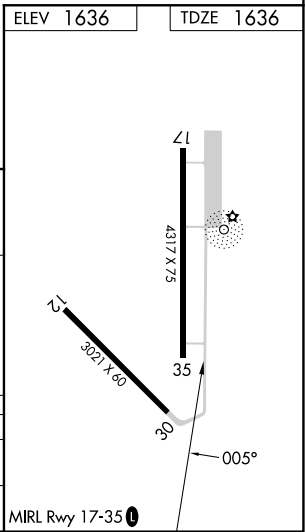

NDB FMZ 392	APP CRS 005°	Rwy ldg 4317 TDZE 1636 Apt Elev 1636
-----------------------	------------------------	---

NDB RWY 35

FAIRMONT STATE (F^MZ)

⚠ Circling Rwy 12, 30 NA at night.
⚠ NA Use York altimeter setting; when not received, use Hebron altimeter setting and increase all MDAs 40 feet.

MISSED APPROACH: Climb to 3200 then right turn direct FMZ NDB and hold.

JYR AWOS-3 124.175	MINNEAPOLIS CENTER 119.4 278.8	CTAF 122.90
------------------------------	--	-----------------------

CATEGORY	A	B	C	D
S-35	2420-1 784 (800-1)	2420-1¼ 784 (800-1¼)	NA	
C CIRCLING	2420-1 784 (800-1)	2420-1¼ 784 (800-1¼)	NA	