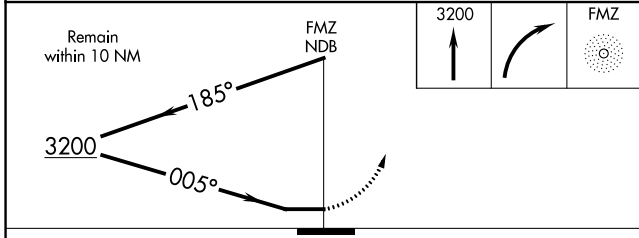

NDB FMZ 392	APP CRS 005°	Rwy ldg 4317 TDZE 1636 Apt Elev 1636
-----------------------	------------------------	---

NDB RWY 35

FAIRMONT STATE (F^MZ)

⚠ Circling Rwy 12, 30 NA at night.
⚠ NA Use York altimeter setting; when not received, use Hebron altimeter setting and increase all MDAs 40 feet.

MISSED APPROACH: Climb to 3200 then right turn direct FMZ NDB and hold.

JYR AWOS-3 124.175	MINNEAPOLIS CENTER 119.4 278.8	CTAF 122.90
------------------------------	--	-----------------------

CATEGORY	A	B	C	D
S-35	2420-1 784 (800-1)	2420-1¼ 784 (800-1¼)	NA	
C CIRCLING	2420-1 784 (800-1)	2420-1¼ 784 (800-1¼)	NA	