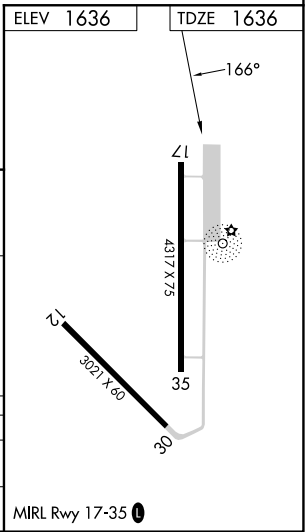

NDB FMZ	APP CRS	Rwy Idg	4317
392	166°	TDZE	1636
		Apt Elev	1636

NDB RWY 17
FAIRMONT STATE (F^MZ)

NA Circling Rwy 12, 30 NA at night.
Use York altimeter setting; when not received, use Hebron altimeter setting and increase all MDAs 40 feet.

MISSED APPROACH: Climb to 3200 then left turn direct FMZ NDB and hold.

JYR AWOS-3 124.175	MINNEAPOLIS CENTER 119.4 278.8	CTAF 122.9 0
------------------------------	--	------------------------

CATEGORY	A	B	C	D
S-17	2540-1¼	904 (1000-1¼)		NA
C CIRCLING	2540-1¼	904 (1000-1¼)		NA