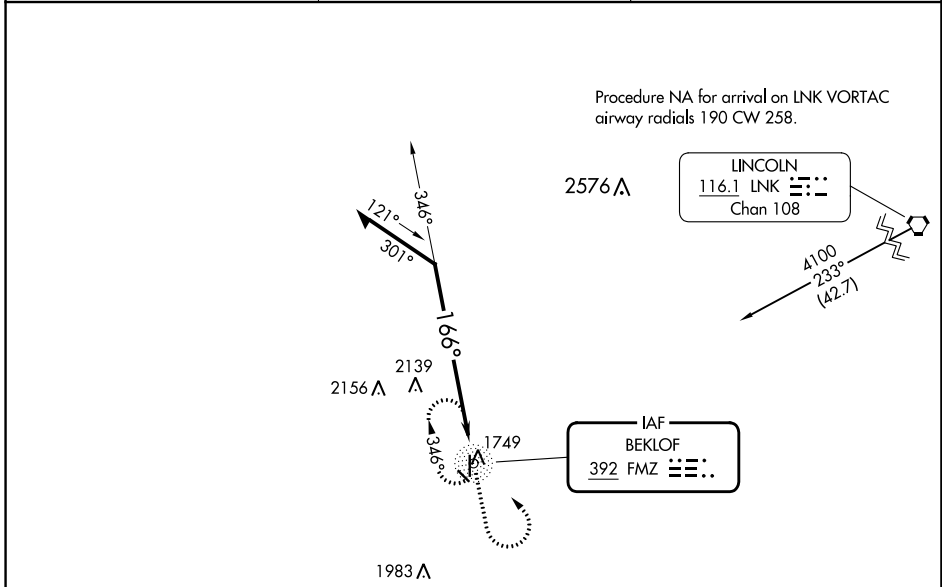

NDB FMZ	APP CRS	Rwy Idg	4317
392	166°	TDZE	1636
		Apt Elev	1636

NDB RWY 17

FAIRMONT STATE (F^MZ)

NA Circling Rwy 12, 30 NA at night.
 Use York altimeter setting; when not received, use Hebron altimeter setting and increase all MDAs 40 feet.

MISSED APPROACH: Climb to 3200 then left turn direct FMZ NDB and hold.

JYR AWOS-3 124.175	MINNEAPOLIS CENTER 119.4 278.8	CTAF 122.9
------------------------------	--	----------------------

CATEGORY	A	B	C	D
S-17	2540-1¼	904 (1000-1¼)	NA	
C CIRCLING	2540-1¼	904 (1000-1¼)	NA	

NC-2, 31 OCT 2024 to 28 NOV 2024

NC-2, 31 OCT 2024 to 28 NOV 2024