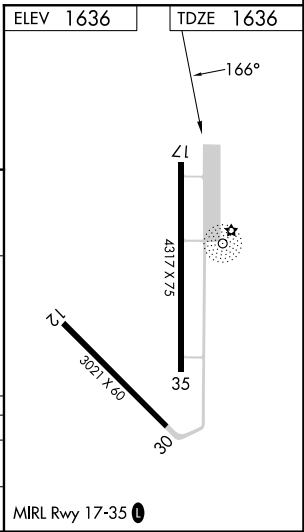

NDB FMZ	APP CRS	Rwy Idg	4317
392	166°	TDZE	1636
		Apt Elev	1636

NDB RWY 17

FAIRMONT STATE (F^MZ)

NA Circling Rwy 12, 30 NA at night.
 Use York altimeter setting; when not received, use Hebron altimeter setting and increase all MDAs 40 feet.

MISSED APPROACH: Climb to 3200 then left turn direct FMZ NDB and hold.

JYR AWOS-3 124.175	MINNEAPOLIS CENTER 119.4 278.8	CTAF 122.9
------------------------------	--	----------------------

CATEGORY	A	B	C	D
S-17	2540-1¼	904 (1000-1¼)	NA	
C CIRCLING	2540-1¼	904 (1000-1¼)	NA	