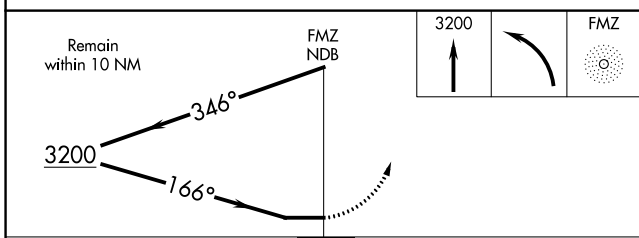

NDB FMZ	APP CRS	Rwy Idg	4317
392	166°	TDZE	1636
		Apt Elev	1636

NDB RWY 17

FAIRMONT STATE (F^MZ)

NA Circling Rwy 12, 30 NA at night.
 Use York altimeter setting; when not received, use Hebron altimeter setting and increase all MDAs 40 feet.

MISSED APPROACH: Climb to 3200 then left turn direct FMZ NDB and hold.

JYR AWOS-3 124.175	MINNEAPOLIS CENTER 119.4 278.8	CTAF 122.9
------------------------------	--	----------------------

CATEGORY	A	B	C	D
S-17	2540-1¼	904 (1000-1¼)	NA	
C CIRCLING	2540-1¼	904 (1000-1¼)	NA	