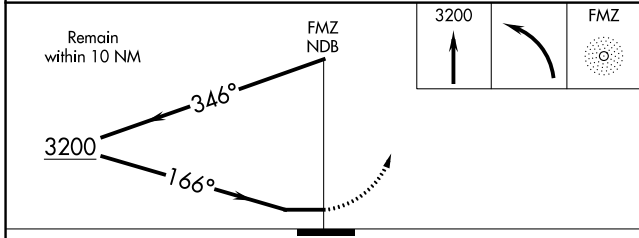

NDB FMZ	APP CRS	Rwy Idg	4317
392	166°	TDZE	1636
		Apt Elev	1636

NDB RWY 17
FAIRMONT STATE (F^MZ)

NA Circling Rwy 12, 30 NA at night.
Use York altimeter setting; when not received, use Hebron altimeter setting and increase all MDAs 40 feet.

MISSED APPROACH: Climb to 3200 then left turn direct FMZ NDB and hold.

JYR AWOS-3 124.175	MINNEAPOLIS CENTER 119.4 278.8	CTAF 122.9 0
------------------------------	--	------------------------

CATEGORY	A	B	C	D
S-17	2540-1¼	904 (1000-1¼)		NA
C CIRCLING	2540-1¼	904 (1000-1¼)		NA