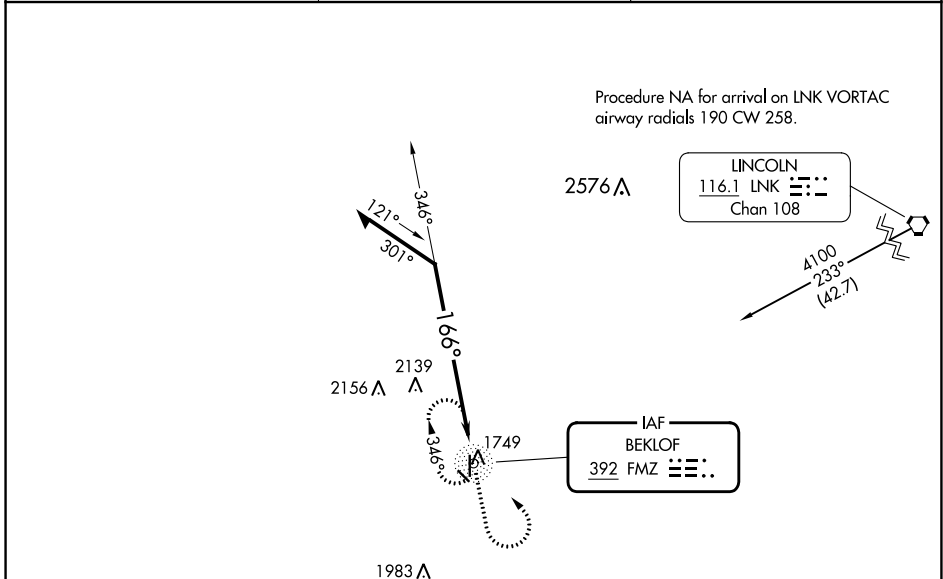

NDB FMZ	APP CRS	Rwy Idg	4317
392	166°	TDZE	1636
		Apt Elev	1636

NDB RWY 17
FAIRMONT STATE (F^MZ)

NA Circling Rwy 12, 30 NA at night.
Use York altimeter setting; when not received, use Hebron altimeter setting and increase all MDAs 40 feet.

MISSED APPROACH: Climb to 3200 then left turn direct FMZ NDB and hold.

JYR AWOS-3 124.175	MINNEAPOLIS CENTER 119.4 278.8	CTAF 122.9 0
------------------------------	--	------------------------

CATEGORY	A	B	C	D
S-17	2540-1¼	904 (1000-1¼)		NA
C CIRCLING	2540-1¼	904 (1000-1¼)		NA

NC-2, 03 OCT 2024 to 31 OCT 2024

NC-2, 03 OCT 2024 to 31 OCT 2024