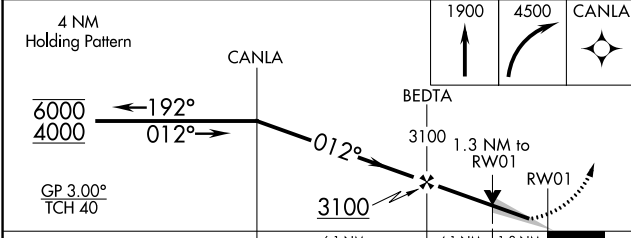

MISSED APPROACH: Climb to 1900 then climbing right turn to 4500 direct CANLA and hold, continue climb-in-hold to 4500.

ASOS
118.375

INDIANAPOLIS CENTER
126.575 257.85

UNICOM
122.8 (CTAF) 0

SE-1, 03 OCT 2024 to 31 OCT 2024

SE-1, 03 OCT 2024 to 31 OCT 2024

ELEV 1381	TDZE 1367
-----------	-----------

CATEGORY	A	B	C	D
LPV DA		1617-1	250 (300-1)	
LNAV/VNAV DA		1649-1	282 (300-1)	
LNAV MDA	1800-1	433 (500-1)	1800-1¼	433 (500-1¼)
C CIRCLING	1940-1	559 (600-1)	2000-1¾ 619 (700-1¾)	2000-2 619 (700-2)