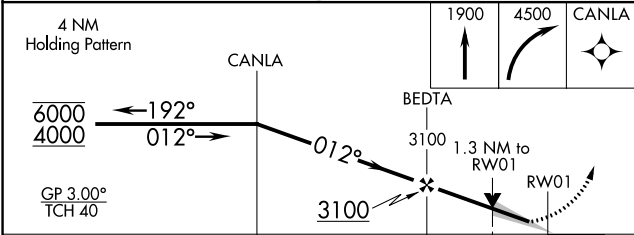

CATEGORY	A	B	C	D
LPV DA		1617-1	250 (300-1)	
LNAV/VNAV DA		1649-1	282 (300-1)	
LNAV MDA	1800-1	433 (500-1)	1800-1¼	433 (500-1¼)
C CIRCLING	1940-1	559 (600-1)	2000-1¾ 619 (700-1¾)	2000-2 619 (700-2)