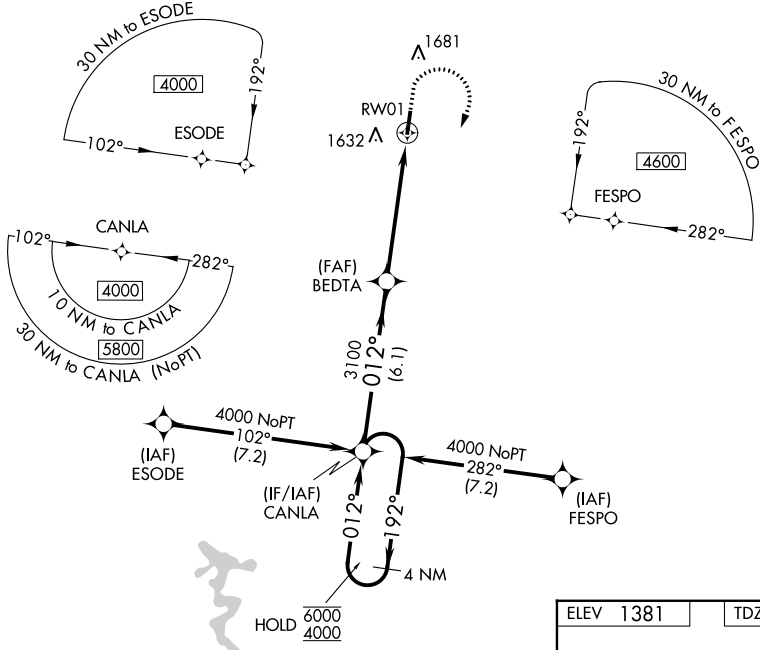

WAAS CH 70544 W01A	APP CRS 012°	Rwy Idg 4400 TDZE 1367 Apt Elev 1381
--	------------------------	---

RNAV (GPS) RWY 1

JULIAN CARROLL (JKL)

RNP APCH - GPS.

▼ For uncompensated Baro-VNAV systems, LNAV/VNAV NA
▲ below -14°C or above 54°C.

MISSED APPROACH: Climb to 1900 then climbing right turn to 4500 direct CANLA and hold, continue climb-in-hold to 4500.

ASOS
118.375

INDIANAPOLIS CENTER
126.575 257.85

UNICOM
122.8 (CTAF) 0

SE-1, 03 OCT 2024 to 31 OCT 2024

SE-1, 03 OCT 2024 to 31 OCT 2024

ELEV 1381	TDZE 1367
-----------	-----------

CATEGORY	A	B	C	D
LPV DA		1617-1	250 (300-1)	
LNAV/VNAV DA		1649-1	282 (300-1)	
LNAV MDA	1800-1	433 (500-1)	1800-1¼	433 (500-1¼)
C CIRCLING	1940-1	559 (600-1)	2000-1¾ 619 (700-1¾)	2000-2 619 (700-2)