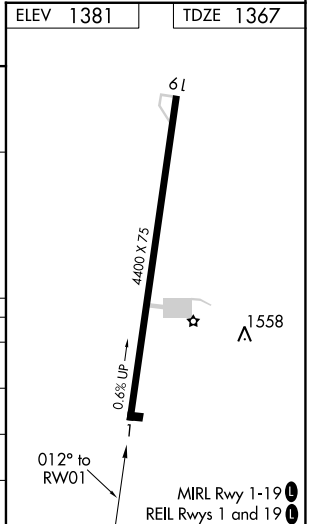

WAAS CH 70544 W01A	APP CRS 012°	Rwy Idg TDZE Apt Elev	4400 1367 1381
--	------------------------	-----------------------------	---

RNAV (GPS) RWY 1

JULIAN CARROLL (JKL)

RNP APCH - GPS.

⚠ For uncompensated Baro-VNAV systems, LNAV/VNAV NA below -14°C or above 54°C.

MISSED APPROACH: Climb to 1900 then climbing right turn to 4500 direct CANLA and hold, continue climb-in-hold to 4500.

ASOS 118.375	INDIANAPOLIS CENTER 126.575 253.5	UNICOM 122.8 (CTAF) 0
------------------------	---	---------------------------------

SE-1, 26 JAN 2023 to 23 FEB 2023

SE-1, 26 JAN 2023 to 23 FEB 2023

CATEGORY	A	B	C	D
LPV DA		1617-1	250 (300-1)	
LNAV/VNAV DA		1649-1	282 (300-1)	
LNAV MDA	1800-1	433 (500-1)	1800-1¼	433 (500-1¼)
C CIRCLING	1940-1	559 (600-1)	2000-1¾ 619 (700-1¾)	2000-2 619 (700-2)