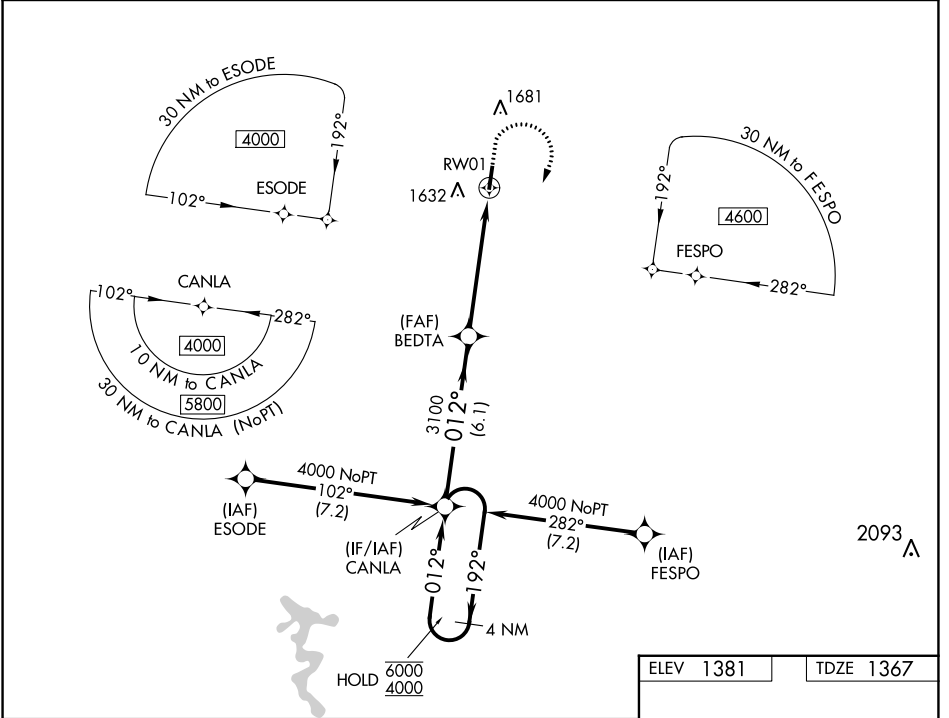

WAAS CH 70544 W01A	APP CRS 012°	Rwy Idg TDZE Apt Elev	4400 1367 1381
--	------------------------	-----------------------------	---

RNAV (GPS) RWY 1

JULIAN CARROLL (JKL)

RNP APCH - GPS.

⚠ For uncompensated Baro-VNAV systems, LNAV/VNAV NA below -14°C or above 54°C.

MISSED APPROACH: Climb to 1900 then climbing right turn to 4500 direct CANLA and hold, continue climb-in-hold to 4500.

ASOS 118.375	INDIANAPOLIS CENTER 126.575 253.5	UNICOM 122.8 (CTAF) 0
------------------------	---	---------------------------------

SE-1, 26 JAN 2023 to 23 FEB 2023

SE-1, 26 JAN 2023 to 23 FEB 2023

CATEGORY	A	B	C	D
LPV DA		1617-1	250 (300-1)	
LNAV/VNAV DA		1649-1	282 (300-1)	
LNAV MDA	1800-1	433 (500-1)	1800-1¼	433 (500-1¼)
C CIRCLING	1940-1	559 (600-1)	2000-1¾ 619 (700-1¾)	2000-2 619 (700-2)