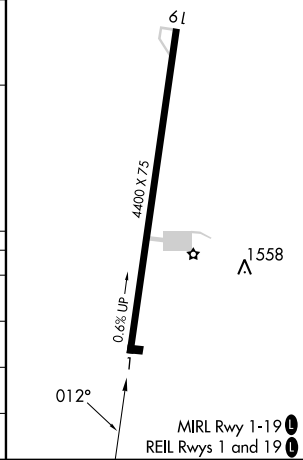

MISSED APPROACH: Climb to 1900 then climbing right turn to 4500 direct CANLA and hold, continue climb-in-hold to 4500.

ASOS
118.375

INDIANAPOLIS CENTER
126.575 257.85

UNICOM
122.8 (CTAF) 0

SE-1, 03 OCT 2024 to 31 OCT 2024

SE-1, 03 OCT 2024 to 31 OCT 2024

ELEV 1381	TDZE 1367
-----------	-----------

CATEGORY	A	B	C	D
LPV DA		1617-1	250 (300-1)	
LNAV/VNAV DA		1649-1	282 (300-1)	
LNAV MDA	1800-1	433 (500-1)	1800-1¼	433 (500-1¼)
C CIRCLING	1940-1	559 (600-1)	2000-1¾ 619 (700-1¾)	2000-2 619 (700-2)