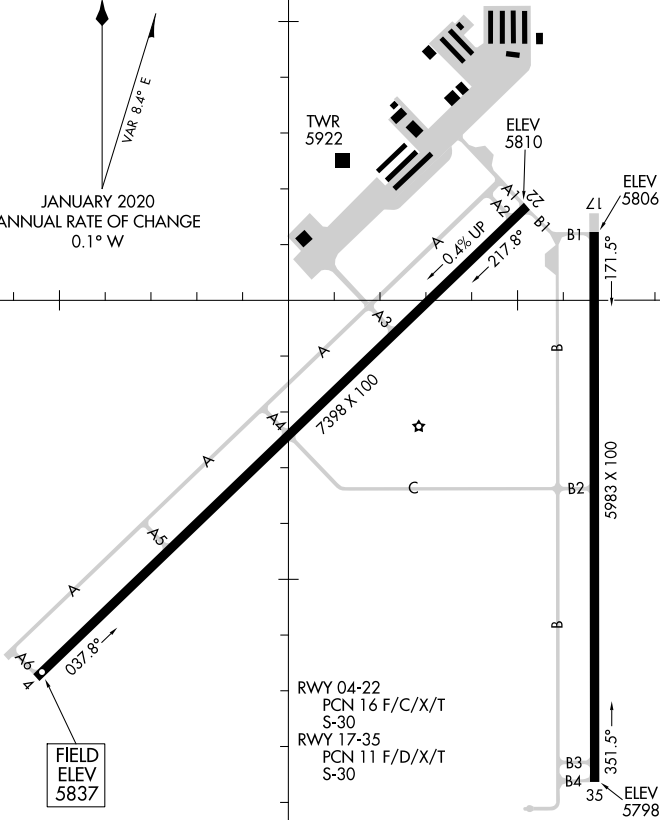

AIRPORT DIAGRAM

AL-6859 (FAA)

DOUBLE EAGLE II (A/E/G)
ALBUQUERQUE, NEW MEXICO

ATIS
 119.025
 DOUBLE EAGLE II*
 120.15
 GND CON
 121.625
 CLNC DEL
 124.8 (When twr closed)

SW-1, 31 OCT 2024 to 28 NOV 2024

SW-1, 31 OCT 2024 to 28 NOV 2024

CAUTION: BE ALERT TO RUNWAY CROSSING CLEARANCES.
READBACK OF ALL RUNWAY HOLDING INSTRUCTIONS IS REQUIRED.

106°48'W

106°47'W

AIRPORT DIAGRAM

ALBUQUERQUE, NEW MEXICO
DOUBLE EAGLE II (A/E/G)