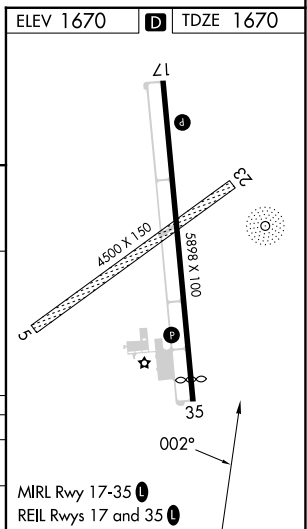

NDB JYR 257	APP CRS 002°	Rwy Idg TDZE Apt Elev	5498 1670 1670
-----------------------	------------------------	-----------------------------	---

NDB RWY 35

YORK MUNI (JYR)

⚠ NA When local altimeter setting not received, use Aurora altimeter setting and increase all MDA 60 feet.

MISSED APPROACH: Climb to 3000 then climbing left turn to 3300 direct JYR NDB and hold.

AWOS-3 124.175	MINNEAPOLIS CENTER 119.4 278.8	UNICOM 122.8 (CTAF) 0
--------------------------	--	---------------------------------

CATEGORY	A	B	C	D
S-35	2420-1 750 (800-1)	2420-1¼ 750 (800-1¼)	2420-2¼ 750 (800-2¼)	NA
CIRCLING	2420-1 750 (800-1)	2420-1¼ 750 (800-1¼)	2420-2¼ 750 (800-2¼)	NA

NC-2, 31 OCT 2024 to 28 NOV 2024

NC-2, 31 OCT 2024 to 28 NOV 2024