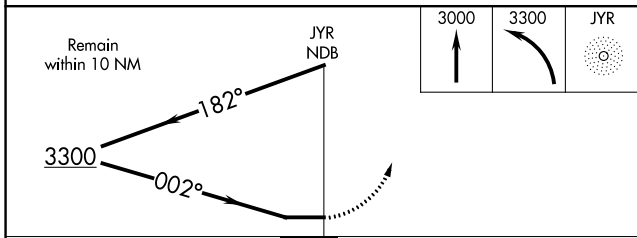

NDB JYR 257	APP CRS 002°	Rwy Idg TDZE Apt Elev	5498 1670 1670
-----------------------	------------------------	-----------------------------	---

NDB RWY 35

YORK MUNI (JYR)

⚠ NA When local altimeter setting not received, use Aurora altimeter setting and increase all MDA 60 feet.

MISSED APPROACH: Climb to 3000 then climbing left turn to 3300 direct JYR NDB and hold.

AWOS-3 124.175	MINNEAPOLIS CENTER 119.4 278.8	UNICOM 122.8 (CTAF) 0
--------------------------	--	---------------------------------