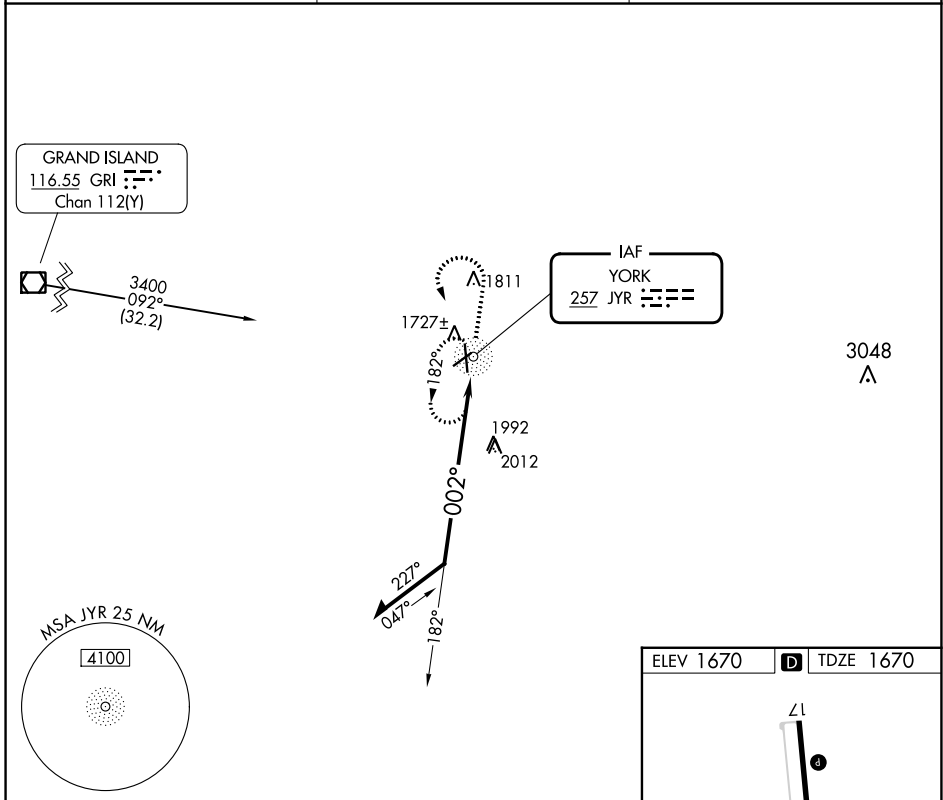

NDB JYR 257	APP CRS 002°	Rwy Idg TDZE Apt Elev	5498 1670 1670
-----------------------	------------------------	-----------------------------	---

NDB RWY 35

YORK MUNI (JYR)

⚠ NA When local altimeter setting not received, use Aurora altimeter setting and increase all MDA 60 feet.

MISSED APPROACH: Climb to 3000 then climbing left turn to 3300 direct JYR NDB and hold.

AWOS-3 124.175	MINNEAPOLIS CENTER 119.4 278.8	UNICOM 122.8 (CTAF) 0
--------------------------	--	---------------------------------

CATEGORY	A	B	C	D
S-35	2420-1 750 (800-1)	2420-1¼ 750 (800-1¼)	2420-2¼ 750 (800-2¼)	NA
CIRCLING	2420-1 750 (800-1)	2420-1¼ 750 (800-1¼)	2420-2¼ 750 (800-2¼)	NA

NC-2, 31 OCT 2024 to 28 NOV 2024

NC-2, 31 OCT 2024 to 28 NOV 2024