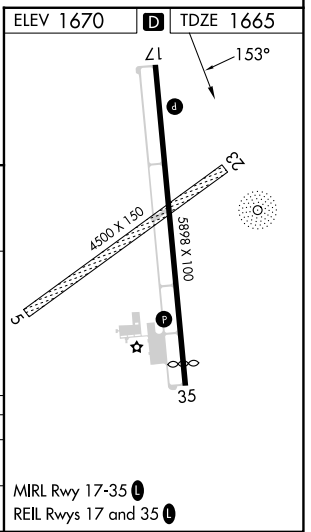

NDB JYR 257	APP CRS 153°	Rwy Idg TDZE Apt Elev	5898 1665 1670
-----------------------	------------------------	-----------------------------	---

NDB RWY 17

YORK MUNI (JYR)

▽ When local altimeter setting not received, use Aurora altimeter setting and increase all MDA 60 feet, increase Straight-in and Circling visibilities Cat C ¼ mile. Visibility reduction by helicopters NA.

△ NA

MISSED APPROACH: Climb to 3000 then climbing right turn to 3300 direct JYR NDB and hold.

AWOS-3 124.175	MINNEAPOLIS CENTER 119.4 278.8	UNICOM 122.8 (CTAF) 0
--------------------------	--	---------------------------------

CATEGORY	A	B	C	D
S-17	2300-1	635 (700-1)	2300-1¾ 635 (700-1¾)	NA
CIRCLING	2300-1	630 (700-1)	2300-1¾ 630 (700-1¾)	NA

NC-2, 31 OCT 2024 to 28 NOV 2024

NC-2, 31 OCT 2024 to 28 NOV 2024