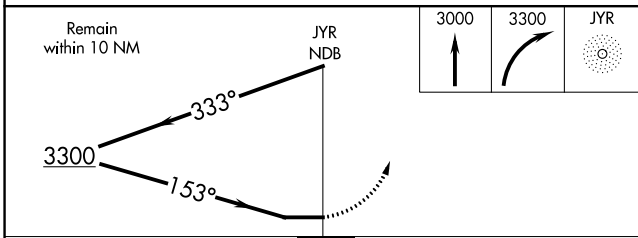

NDB JYR 257	APP CRS 153°	Rwy Idg TDZE Apt Elev	5898 1665 1670
-----------------------	------------------------	-----------------------------	---

NDB RWY 17

YORK MUNI (JYR)

▽ When local altimeter setting not received, use Aurora altimeter setting and increase all MDA 60 feet, increase Straight-in and Circling visibilities Cat C ¼ mile. Visibility reduction by helicopters NA.

△ NA

MISSED APPROACH: Climb to 3000 then climbing right turn to 3300 direct JYR NDB and hold.

AWOS-3 124.175	MINNEAPOLIS CENTER 119.4 278.8	UNICOM 122.8 (CTAF) 0
--------------------------	--	---------------------------------