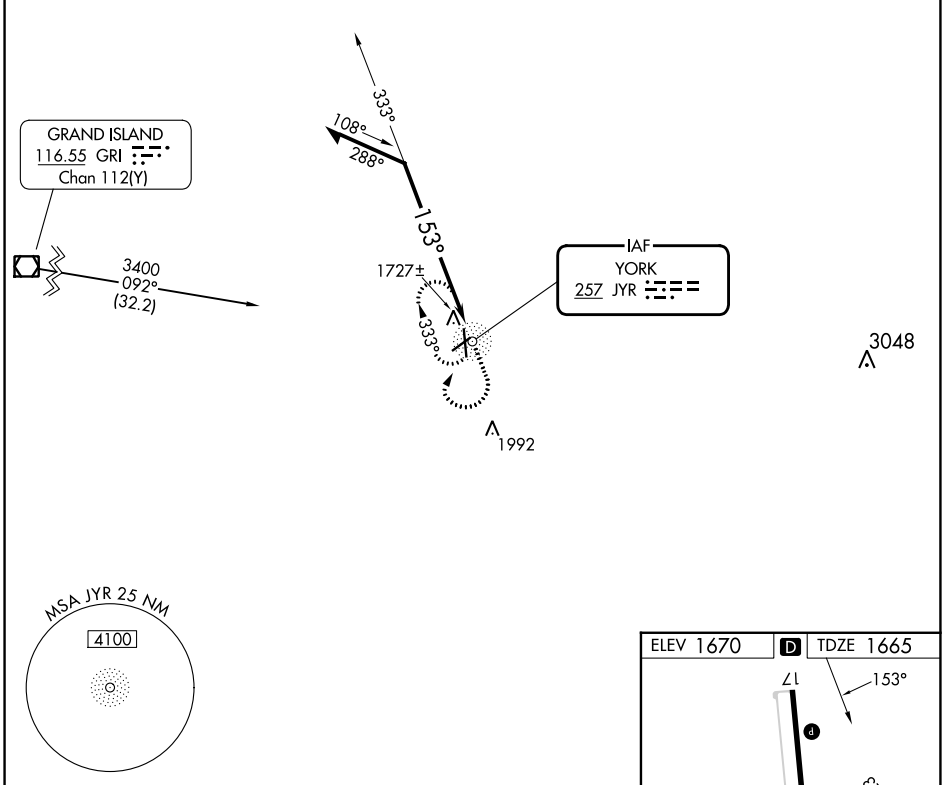

NDB JYR 257	APP CRS 153°	Rwy Idg TDZE Apt Elev	5898 1665 1670
-----------------------	------------------------	-----------------------------	---

NDB RWY 17

YORK MUNI (JYR)

▽ When local altimeter setting not received, use Aurora altimeter setting and increase all MDA 60 feet, increase Straight-in and Circling visibilities Cat C ¼ mile. Visibility reduction by helicopters NA.

△ NA

MISSED APPROACH: Climb to 3000 then climbing right turn to 3300 direct JYR NDB and hold.

AWOS-3 124.175	MINNEAPOLIS CENTER 119.4 278.8	UNICOM 122.8 (CTAF) 0
--------------------------	--	---------------------------------

CATEGORY	A	B	C	D
S-17	2300-1	635 (700-1)	2300-1¾ 635 (700-1¾)	NA
CIRCLING	2300-1	630 (700-1)	2300-1¾ 630 (700-1¾)	NA

NC-2, 31 OCT 2024 to 28 NOV 2024

NC-2, 31 OCT 2024 to 28 NOV 2024