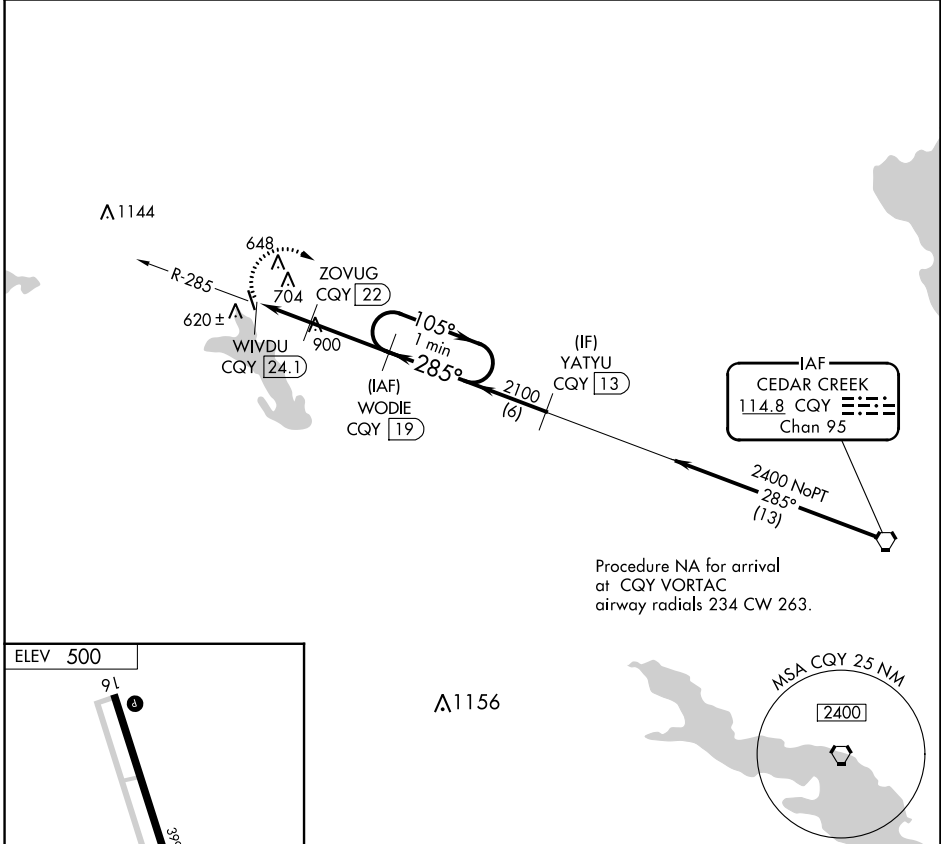

VORTAC CQY 114.8 Chan 95	APP CRS 285°	Rwy Idg TDZE Apt Elev N/A N/A 500
--	------------------------	--

VOR/DME-A
ENNIS MUNI (F41)

NA When local altimeter setting not received, use Midlothian/Waxahachie altimeter setting and increase all MDAs 40 feet and visibility Cat C ¼ SM.

MISSED APPROACH: Climbing right turn to 2400 on CQY R-285 to WODIE/19 DME and hold.

LNC AWOS-3PT 118.975	LONE STAR APP CON 125.2 343.65	CTAF 122.9
--------------------------------	--	----------------------

	2400 CQY R-285	WODIE CQY 19	WODIE CQY 19	One Minute Holding Pattern	
		ZOVUG CQY 22	2100	2400	2400
CATEGORY	A	B	C	D	
CIRCLING	1200-1 700 (700-1)	1200-1¼ 700 (700-1¼)	1300-2¼ 800 (800-2¼)	NA	