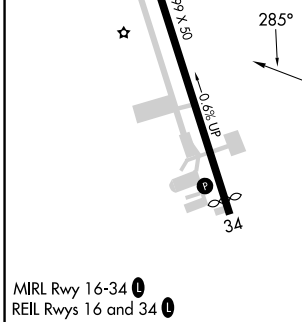

VORTAC CQY 114.8 Chan 95	APP CRS 285°	Rwy Idg TDZE Apt Elev N/A N/A 500
--	------------------------	--

VOR/DME-A
ENNIS MUNI (F41)

NA When local altimeter setting not received, use Midlothian/Waxahachie altimeter setting and increase all MDAs 40 feet and visibility Cat C ¼ SM.

MISSED APPROACH: Climbing right turn to 2400 on CQY R-285 to WODIE/19 DME and hold.

LNC AWOS-3PT 118.975	LONE STAR APP CON 125.2 343.65	CTAF 122.9
--------------------------------	--	----------------------

	2400 CQY R-285	WODIE CQY 19	WODIE CQY 19	One Minute Holding Pattern	
		ZOVUG CQY 22	2100	2400	2400
CATEGORY	A	B	C	D	
CIRCLING	1200-1 700 (700-1)	1200-1¼ 700 (700-1¼)	1300-2¼ 800 (800-2¼)	NA	