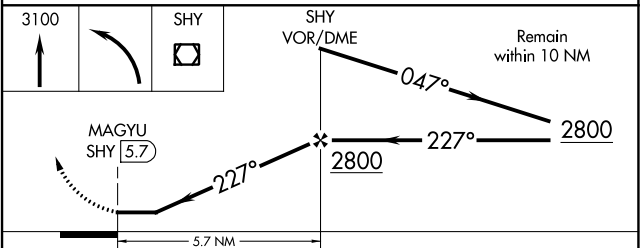

VOR/DME SHY 108.4 Chan 21	APP CRS 227°	Rwy Idg TDZE Apt Elev 1062	N/A N/A

VOR-A

CAMDENTON MEML-LAKE RGNL (OZS)

▽ NA	MISSED APPROACH: Climb to 3100 then left turn direct SHY VOR/DME and hold.

AWOS-3PT 120.225	MIZZU APP CON 124.1 353.925	UNICOM 122.8 (CTAF) 0

FAF to MAP 5.7 NM				
CATEGORY	A	B	C	D
☒ CIRCLING	1520-1	458 (500-1)	1700-1¾ 638 (700-1¾)	NA

NC-3, 26 JAN 2023 to 23 FEB 2023

NC-3, 26 JAN 2023 to 23 FEB 2023