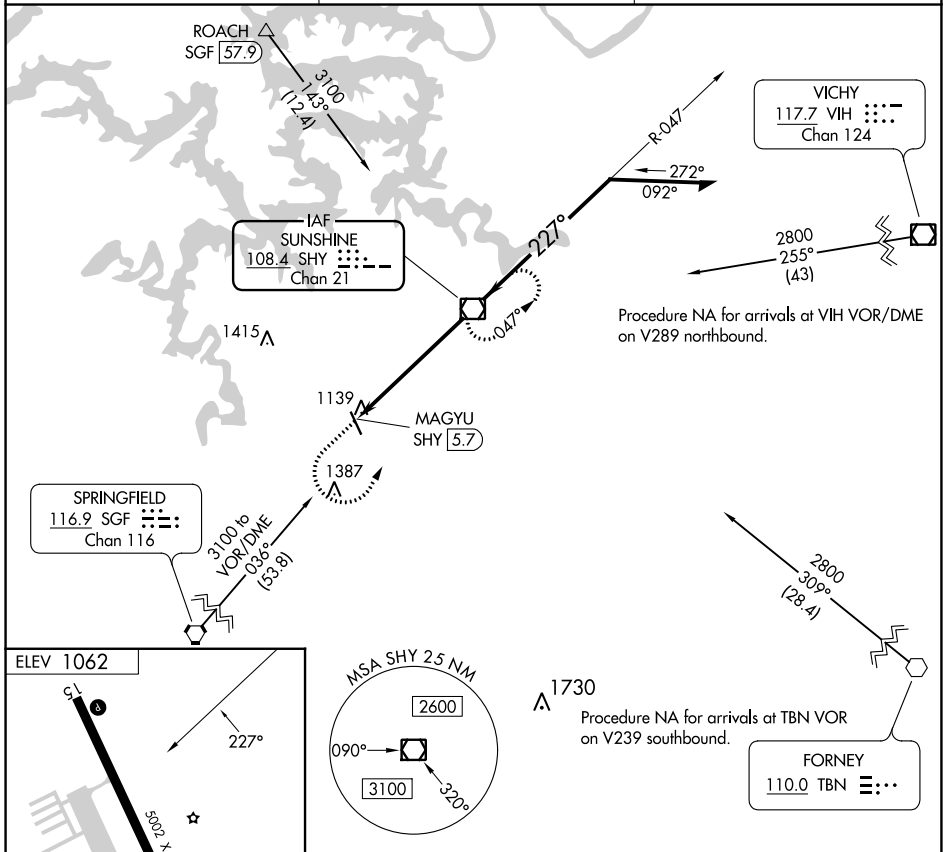

VOR/DME SHY 108.4 Chan 21	APP CRS 227°	Rwy Idg TDZE Apt Elev 1062	N/A N/A
--	------------------------	---	--------------------------

VOR-A

CAMDENTON MEML-LAKE RGNL (OZS)

<p>▽ NA</p>	<p>MISSED APPROACH: Climb to 3100 then left turn direct SHY VOR/DME and hold.</p>
--------------------	---

<p>AWOS-3PT 120.225</p>	<p>MIZZU APP CON 124.1 353.925</p>	<p>UNICOM 122.8 (CTAF) 0</p>
------------------------------------	---	---

FAF to MAP 5.7 NM				
CATEGORY	A	B	C	D
<input checked="" type="checkbox"/> CIRCLING	1520-1	458 (500-1)	1700-1¾ 638 (700-1¾)	NA

NC-3, 26 JAN 2023 to 23 FEB 2023

NC-3, 26 JAN 2023 to 23 FEB 2023