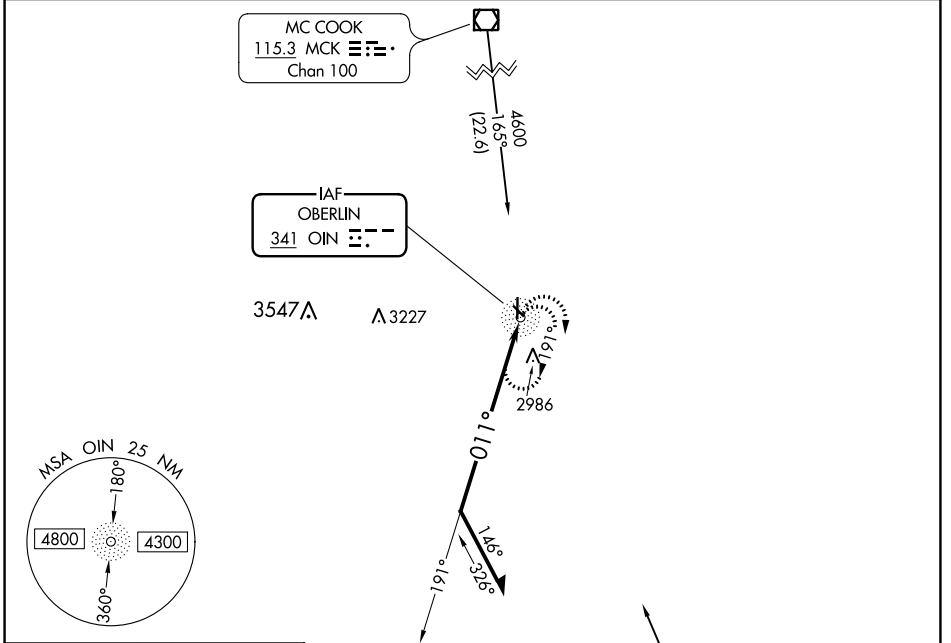

NDB OIN	APP CRS	Rwy Idg	3501
341	011°	TDZE	2702
		Apt Elev	2707

NDB RWY 35

OBERLIN MUNI (OIN)

⚠ Circling to Rwy 12, 17, 30 NA at night.

MISSED APPROACH: Climbing right turn to 4600 in OIN NDB holding pattern.

AWOS-3 119.225	DENVER CENTER 132.7 226.675	UNICOM 122.8 (CTAF)
--------------------------	---------------------------------------	-------------------------------

NC-2, 31 OCT 2024 to 28 NOV 2024

NC-2, 31 OCT 2024 to 28 NOV 2024

ELEV 2707 **D** TDZE 2702

CATEGORY	A	B	C	D
S-35	3420-1	718 (800-1)	3420-2 718 (800-2)	NA
C CIRCLING	3420-1	713 (800-1)	3420-2 713 (800-2)	NA