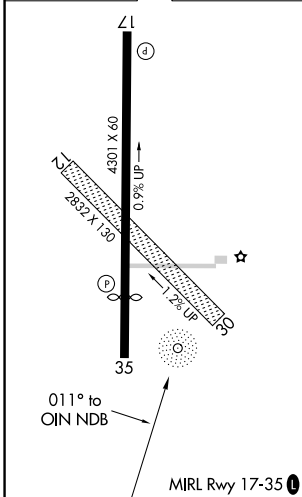

NDB OIN	APP CRS	Rwy Idg	3501
341	011°	TDZE	2702
		Apt Elev	2707

NDB RWY 35

OBERLIN MUNI (OIN)

⚠ Circling to Rwy 12, 17, 30 NA at night.

MISSED APPROACH: Climbing right turn to 4600 in OIN NDB holding pattern.

AWOS-3 119.225	DENVER CENTER 132.7 226.675	UNICOM 122.8 (CTAF)
--------------------------	---------------------------------------	-------------------------------

NC-2, 31 OCT 2024 to 28 NOV 2024

NC-2, 31 OCT 2024 to 28 NOV 2024

ELEV 2707 **D** TDZE 2702

CATEGORY	A	B	C	D
S-35	3420-1	718 (800-1)	3420-2 718 (800-2)	NA
C CIRCLING	3420-1	713 (800-1)	3420-2 713 (800-2)	NA