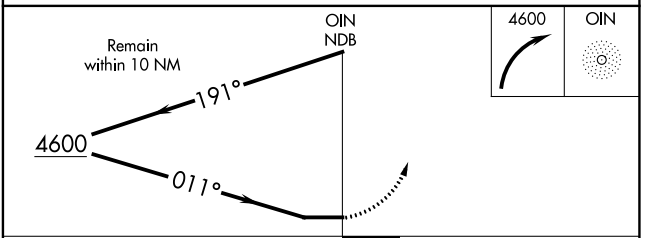

CATEGORY	A	B	C	D
S-35	3420-1	718 (800-1)	3420-2 718 (800-2)	NA
C CIRCLING	3420-1	713 (800-1)	3420-2 713 (800-2)	NA