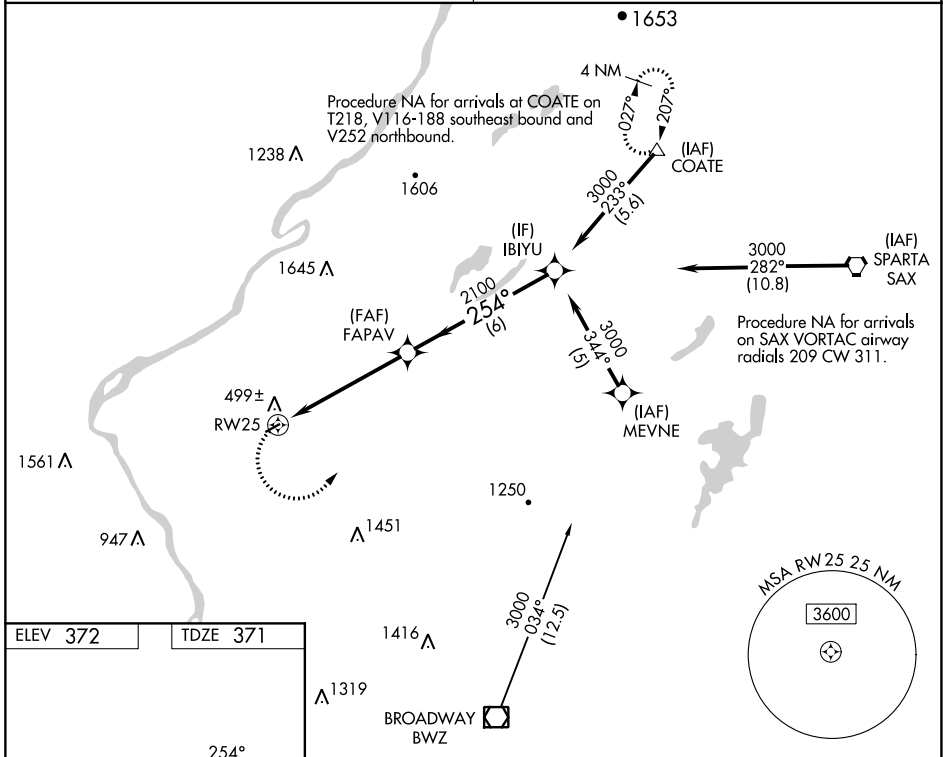

APP CRS 254°	Rwy Idg TDZE Apt Elev	2877 371 372
------------------------	-----------------------------	---

RNAV (GPS) RWY 25

BLAIRSTOWN (1N7)

RNP APCH.	<p>Procedure NA at night. Obtain local altimeter setting on CTAF; when not received, use Lehigh Valley Intl altimeter setting. Rwy 25 helicopter visibility reduction below 1 SM NA.</p>	<p>MISSED APPROACH: Climbing left turn to 3000 direct COATE and hold.</p>
<p>▼ ▲ NA</p>		

<p>NEW YORK APP CON 127.6 379.9</p>	<p>UNICOM 123.0 (CTAF) 0</p>
--	---

NE-2, 08 AUG 2024 to 05 SEP 2024

NE-2, 08 AUG 2024 to 05 SEP 2024

ELEV 372	TDZE 371
----------	----------

CATEGORY	A	B	C	D
LNAV MDA	1260-1¼	889 (900-1¼)	NA	
LEHIGH VALLEY INTL ALTIMETER SETTING MINIMUMS				
LNAV MDA	1540-1¼ 1169 (1200-1¼)	1540-1½ 1169 (1200-1½)	NA	