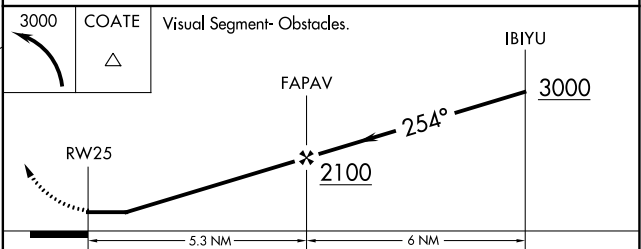

APP CRS 254°	Rwy Idg TDZE Apt Elev	2877 371 372
------------------------	-----------------------------	---

RNAV (GPS) RWY 25

BLAIRSTOWN (1N7)

RNP APCH.	<p>Procedure NA at night. Obtain local altimeter setting on CTAF; when not received, use Lehigh Valley Intl altimeter setting. Rwy 25 helicopter visibility reduction below 1 SM NA.</p>	<p>MISSED APPROACH: Climbing left turn to 3000 direct COATE and hold.</p>
<p>▼ ▲ NA</p>		

<p>NEW YORK APP CON 127.6 379.9</p>	<p>UNICOM 123.0 (CTAF) 0</p>
--	---

NE-2, 08 AUG 2024 to 05 SEP 2024

NE-2, 08 AUG 2024 to 05 SEP 2024

ELEV 372	TDZE 371
----------	----------

CATEGORY	A	B	C	D
LNAV MDA	1260-1¼	889 (900-1¼)	NA	
LEHIGH VALLEY INTL ALTIMETER SETTING MINIMUMS				
LNAV MDA	1540-1¼ 1169 (1200-1¼)	1540-1½ 1169 (1200-1½)	NA	