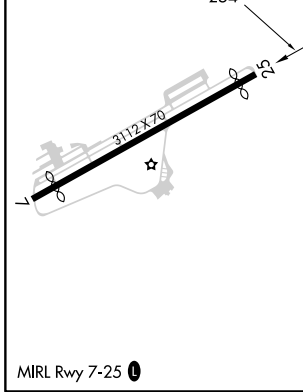

APP CRS 254°	Rwy Idg TDZE Apt Elev	2877 371 372
------------------------	-----------------------------	---

RNAV (GPS) RWY 25

BLAIRSTOWN (1N7)

RNP APCH.	<p>Procedure NA at night. Obtain local altimeter setting on CTAF; when not received, use Lehigh Valley Intl altimeter setting. Rwy 25 helicopter visibility reduction below 1 SM NA.</p>	<p>MISSED APPROACH: Climbing left turn to 3000 direct COATE and hold.</p>
<p>▼ ▲ NA</p>		

<p>NEW YORK APP CON 127.6 379.9</p>	<p>UNICOM 123.0 (CTAF) 0</p>
--	---

NE-2, 08 AUG 2024 to 05 SEP 2024

NE-2, 08 AUG 2024 to 05 SEP 2024

ELEV 372	TDZE 371
----------	----------

CATEGORY	A	B	C	D
LNAV MDA	1260-1¼	889 (900-1¼)	NA	
LEHIGH VALLEY INTL ALTIMETER SETTING MINIMUMS				
LNAV MDA	1540-1¼ 1169 (1200-1¼)	1540-1½ 1169 (1200-1½)	NA	