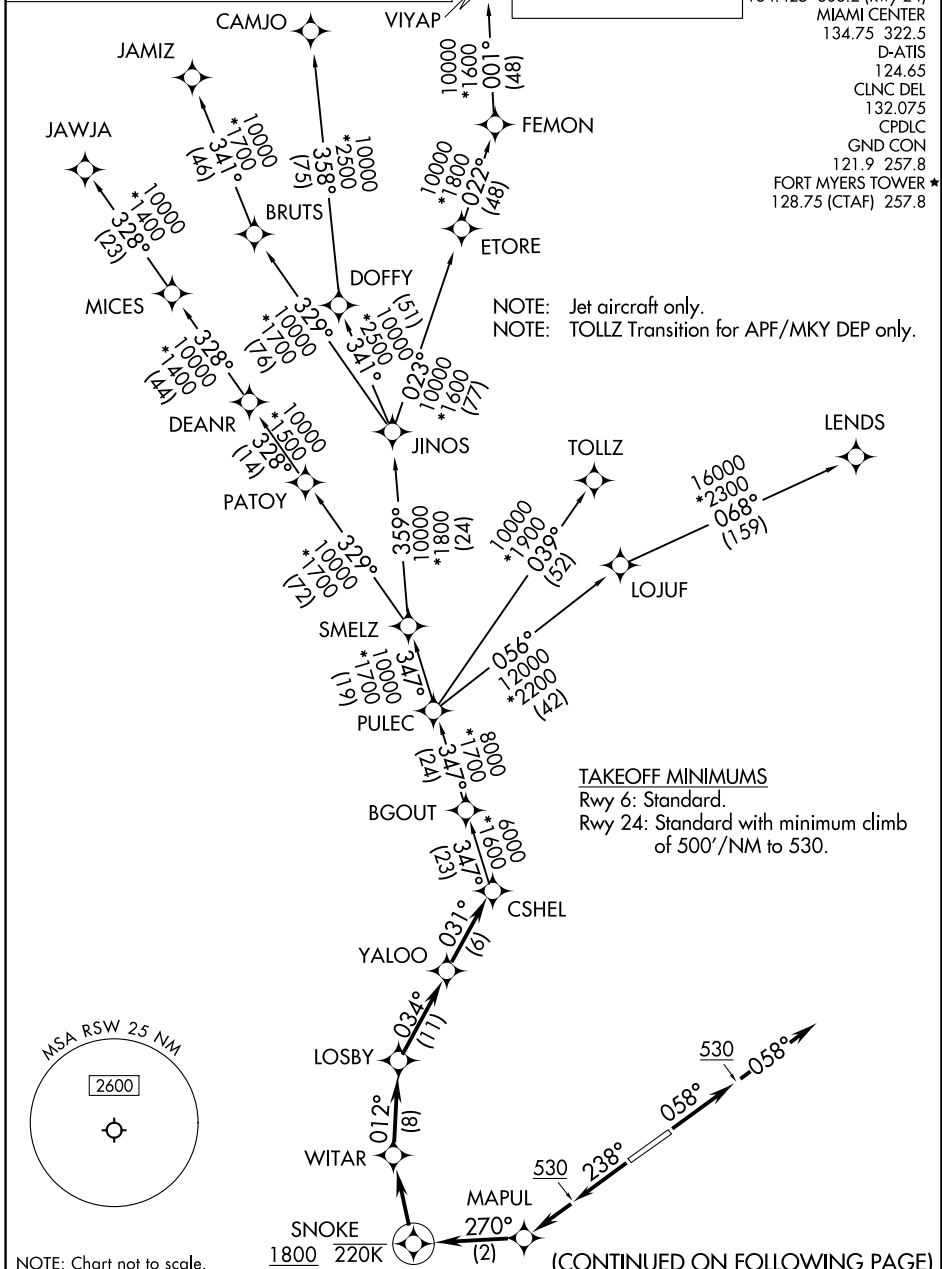

(CSHEL7.CSHEL) 24305

AL-6757 (FAA)

SOUTHWEST FLORIDA INTL (RSW)

# CSHEL SEVEN DEPARTURE (RNAV)

FORT MYERS, FLORIDA

RNAV 1 - DME/DME/IRU or GPS.  
RADAR required for non-GPS equipped aircraft.

**TOP ALTITUDE:**  
**4000**

FORT MYERS DEP CON\*  
 126.8 306.2 (Rwy 6)  
 134.425 306.2 (Rwy 24)  
 MIAMI CENTER  
 134.75 322.5  
 D-ATIS  
 124.65  
 CLNC DEL  
 132.075  
 CPDLC  
 GND CON  
 121.9 257.8  
 FORT MYERS TOWER\*  
 128.75 (CTAF) 257.8

SE-3, 31 OCT 2024 to 28 NOV 2024

SE-3, 31 OCT 2024 to 28 NOV 2024

# CSHEL SEVEN DEPARTURE (RNAV)

FORT MYERS, FLORIDA

(CSHEL7.CSHEL) 31OCT24

SOUTHWEST FLORIDA INTL (RSW)