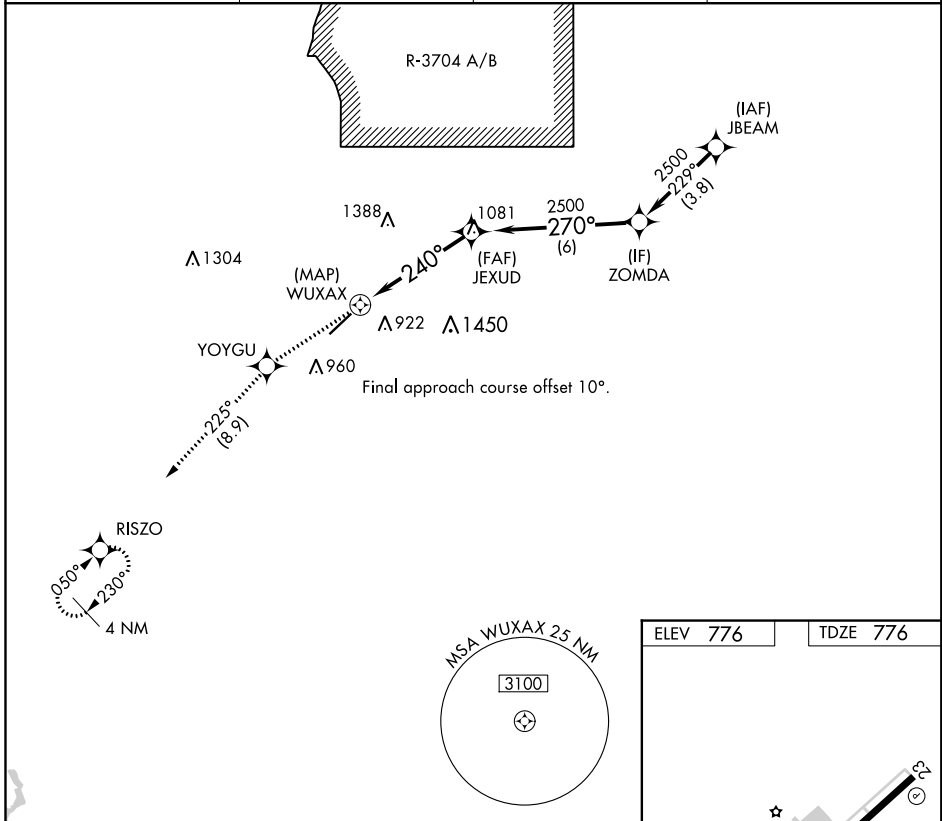

APP CRS 240°	Rwy Idg TDZE Apt Elev	6001 776 776
------------------------	-----------------------------	---

RNAV (GPS) RWY 23

ADDINGTON FLD (EKK)

RNP APCH. ▽ ▲	MISSED APPROACH: Climb to 3000 direct YOYGU and on track 225° to RISZO and hold.
---------------------	--

AWOS-3 121.025	LOUISVILLE APP CON 132.075 327.0	CLNC DEL 119.45	UNICOM 122.8 (CTAF) ①
--------------------------	--	---------------------------	---------------------------------

SE-1, 30 DEC 2021 to 27 JAN 2022

SE-1, 30 DEC 2021 to 27 JAN 2022