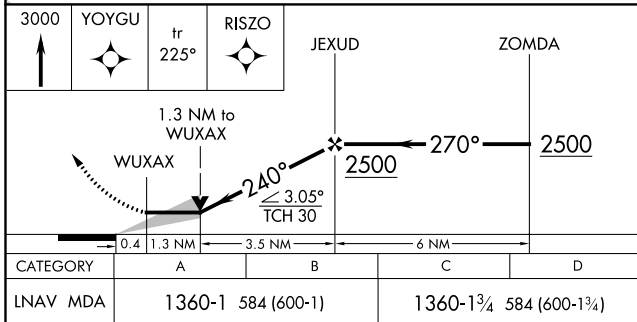

APP CRS 240°	Rwy Idg TDZE Apt Elev	6001 776 776

RNAV (GPS) RWY 23

ADDINGTON FLD (EKK)

RNP APCH. ▽ ▲	MISSED APPROACH: Climb to 3000 direct YOYGU and on track 225° to RISZO and hold.

AWOS-3 121.025	LOUISVILLE APP CON 132.075 327.0	CLNC DEL 119.45	UNICOM 122.8 (CTAF) ①

SE-1, 30 DEC 2021 to 27 JAN 2022

SE-1, 30 DEC 2021 to 27 JAN 2022