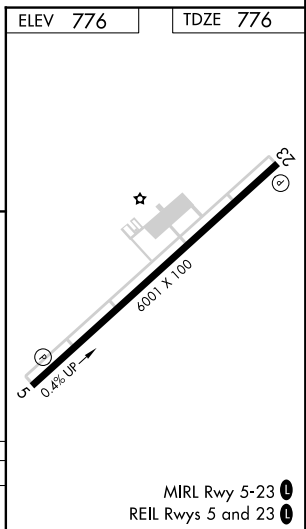

APP CRS 240°	Rwy Idg TDZE Apt Elev	6001 776 776

RNAV (GPS) RWY 23

ADDINGTON FLD (EKK)

RNP APCH. ▽ ▲	MISSED APPROACH: Climb to 3000 direct YOYGU and on track 225° to RISZO and hold.

AWOS-3 121.025	LOUISVILLE APP CON 132.075 327.0	CLNC DEL 119.45	UNICOM 122.8 (CTAF) ①

SE-1, 30 DEC 2021 to 27 JAN 2022

SE-1, 30 DEC 2021 to 27 JAN 2022