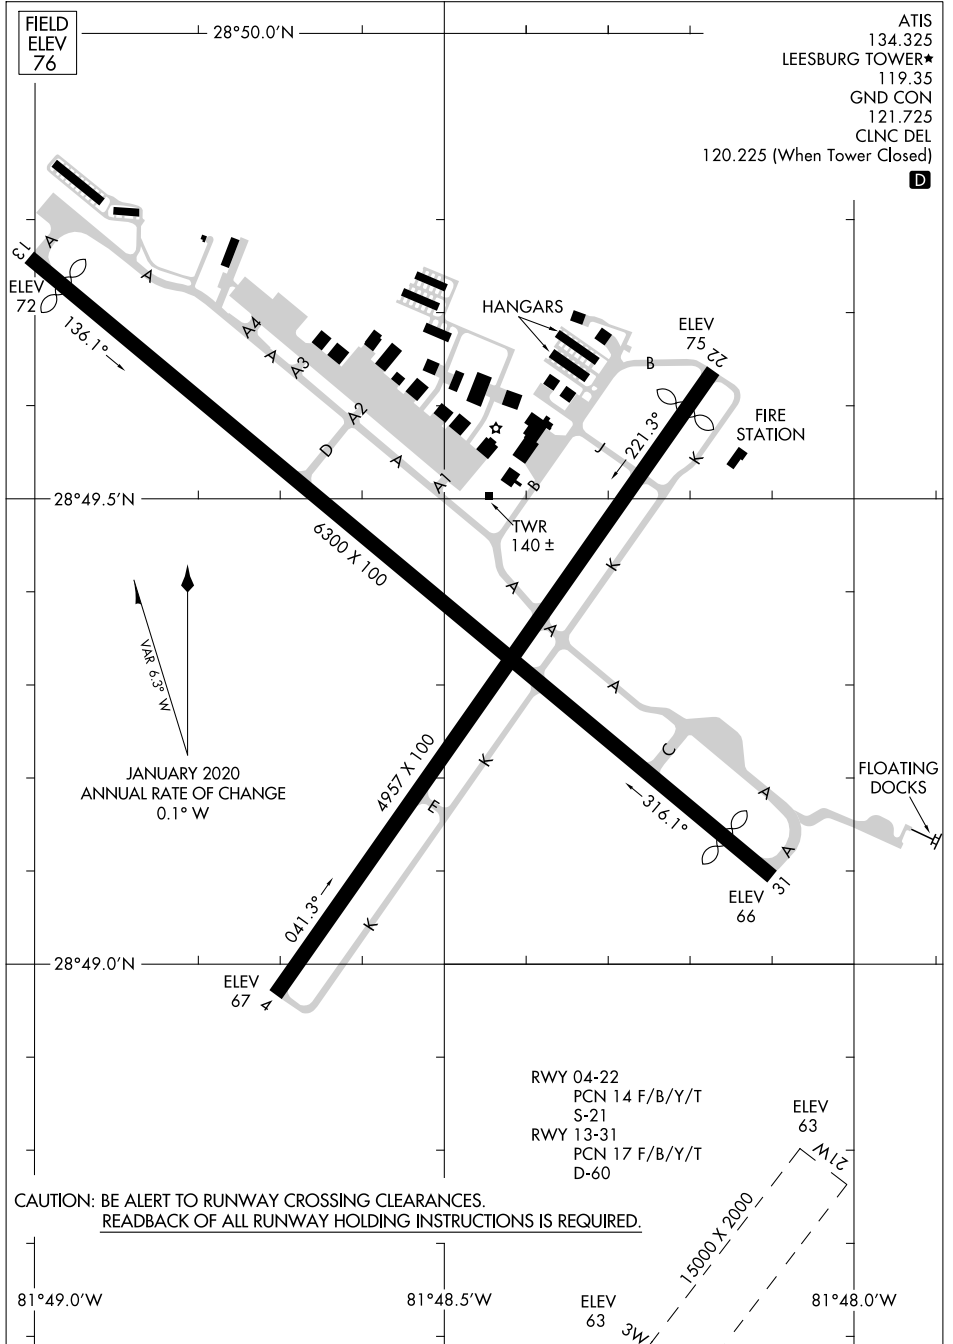

22363

AIRPORT DIAGRAM

AL-6676 (FAA)

LEESBURG INTL (LEE)
LEESBURG, FLORIDA

ATIS 134.325
 LEESBURG TOWER* 119.35
 GND CON 121.725
 CLNC DEL 120.225 (When Tower Closed)

D

SE-3, 03 OCT 2024 to 31 OCT 2024

SE-3, 03 OCT 2024 to 31 OCT 2024

AIRPORT DIAGRAM

22363

LEESBURG, FLORIDA
LEESBURG INTL (LEE)