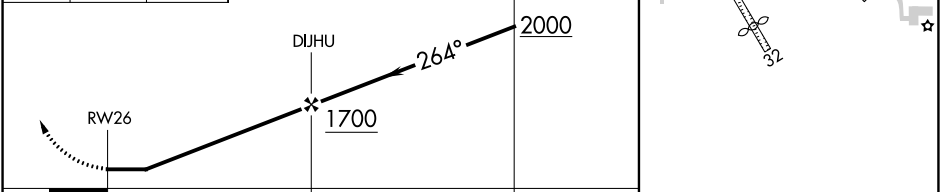

CATEGORY	A	B	C	D	LIRL Rwy 8-26
◼ CIRCLING	480-1 447 (500-1)	500-1 467 (500-1)	NA		

SC-5, 31 OCT 2024 to 28 NOV 2024

SC-5, 31 OCT 2024 to 28 NOV 2024