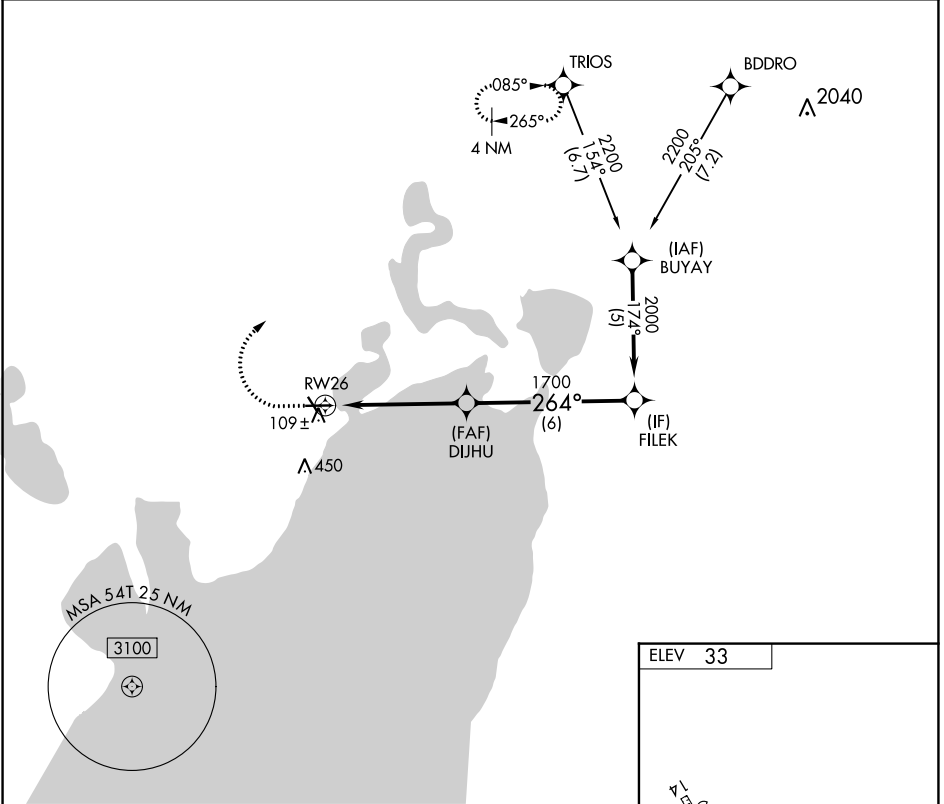

APP CRS 264°	Rwy Idg TDZE Apt Elev	N/A N/A 33
------------------------	-----------------------------	---------------------------------------

RNAV (GPS)-A

RWJ AIRPARK (54T)

RNP APCH. ▼ ▲ NA	Circling NA to Rwy 14 and 32. Procedure NA at night. Use William P Hobby altimeter setting.	MISSED APPROACH: Climb to 500 then climbing right turn to 2200 direct TRIOS and hold.
------------------------	---	---

HOU ASOS 124.6	HOUSTON APP CON 134.45 284.0	UNICOM 122.7 (CTAF)
--------------------------	--	-------------------------------

500 ↑	2200 ↷	TRIOS ✧	Visual Segment - Obstacles.
----------	-----------	------------	-----------------------------

CATEGORY	A	B	C	D	LIRL Rwy 8-26
◼ CIRCLING	480-1 447 (500-1)	500-1 467 (500-1)	NA		

SC-5, 31 OCT 2024 to 28 NOV 2024

SC-5, 31 OCT 2024 to 28 NOV 2024