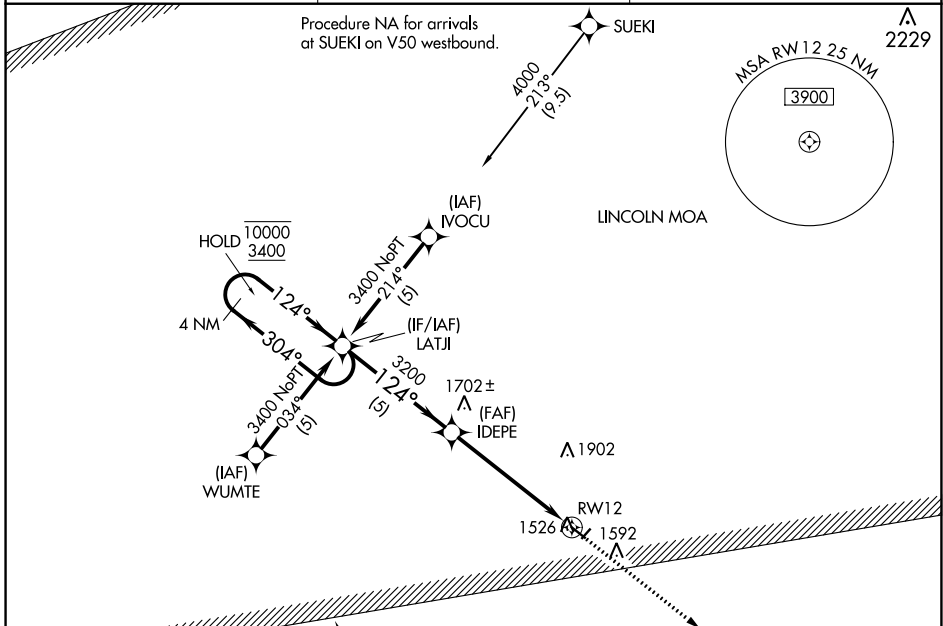

APP CRS 124°	Rwy Idg TDZE Apt Elev	3600 1465 1468
------------------------	-----------------------------	---

RNAV (GPS) RWY 12

HEBRON MUNI (HJH)

RNP APCH-GPS.	MISSED APPROACH: Climb to 3400 direct AMIFA and hold.
---------------	---

AWOS-3 118.525	MINNEAPOLIS CENTER 126.4 317.7	CTAF 122.9
--------------------------	--	----------------------

ELEV 1468	TDZE 1465
-----------	-----------

CATEGORY	A	B	C	D
LNNAV MDA	2080-1	615 (700-1)	NA	
CIRCLING	2100-1	632 (700-1)	NA	

NC-2, 08 AUG 2024 to 05 SEP 2024

NC-2, 08 AUG 2024 to 05 SEP 2024