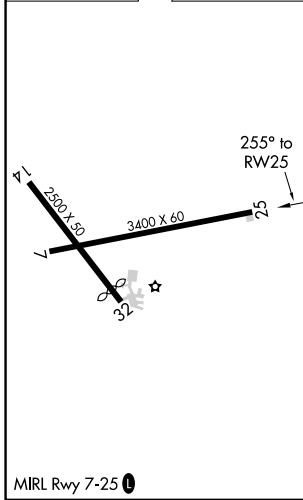

CATEGORY	A	B	C	D
LPV DA		1666-1 302 (400-1)		NA
LNAV/VNAV DA		1666-1 302 (400-1)		NA
LNAV MDA		1720-1 356 (400-1)		NA
C CIRCLING	1900-1 536 (600-1)	2080-1 716 (800-1)	2260-2¾ 896 (900-2¾)	NA

NC-3, 31 OCT 2024 to 28 NOV 2024

NC-3, 31 OCT 2024 to 28 NOV 2024