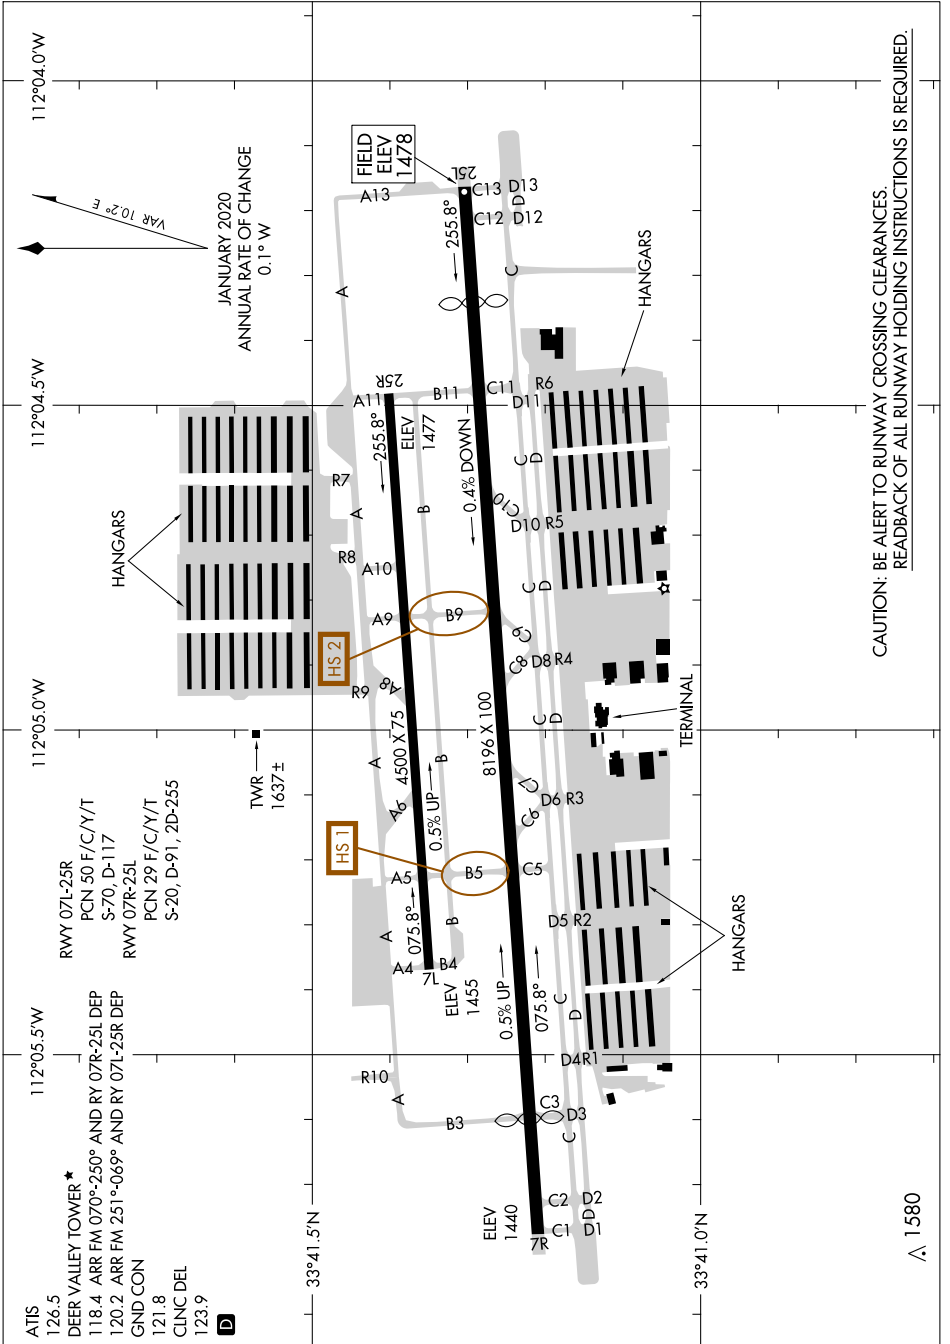

# AIRPORT DIAGRAM

AL-6646 (FAA)

PHOENIX DEER VALLEY (DVT)  
PHOENIX, ARIZONA

SW-4, 31 OCT 2024 to 28 NOV 2024

CAUTION: BE ALERT TO RUNWAY CROSSING CLEARANCES.  
READBACK OF ALL RUNWAY HOLDING INSTRUCTIONS IS REQUIRED.

SW-4, 31 OCT 2024 to 28 NOV 2024

# AIRPORT DIAGRAM

PHOENIX, ARIZONA  
PHOENIX DEER VALLEY (DVT)

1580