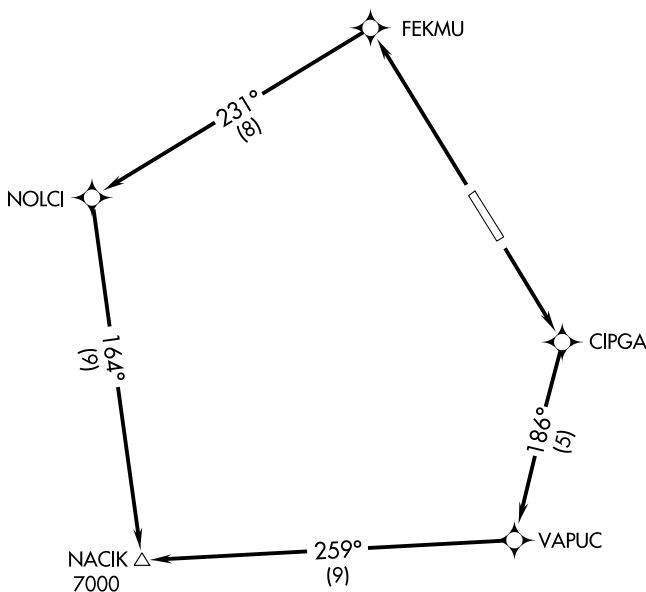

(HOLYO4.NACIK) 18312

HOLYOKE FOUR DEPARTURE (RNAV)

AL-6634 (FAA)

HOLYOKE (HEQ)
HOLYOKE, COLORADO

AWOS-3
119.275
DENVER CENTER
118.475 225.4
UNICOM
122.7 (CTAF)

**TOP ALTITUDE:
ASSIGNED BY ATC**

SW-1, 08 AUG 2024 to 05 SEP 2024

SW-1, 08 AUG 2024 to 05 SEP 2024

NOTE: RNAV 1.
NOTE: GPS required.

TAKEOFF MINIMUMS

Rwy 14: Standard.
Rwy 32: 300-1 or standard with minimum climb of 280' per NM to 4000.

NOTE: Chart not to scale.

DEPARTURE ROUTE DESCRIPTION

TAKEOFF RUNWAY 14: Climb direct CIPGA, then on depicted route to cross NACIK at or above 7000.

TAKEOFF RUNWAY 32: Climb direct FEKMU, then on depicted route to cross NACIK at or above 7000.

HOLYOKE FOUR DEPARTURE (RNAV)