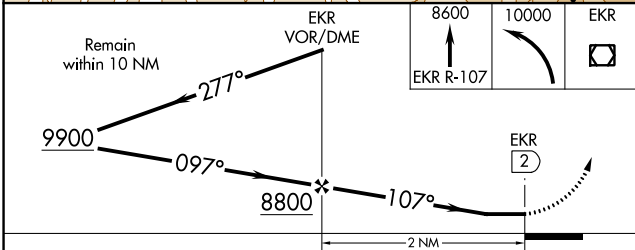

VOR/DME EKR 115.2 Chan 99	APP CRS 107°	Rwy Ldg TDZE Apt Elev 6415	N/A N/A 6415
---	------------------------	--------------------------------------	---

VOR-A
MEEKER COULTER FLD (E/O)

⚠ Circling not authorized west of Rwy 3-21.
⚠ NA Night landing: Rwy 21 NA.
⚠ -25°C Helicopter visibility reduction below 1 SM NA.

MISSED APPROACH: Climb via EKR VOR/DME R-107 to 8600, then climbing left turn to 10000 direct EKR VOR/DME and hold.

ASOS 135.525	DENVER CENTER 134.5 327.8	UNICOM 122.8 (CTAF) 0
------------------------	-------------------------------------	---------------------------------

SW-1, 18 MAY 2023 to 15 JUN 2023

SW-1, 18 MAY 2023 to 15 JUN 2023

CATEGORY	A	B	C	D	FAF to MAP 2 NM					
CIRCLING	8000-1¼ 1585 (1600-1¼)	8000-1½ 1585 (1600-1½)	8440-3 2025 (2100-3)	NA	Knots	60	90	120	150	180
					Min:Sec	2:00	1:20	1:00	0:48	0:40