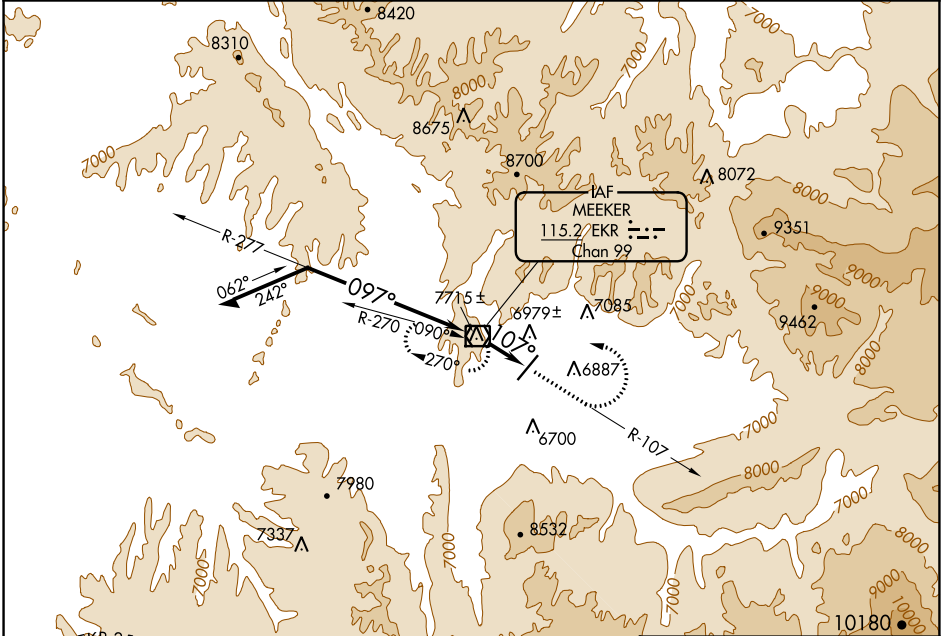

VOR/DME EKR 115.2 Chan 99	APP CRS 107°	Rwy Ldg TDZE Apt Elev 6415	N/A N/A 6415
---	------------------------	--------------------------------------	---

VOR-A
MEEKER COULTER FLD (E/O)

⚠ Circling not authorized west of Rwy 3-21.
⚠ NA Night landing: Rwy 21 NA.
⚠ -25°C Helicopter visibility reduction below 1 SM NA.

MISSED APPROACH: Climb via EKR VOR/DME R-107 to 8600, then climbing left turn to 10000 direct EKR VOR/DME and hold.

ASOS 135.525	DENVER CENTER 134.5 327.8	UNICOM 122.8 (CTAF) 0
------------------------	-------------------------------------	---------------------------------

SW-1, 18 MAY 2023 to 15 JUN 2023

SW-1, 18 MAY 2023 to 15 JUN 2023

CATEGORY	A	B	C	D	FAF to MAP 2 NM					
CIRCLING	8000-1¼ 1585 (1600-1¼)	8000-1½ 1585 (1600-1½)	8440-3 2025 (2100-3)	NA	Knots	60	90	120	150	180
					Min:Sec	2:00	1:20	1:00	0:48	0:40