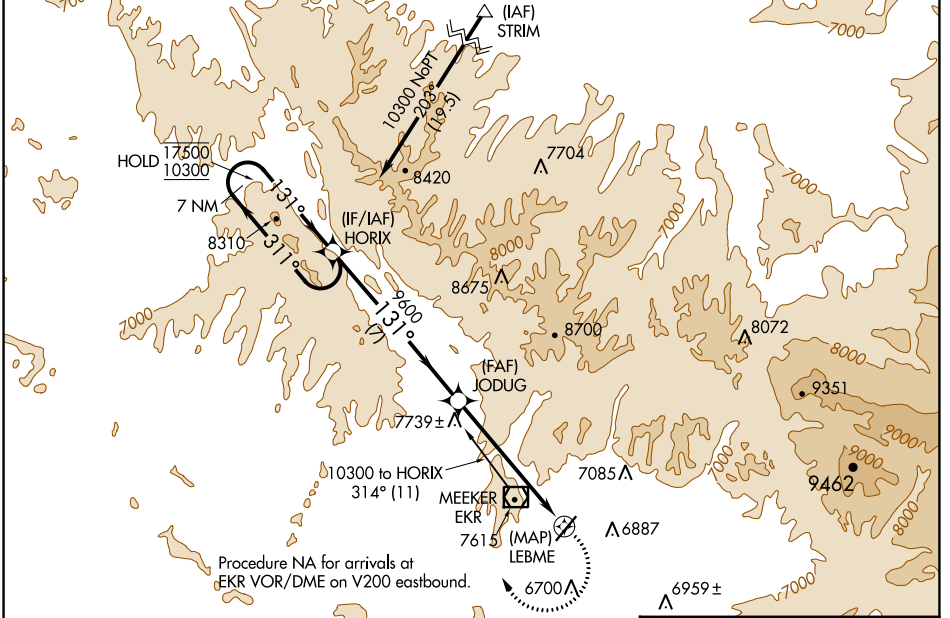

APP CRS	Rwy Idg	N/A
131°	TDZE	N/A
	Apt Elev	6415

RNAV (GPS)-B

MEEKER COULTER FLD (EEO)

RNP APCH - GPS.

⚠ Circling NA west of Rwy 3-21. Rwy 21 helicopter visibility reduction below 1 SM NA. Circling Rwy 21 NA at night.

❄ -25°C

MISSED APPROACH: Climbing right turn to 10300 direct HORIX and hold.

ASOS 135.525	DENVER CENTER 134.5 327.8	UNICOM 122.8 (CTAF)
------------------------	-------------------------------------	-------------------------------

CATEGORY	A	B	C	D
CIRCLING	8260-1¼ 1845 (1900-1¼)	8260-1½ 1845 (1900-1½)	8620-3 2205 (2300-3)	NA

MIRL Rwy 3-21

REIL Rwys 3 and 21

SW-1, 03 OCT 2024 to 31 OCT 2024

SW-1, 03 OCT 2024 to 31 OCT 2024