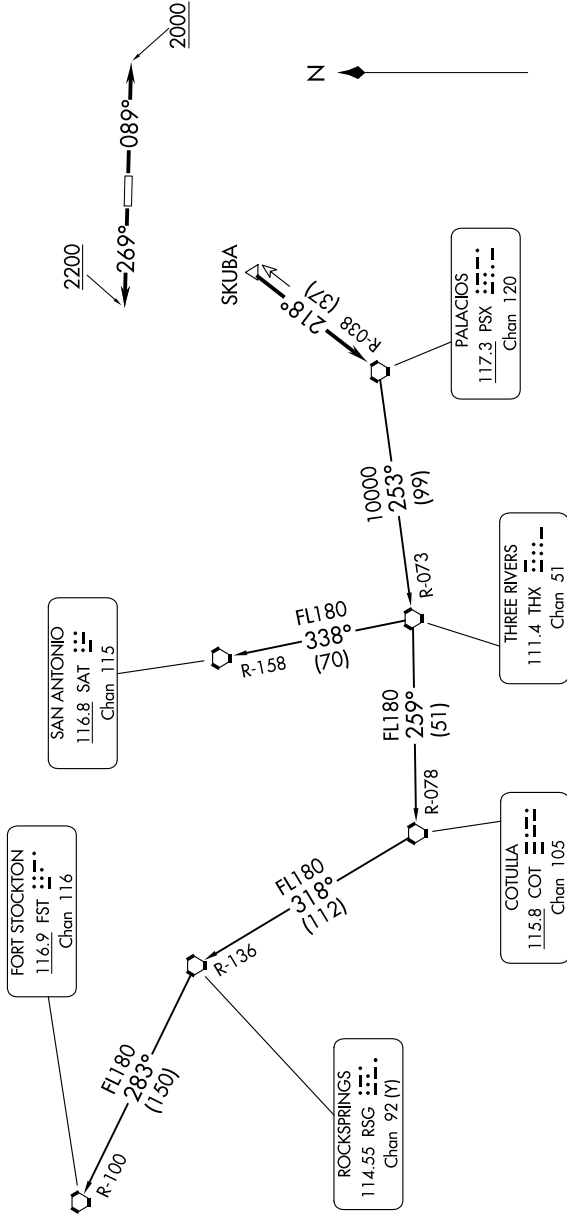

# PALACIOS THREE DEPARTURE

**TOP ALTITUDE:  
ASSIGNED BY ATC**

TAKEOFF MINIMUMS  
Rwys 9, 27: Standard.

RADAR and DME required.

AWOS-3  
123.625  
CLNC DEL  
120.8  
CTAF  
123.0  
HOUSTON DEP CON  
123.8 257.7

SC-5, 03 OCT 2024 to 31 OCT 2024

(CONTINUED ON FOLLOWING PAGE)

SC-5, 03 OCT 2024 to 31 OCT 2024

NOTE: Chart not to scale.

# PALACIOS THREE DEPARTURE