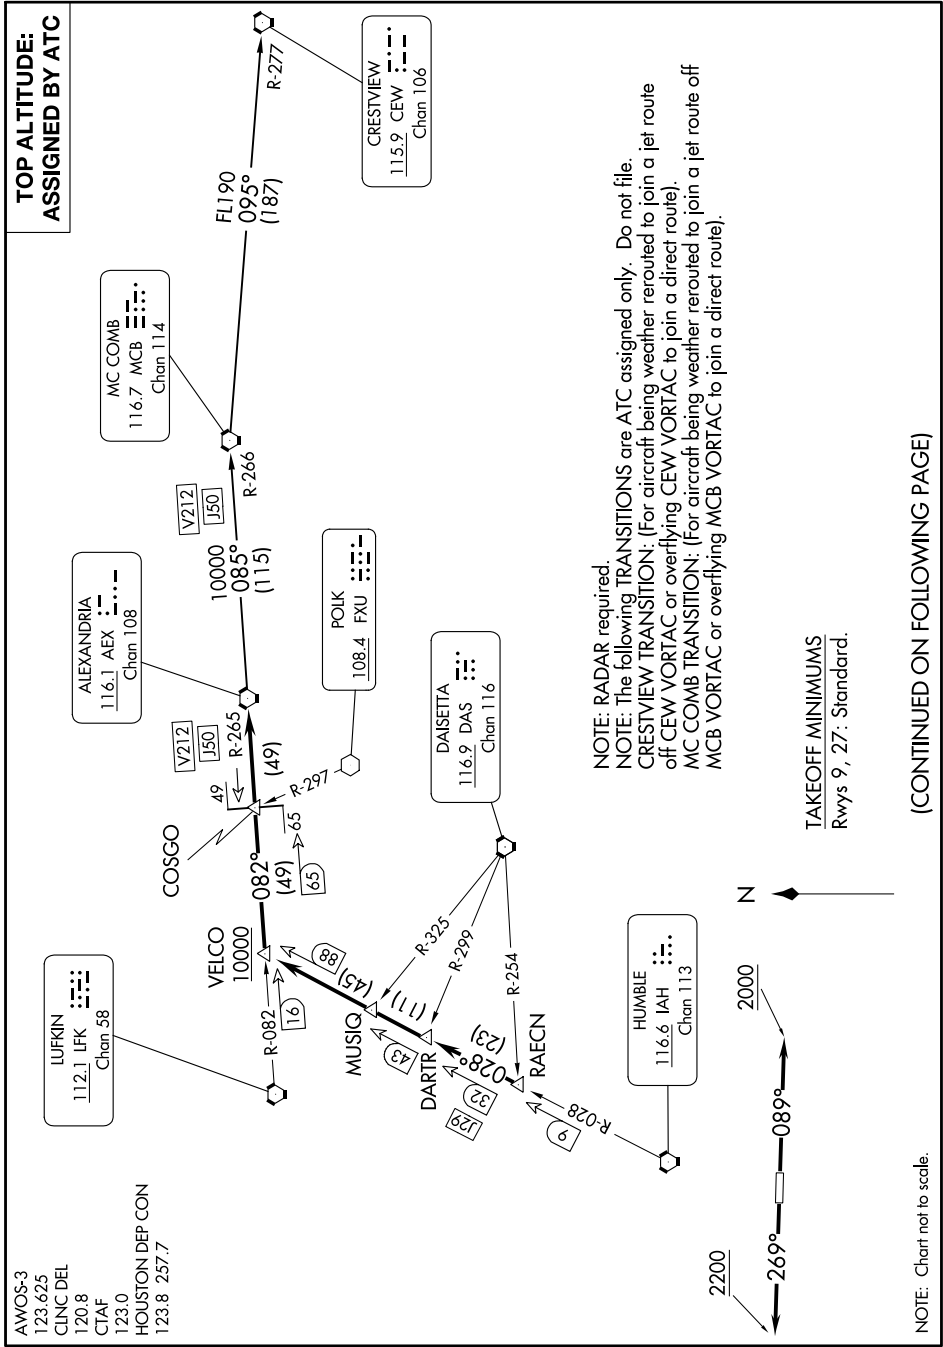

# ALEXANDRIA THREE DEPARTURE

SC-5, 03 OCT 2024 to 31 OCT 2024

**TOP ALTITUDE:  
ASSIGNED BY ATC**

AWOS-3  
123.625  
CLNC DEL  
120.8  
CTAF  
123.0  
HOUSTON DEP CON  
123.8 257.7

NOTE: RADAR required.  
NOTE: The following TRANSITIONS are ATC assigned only. Do not file.  
CRESTVIEW TRANSITION: (For aircraft being weather rerouted to join a jet route off CEW VORTAC or overflying CEW VORTAC to join a direct route).  
MC COMB TRANSITION: (For aircraft being weather rerouted to join a jet route off MCB VORTAC or overflying MCB VORTAC to join a direct route).

TAKEOFF MINIMUMS  
Rwys 9, 27: Standard.

(CONTINUED ON FOLLOWING PAGE)

NOTE: Chart not to scale.

# ALEXANDRIA THREE DEPARTURE

SC-5, 03 OCT 2024 to 31 OCT 2024