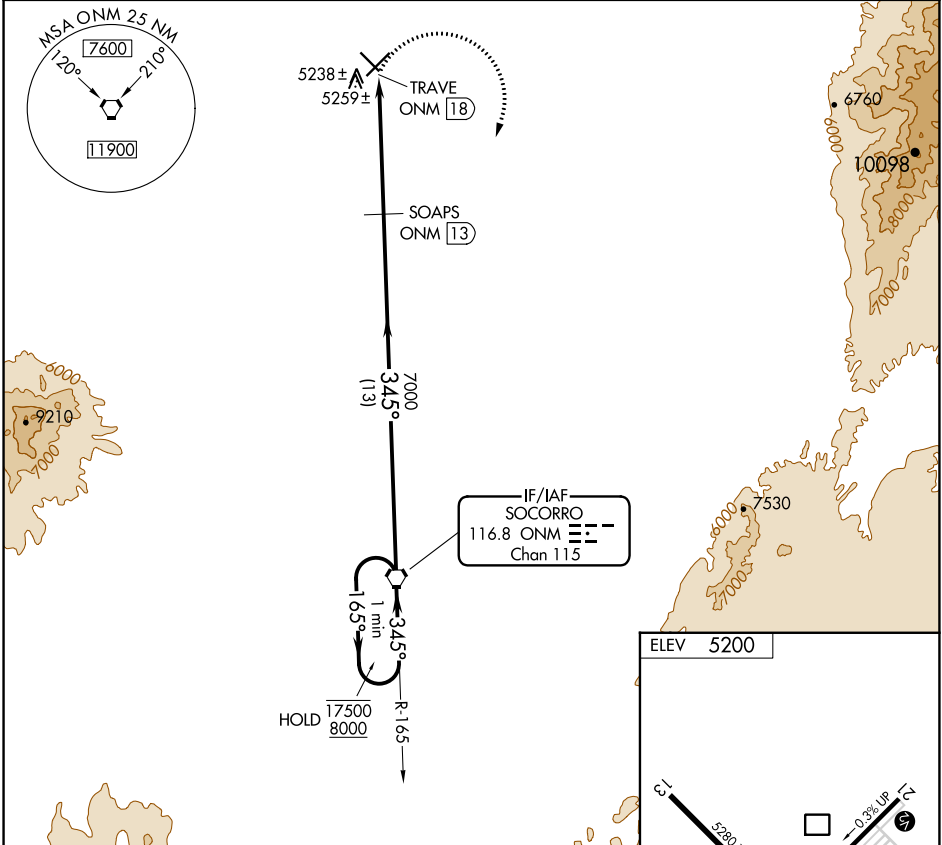

VORTAC ONM <b>116.8</b> Chan <b>115</b>	APP CRS <b>345°</b>	Rwy Idg TDZE Apt Elev	<b>N/A</b> <b>N/A</b> <b>5200</b>
---	------------------------	-----------------------------	---

**VOR-A**  
BELEN RGNL (BRG)

DME required.  
▼

MISSED APPROACH: Climbing right turn to 8000 on ONM VORTAC R-345 to ONM VORTAC and hold.

AWOS-3PT  
**118.55**

ALBUQUERQUE APP CON  
**123.9 354.1**

UNICOM  
**122.8 (CTAF) 0**

SW-1, 31 OCT 2024 to 28 NOV 2024

SW-1, 31 OCT 2024 to 28 NOV 2024

CATEGORY	A	B	C	D
<b>C</b> CIRCLING	5680-1	480 (500-1)	5680-1½ 480 (500-1½)	NA