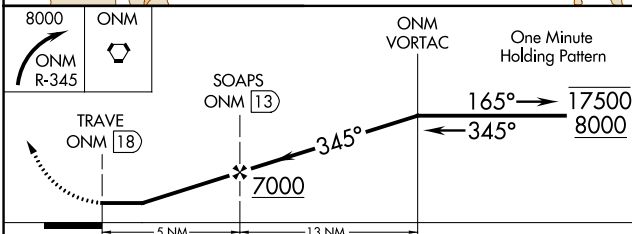

DME required.  
▼

MISSED APPROACH: Climbing right turn to 8000 on ONM VORTAC R-345 to ONM VORTAC and hold.

AWOS-3PT  
**118.55**

ALBUQUERQUE APP CON  
**123.9 354.1**

UNICOM  
**122.8 (CTAF) 0**

SW-1, 31 OCT 2024 to 28 NOV 2024

SW-1, 31 OCT 2024 to 28 NOV 2024

CATEGORY	A	B	C	D
<b>C</b> CIRCLING	5680-1	480 (500-1)	5680-1½ 480 (500-1½)	NA