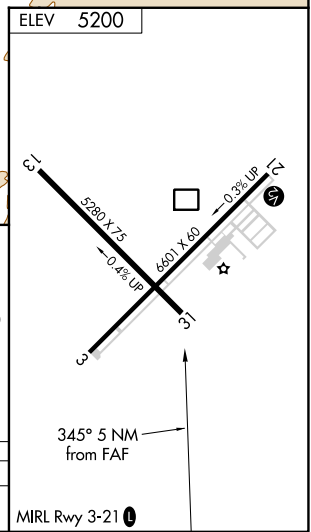

CATEGORY	A	B	C	D
C CIRCLING	5680-1	480 (500-1)	5680-1½ 480 (500-1½)	NA