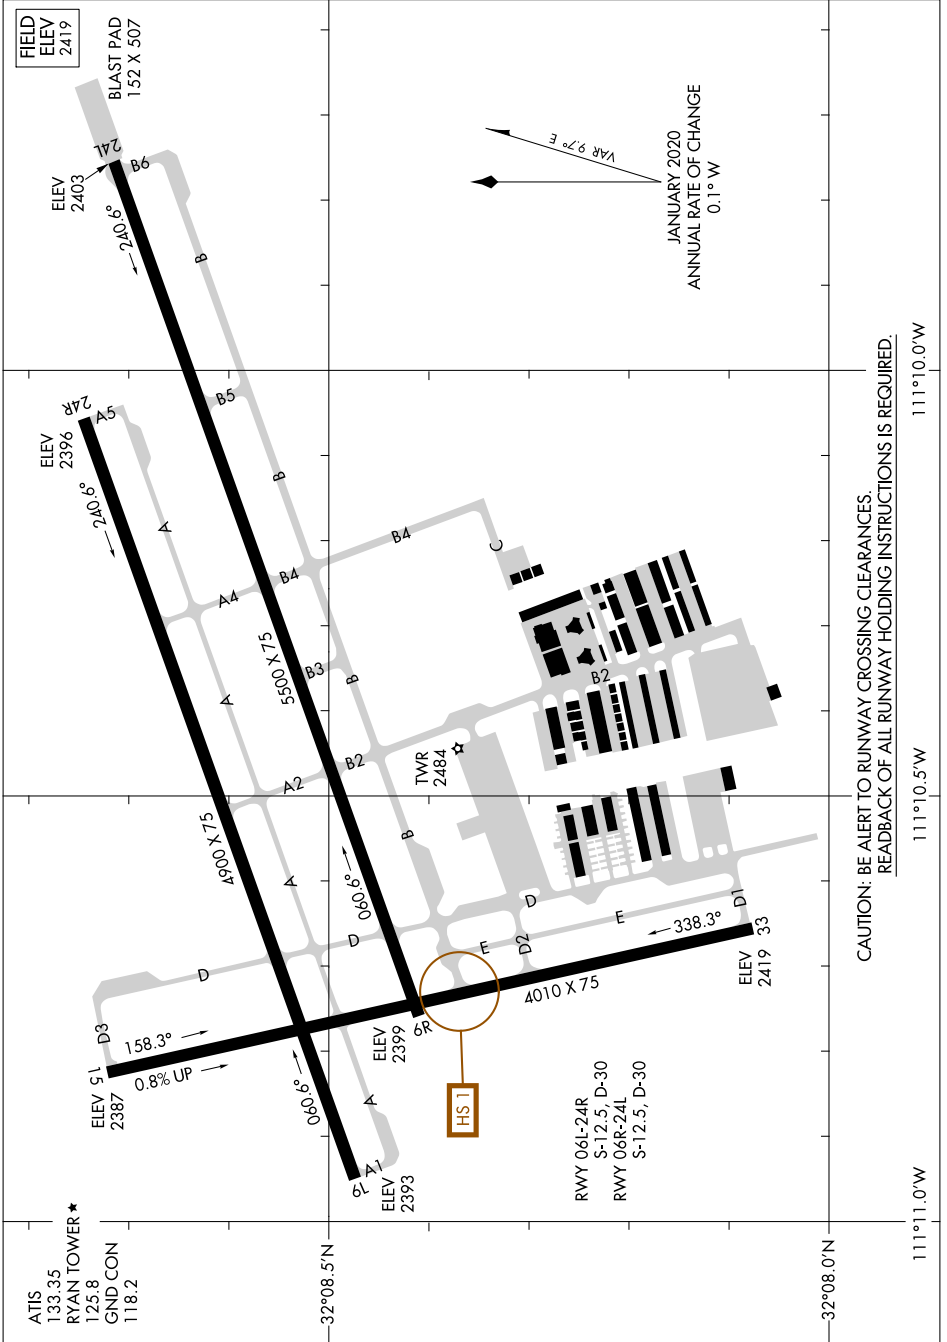

23222

# AIRPORT DIAGRAM

AL-6513 (FAA)

RYAN FLD (RYN)  
TUCSON, ARIZONA

SW-4, 03 OCT 2024 to 31 OCT 2024

SW-4, 03 OCT 2024 to 31 OCT 2024

# AIRPORT DIAGRAM

23222

TUCSON, ARIZONA  
RYAN FLD (RYN)