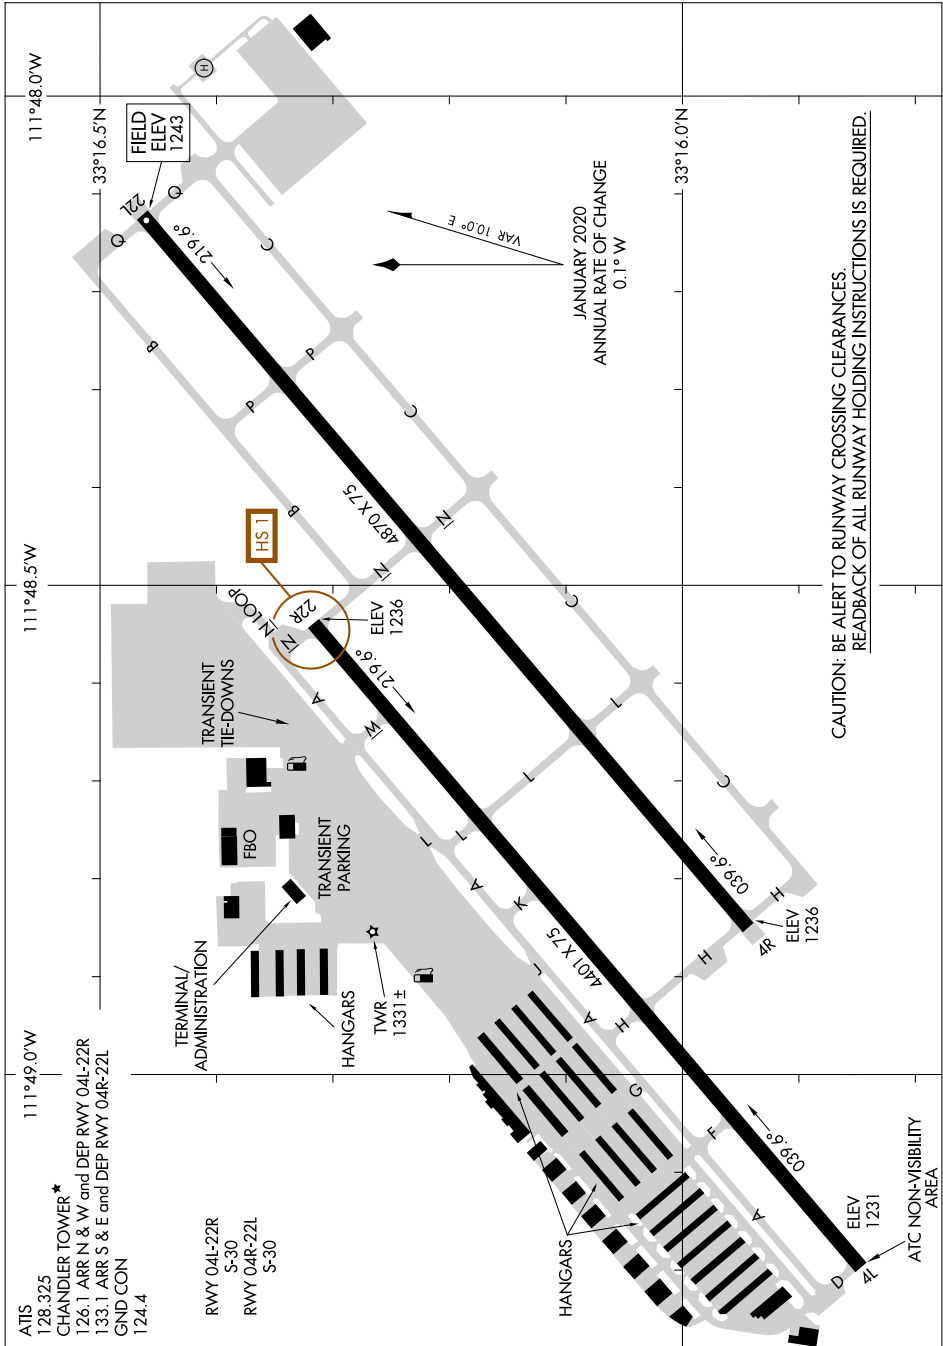

23334

AIRPORT DIAGRAM

AL-6494 (FAA)

CHANDLER MUNI (CHD)
CHANDLER, ARIZONA

CAUTION: BE ALERT TO RUNWAY CROSSING CLEARANCES.
READBACK OF ALL RUNWAY HOLDING INSTRUCTIONS IS REQUIRED.

SW-4, 03 OCT 2024 to 31 OCT 2024

SW-4, 03 OCT 2024 to 31 OCT 2024

AIRPORT DIAGRAM

23334

CHANDLER, ARIZONA
CHANDLER MUNI (CHD)