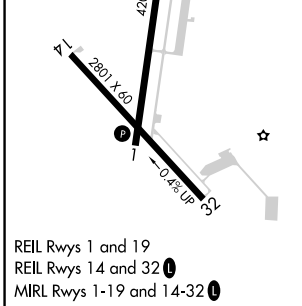

VORTAC ANX 115.15 Chan 98(Y)	APP CRS 134°	Rwy Idg TDZE Apt Elev N/A N/A 798
--	------------------------	---

VOR-A SKYHAVEN (RCM)

DME required.	MISSED APPROACH: Climb to 1900 then climbing right turn to 3100 on ANX VORTAC R-134 to LUNCH/18 DME and hold, continue climb-in-hold to 3100.
▽ ▲ Circling Rwy 32 NA at night.	

AWOS-3PT 119.575	WHITEMAN APP CON * 127.45 284.0	UNICOM 123.0 (CTAF) 0
----------------------------	---	--

One Minute Holding Pattern	LUNCH ANX 18	1900	3100	LUNCH ANX 18
		6000 ← 314°	3000 → 134°	MAPCD ANX 23.8
			5.8 NM	
CATEGORY	A	B	C	D
C CIRCLING	1340-1	542 (600-1)	1380-1½ 582 (600-1½)	NA