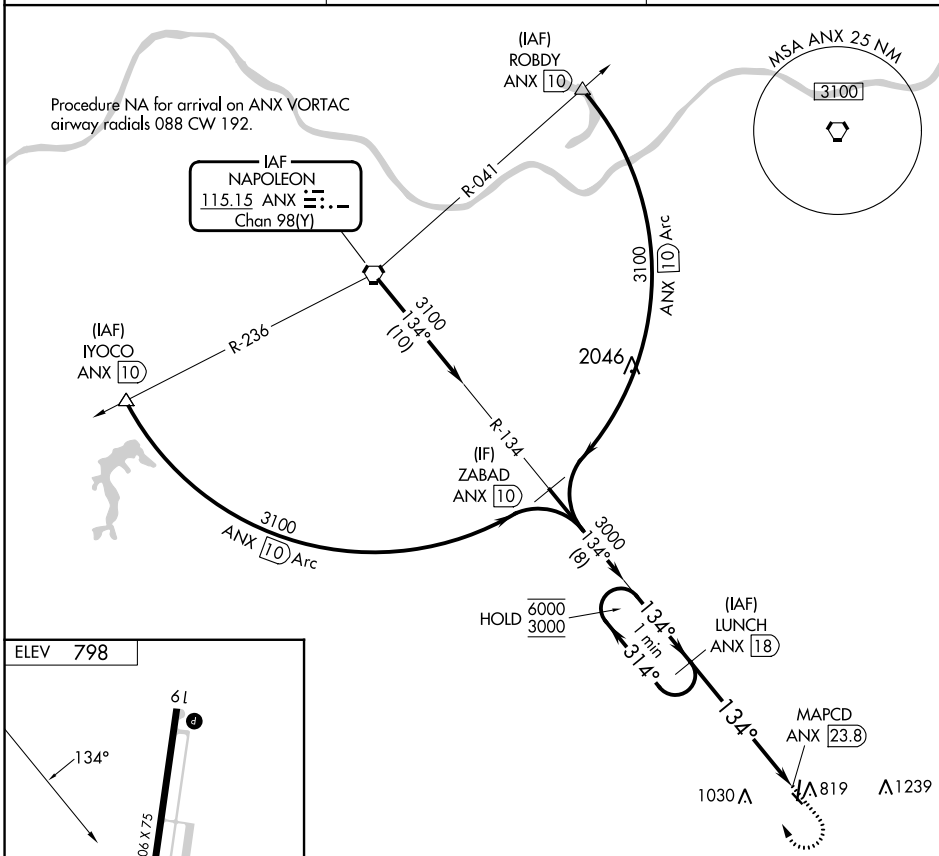

VORTAC ANX 115.15 Chan 98(Y)	APP CRS 134°	Rwy Idg TDZE Apt Elev N/A N/A 798
--	------------------------	---

VOR-A SKYHAVEN (RCM)

DME required.	MISSED APPROACH: Climb to 1900 then climbing right turn to 3100 on ANX VORTAC R-134 to LUNCH/18 DME and hold, continue climb-in-hold to 3100.
▽ ▲ Circling Rwy 32 NA at night.	

AWOS-3PT 119.575	WHITEMAN APP CON * 127.45 284.0	UNICOM 123.0 (CTAF) 0
----------------------------	---	--

One Minute Holding Pattern	LUNCH ANX 18	1900	3100	LUNCH ANX 18
		6000 ← 314°	3000 → 134°	MAPCD ANX 23.8
			5.8 NM	
CATEGORY	A	B	C	D
C CIRCLING	1340-1	542 (600-1)	1380-1½ 582 (600-1½)	NA

NC-3, 03 OCT 2024 to 31 OCT 2024

NC-3, 03 OCT 2024 to 31 OCT 2024