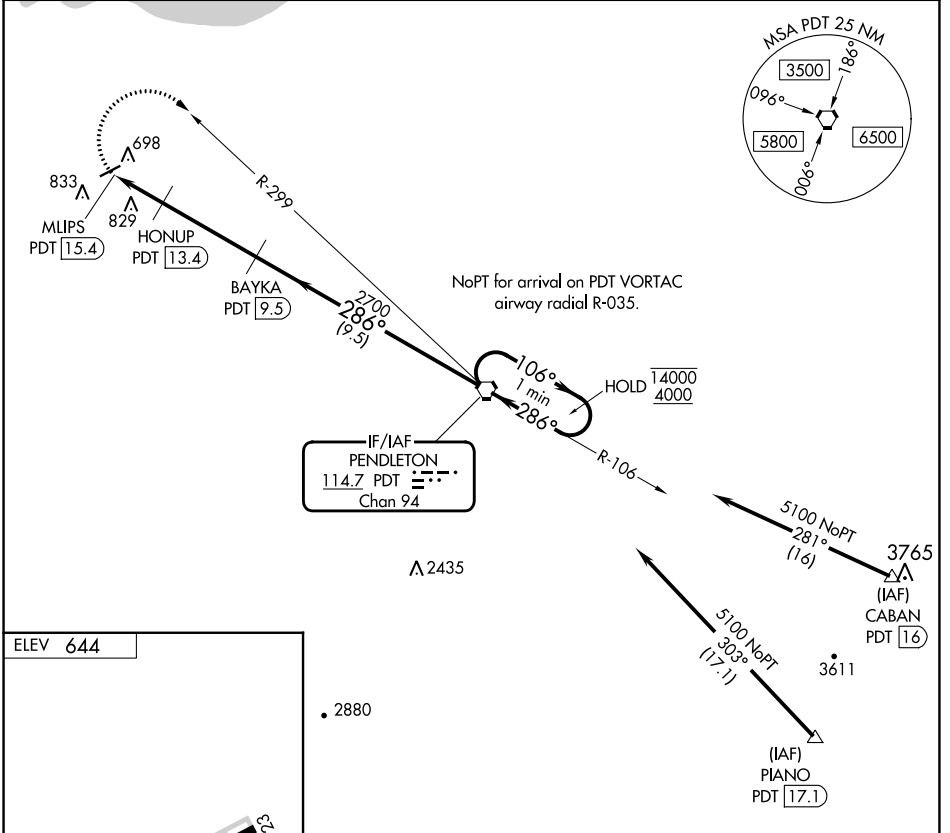

VORTAC PDT 114.7 Chan 94	APP CRS 286°	Rwy Idg TDZE Apt Elev	N/A N/A 644
--	------------------------	-----------------------------	--

VOR-A

HERMISTON MUNI (H.R.I)

DME required.

⚠ Circling Rwy 5 NA at night.

MISSED APPROACH: Climbing right turn to 4000 on PDT VORTAC R-299 to PDT VORTAC and hold.

ASOS 135.225	SPOKANE APP CON * 133.15 379.15	UNICOM 122.8 (CTAF) ①
------------------------	---	---------------------------------

4000 PDT R-299	PDT HONUP PDT 13.4	BAYKA PDT 9.5	PDT VORTAC	One Minute Holding Pattern
MLIPS PDT 15.4	2700	1400	106° → 1400 ← 286° 4000	
2 NM		3.9 NM		9.5 NM
CATEGORY	A	B	C	D
ⓐ CIRCLING	1140-1 496 (500-1)			1260-2 616 (700-2)

NW-1, 03 OCT 2024 to 31 OCT 2024

NW-1, 03 OCT 2024 to 31 OCT 2024