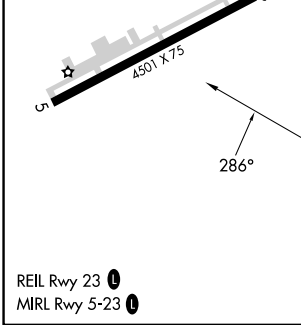

VORTAC PDT 114.7 Chan 94	APP CRS 286°	Rwy Idg TDZE Apt Elev	N/A N/A 644
--	------------------------	-----------------------------	--

VOR-A

HERMISTON MUNI (H.R.I)

DME required.

⚠ Circling Rwy 5 NA at night.

MISSED APPROACH: Climbing right turn to 4000 on PDT VORTAC R-299 to PDT VORTAC and hold.

ASOS 135.225	SPOKANE APP CON * 133.15 379.15	UNICOM 122.8 (CTAF) ①
------------------------	---	---------------------------------