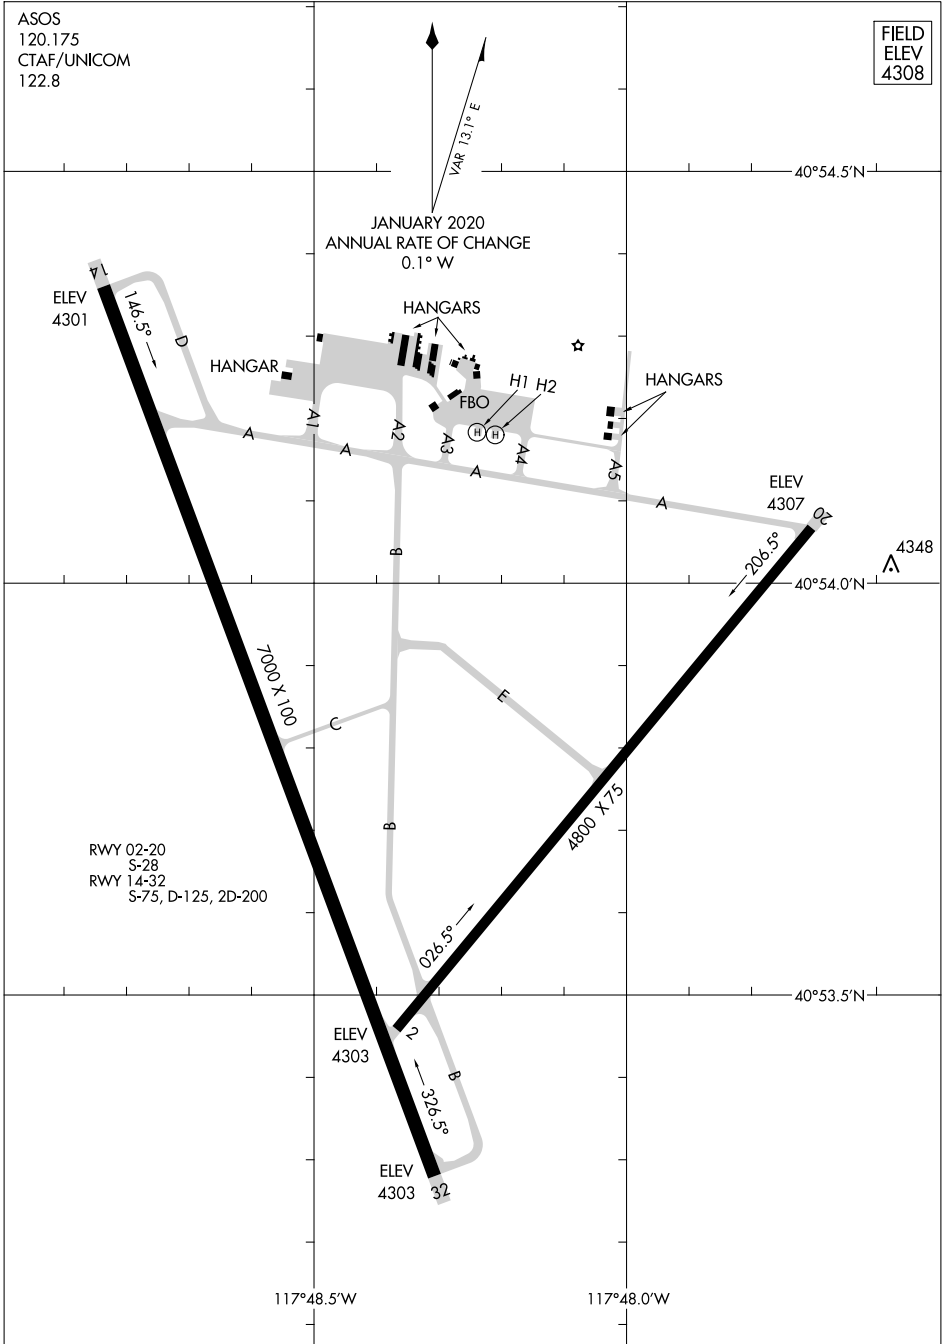

22363

AIRPORT DIAGRAM

WINNEMUCCA MUNI (WMC)
WINNEMUCCA, NEVADA

AL-6471 (FAA)

ASOS
120.175
CTAF/UNICOM
122.8

FIELD
ELEV
4308

SW-4, 03 OCT 2024 to 31 OCT 2024

SW-4, 03 OCT 2024 to 31 OCT 2024

AIRPORT DIAGRAM

22363

WINNEMUCCA, NEVADA
WINNEMUCCA MUNI (WMC)