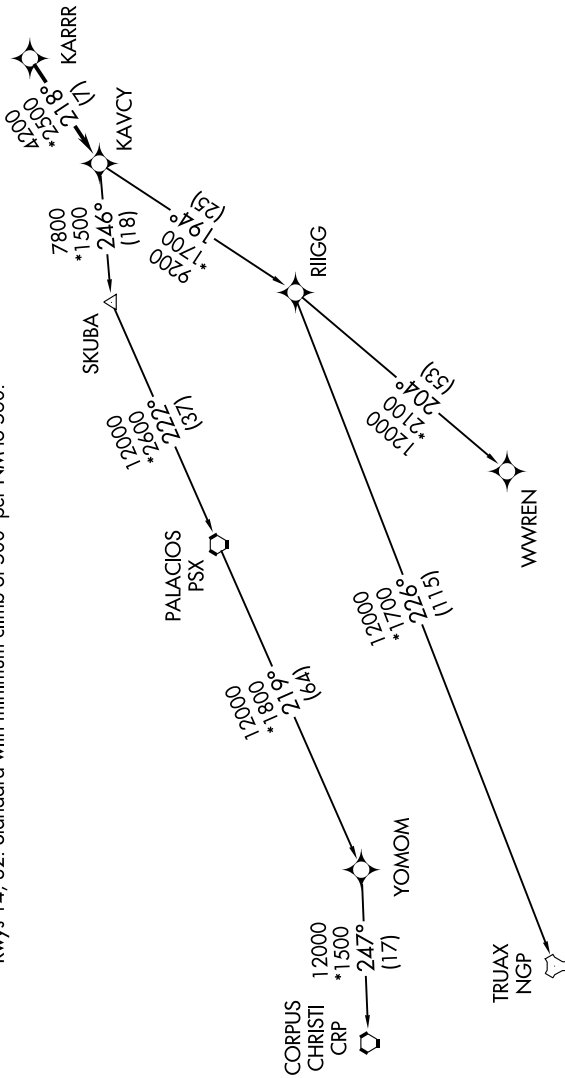

# KARR SEVEN DEPARTURE (RNAV)

SC-5, 08 AUG 2024 to 05 SEP 2024

RNAV-1 DME/DME/IRU or GPS.
RADAR required.

ASOS  
118.525  
CTAF  
122.725  
CINC DEL  
124.0  
HOUSTON DEP CON  
134.45 284.0

**TAKEOFF MINIMUMS**  
Rwys 14, 32: Standard with minimum climb of 500' per NM to 560.

**TOP ALTITUDE:  
ASSIGNED BY ATC**

(NARRATIVE ON FOLLOWING PAGE)

NOTE: Chart not to scale.

SC-5, 08 AUG 2024 to 05 SEP 2024