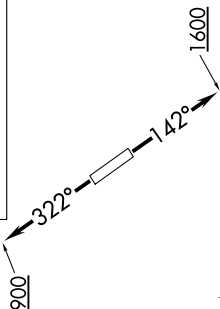

# KARR SEVEN DEPARTURE (RNAV)

SC-5, 08 AUG 2024 to 05 SEP 2024

RNAV-1 DME/DME/IRU or GPS.
RADAR required.

ASOS  
118.525  
CTAF  
122.725  
CINC DEL  
124.0  
HOUSTON DEP CON  
134.45 284.0

**TAKEOFF MINIMUMS**  
Rwys 14, 32: Standard with minimum climb of 500' per NM to 560.

**TOP ALTITUDE:  
ASSIGNED BY ATC**

(NARRATIVE ON FOLLOWING PAGE)

NOTE: Chart not to scale.

SC-5, 08 AUG 2024 to 05 SEP 2024