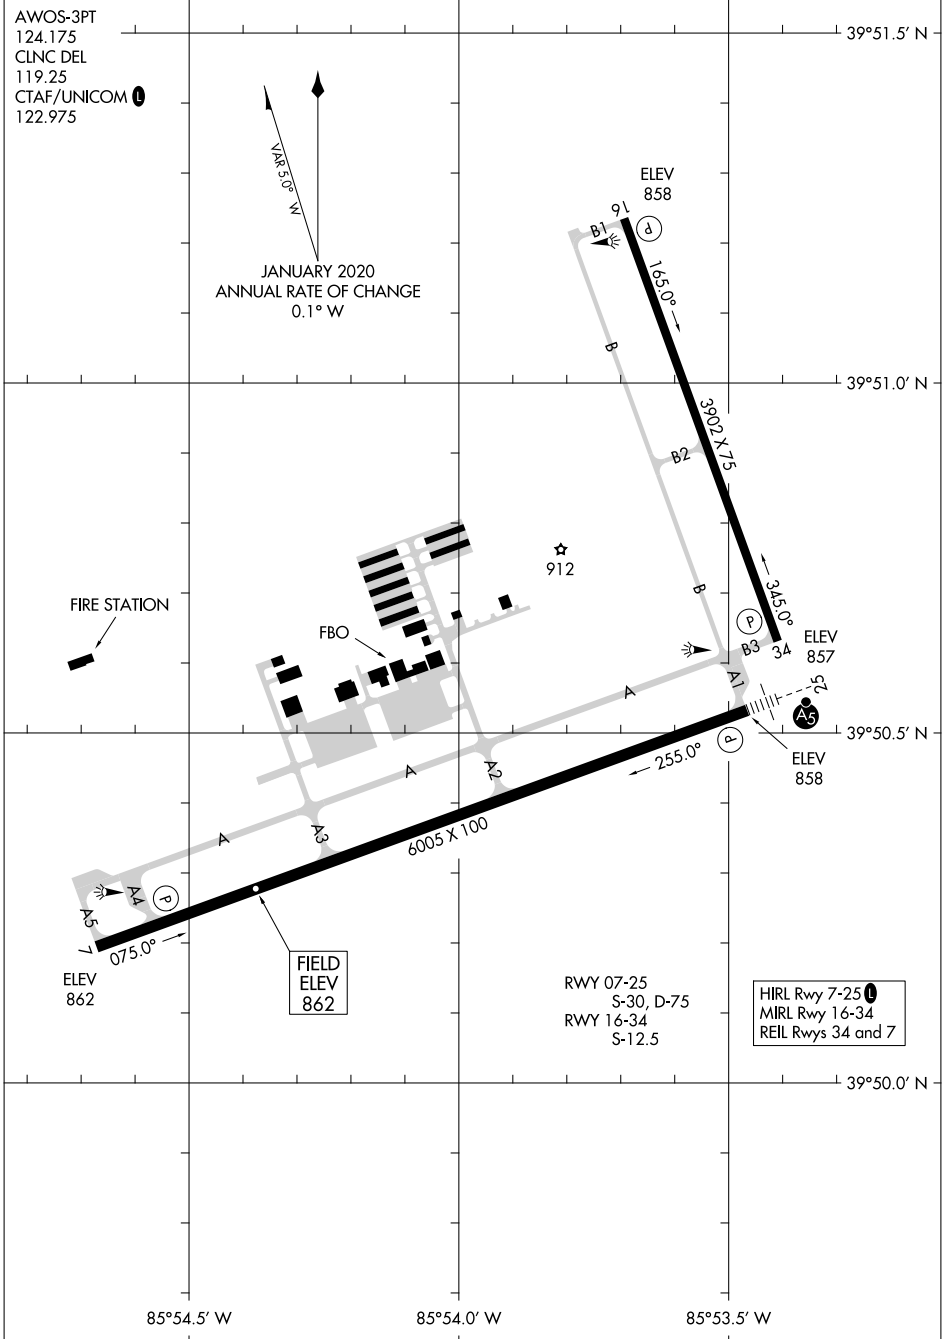

24081

AIRPORT DIAGRAM

AL-6452 (FAA)

INDIANAPOLIS RGNL (MQJ)
INDIANAPOLIS, INDIANA

AWOS-3PT
124.175
CLNC DEL
119.25
CTAF/UNICOM 1
122.975

VARS 5.0° N
JANUARY 2020
ANNUAL RATE OF CHANGE
0.1° W

EC-2, 03 OCT 2024 to 31 OCT 2024

EC-2, 03 OCT 2024 to 31 OCT 2024

AIRPORT DIAGRAM

24081

INDIANAPOLIS, INDIANA
INDIANAPOLIS RGNL (MQJ)