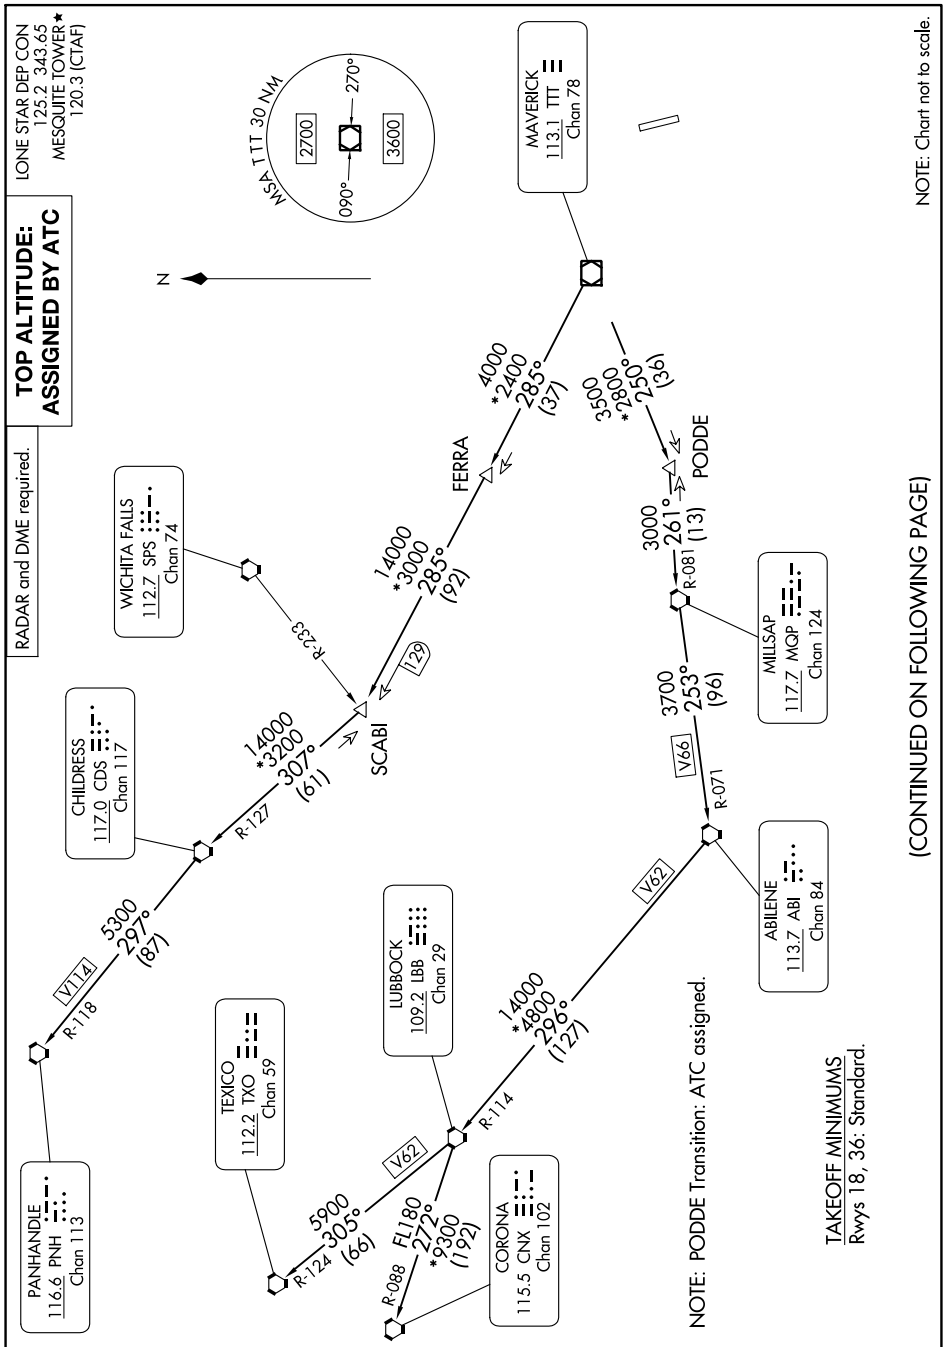

# WORTH ONE DEPARTURE

SC-2, 31 OCT 2024 to 28 NOV 2024

(CONTINUED ON FOLLOWING PAGE)

SC-2, 31 OCT 2024 to 28 NOV 2024

# WORTH ONE DEPARTURE