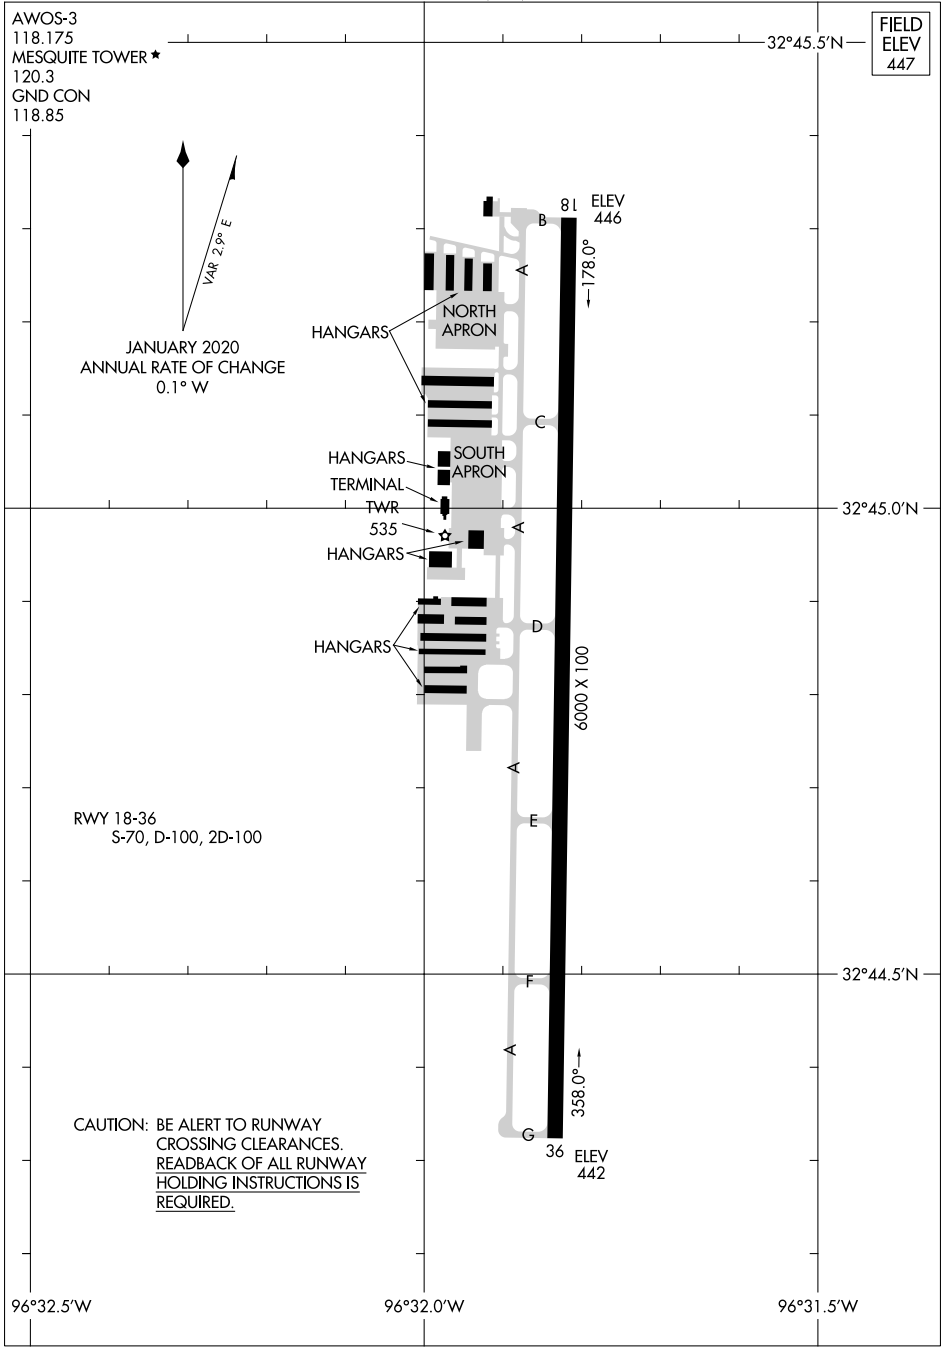

20086

# AIRPORT DIAGRAM

AL-6444 (FAA)

MESQUITE METRO (HQZ)  
MESQUITE, TEXAS

SC-2, 30 DEC 2021 to 27 JAN 2022

SC-2, 30 DEC 2021 to 27 JAN 2022

# AIRPORT DIAGRAM

20086

MESQUITE, TEXAS  
MESQUITE METRO (HQZ)