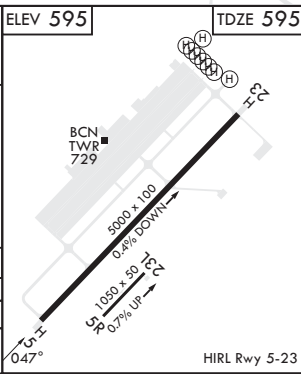

CLARKSVILLE, TENNESSEE

RNAV (GPS) X RWY 5

APCH CRS 047°	Rwy Idg TDZE Arprt Elev	5000 595 595
-------------------------	-------------------------------	---

AL-6373 (USA)

SABRE AAF (FORT CAMPBELL) (KEOD)

RNP APCH-GPS		MISSED APPROACH: Climb to 2400 direct NIXAE and hold.				
RADAR required						
* Circling not authorized to Rwy 05R/23L.						
SABRE ATIS 306.5	CAMPBELL APP CON/DEP CON 134.35 307.025	TOWER * 124.675 (CTAF) 290.45	GND CON 142.975 267.3	CLNC DEL 237.6	EAGLE RADIO 285.7	ASR

When local altimeter setting not received, use Campbell AAF (Fort Campbell), KY altimeter setting.

CATEGORY	A	B	C	D
LNAV MDA	1180-1 585 (600-1)	1180-1 585 (600-1)	1180-1 585 (600-1)	1180-1 585 (600-1)
CIRCLING*	1180-1 585 (600-1)	1240-1 645 (700-1)	1300-2 705 (800-2)	1300-2 705 (800-2)