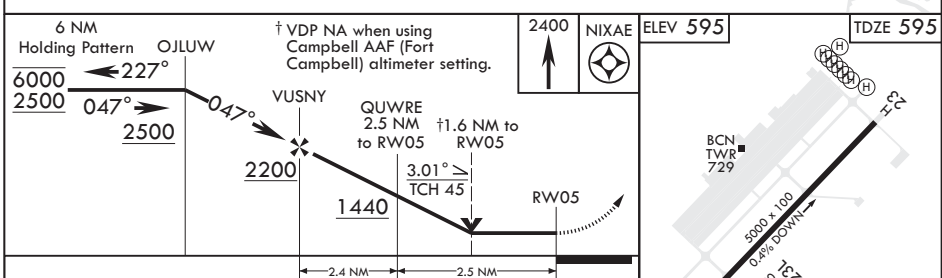

CLARKSVILLE, TENNESSEE

RNAV (GPS) X RWY 5

APCH CRS 047°	Rwy Idg TDZE Arprt Elev	5000 595 595
-------------------------	-------------------------------	---

AL-6373 (USA)

SABRE AAF (FORT CAMPBELL) (KEOD)

RNP APCH-GPS		MISSED APPROACH: Climb to 2400 direct NIXAE and hold.				
RADAR required						
* Circling not authorized to Rwy 05R/23L.						
SABRE ATIS 306.5	CAMPBELL APP CON/DEP CON 134.35 307.025	TOWER * 124.675 (CTAF) 290.45	GND CON 142.975 267.3	CLNC DEL 237.6	EAGLE RADIO 285.7	ASR

When local altimeter setting not received, use Campbell AAF (Fort Campbell), KY altimeter setting.

CATEGORY	A	B	C	D
LNAV MDA	1180-1 585 (600-1)	1180-1 585 (600-1)	1180-1 585 (600-1)	1180-1 585 (600-1)
CIRCLING*	1180-1 585 (600-1)	1240-1 645 (700-1)	1300-2 705 (800-2)	1300-2 705 (800-2)