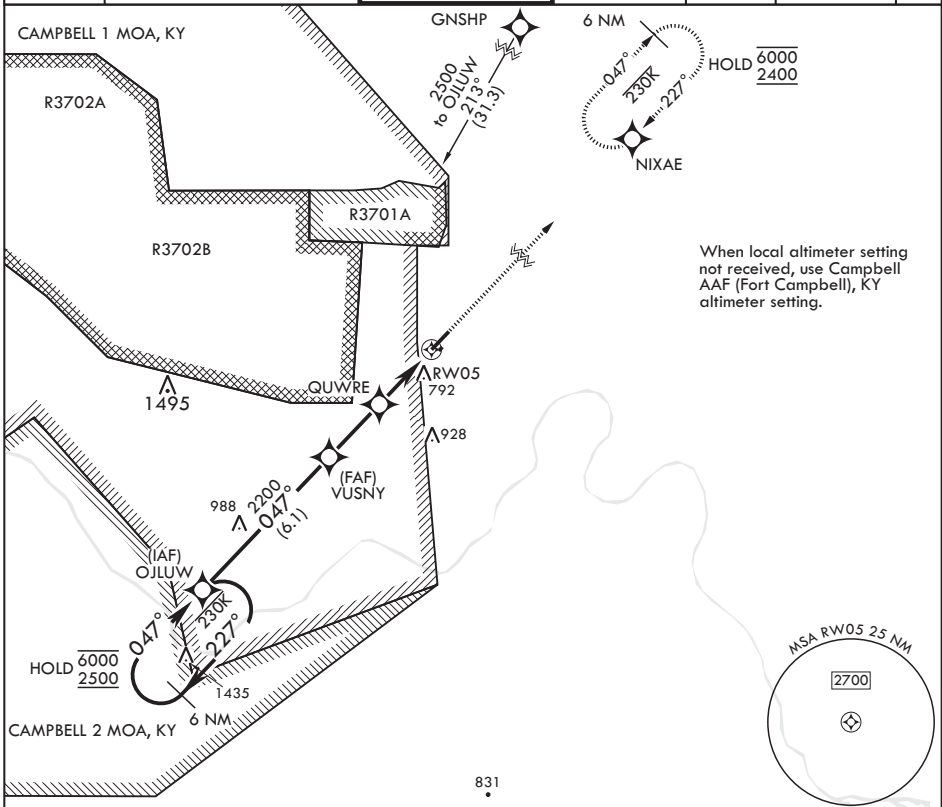

CLARKSVILLE, TENNESSEE

RNAV (GPS) X RWY 5

APCH CRS 047°	Rwy Idg TDZE Arprt Elev	5000 595 595
-------------------------	-------------------------------	---

AL-6373 (USA)

SABRE AAF (FORT CAMPBELL) (KEOD)

RNP APCH-GPS		MISSED APPROACH: Climb to 2400 direct NIXAE and hold.				
RADAR required						
* Circling not authorized to Rwy 05R/23L.						
SABRE ATIS 306.5	CAMPBELL APP CON/DEP CON 134.35 307.025	TOWER * 124.675 (CTAF) 290.45	GND CON 142.975 267.3	CLNC DEL 237.6	EAGLE RADIO 285.7	ASR

When local altimeter setting not received, use Campbell AAF (Fort Campbell), KY altimeter setting.

CATEGORY	A	B	C	D
LNAV MDA	1180-1 585 (600-1)	1180-1 585 (600-1)	1180-1 585 (600-1)	1180-1 585 (600-1)
CIRCLING*	1180-1 585 (600-1)	1240-1 645 (700-1)	1300-2 705 (800-2)	1300-2 705 (800-2)

SE-1, 31 OCT 2024 to 28 NOV 2024

SE-1, 31 OCT 2024 to 28 NOV 2024