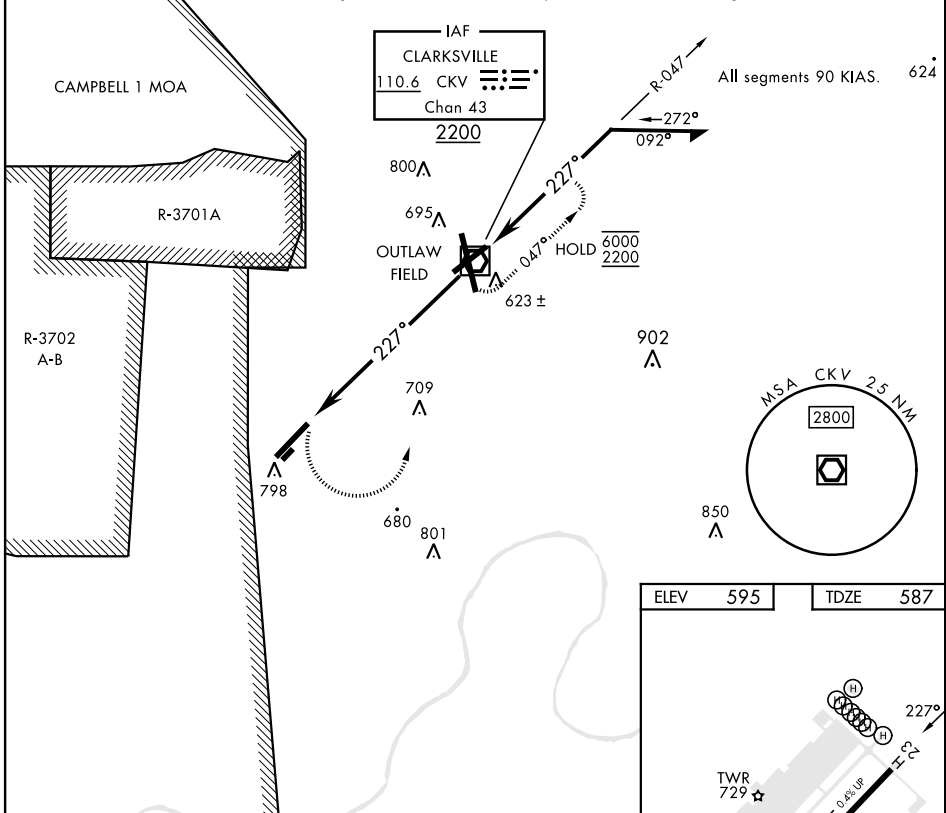

COPTER VOR RWY 23

VOR/DME CKV 110.6 Chan 43	APCH CRS 227°	Rwy Idg TDZE Arprt Elev 5000 587 595	AL-6373 [USA]	SABRE AAF (FORT CAMPBELL) (KEOD)
---	-------------------------	--	---------------	----------------------------------

RADAR required		MISSED APPROACH: Climbing left turn to 2200 direct CKV VOR/DME and hold.		
----------------	--	--	--	--

ATIS 306.5	CAMPBELL APP CON 134.35 307.025	TOWER ★ 124.675 (CTAF) 290.45	GND CON 142.975 267.3	CLNC DEL 237.6	EAGLE RADIO 285.7	ASR 608
----------------------	---	---	---------------------------------	--------------------------	-----------------------------	-------------------

When local altimeter setting not received, use Campbell AAF (Fort Campbell), KY altimeter setting.
VDP NA when using CAMPBELL AAF (Fort Campbell), KY altimeter setting.

CATEGORY	COPTER		FAF to MAP 4.2 NM					
H-23	1060-1	473 (500-1)	Knots	45	60	75	90	105
			Min:Sec	5:36	4:12	3:22	2:48	2:24

COPTER VOR RWY 23

SE-1, 31 OCT 2024 to 28 NOV 2024

SE-1, 31 OCT 2024 to 28 NOV 2024