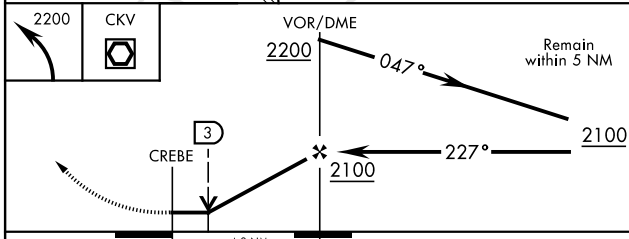

COPTER VOR RWY 23

VOR/DME CKV 110.6 Chan 43	APCH CRS 227°	Rwy Idg TDZE Arprt Elev 5000 587 595	AL-6373 [USA]	SABRE AAF (FORT CAMPBELL) (KEOD)

RADAR required		MISSED APPROACH: Climbing left turn to 2200 direct CKV VOR/DME and hold.		

ATIS 306.5	CAMPBELL APP CON 134.35 307.025	TOWER ★ 124.675 (CTAF) 290.45	GND CON 142.975 267.3	CLNC DEL 237.6	EAGLE RADIO 285.7	ASR 608

When local altimeter setting not received, use Campbell AAF (Fort Campbell), KY altimeter setting.
VDP NA when using CAMPBELL AAF (Fort Campbell), KY altimeter setting.

CATEGORY	COPTER		FAF to MAP 4.2 NM					
H-23	1060-1	473 (500-1)	Knots	45	60	75	90	105
			Min:Sec	5:36	4:12	3:22	2:48	2:24

COPTER VOR RWY 23

SE-1, 31 OCT 2024 to 28 NOV 2024

SE-1, 31 OCT 2024 to 28 NOV 2024