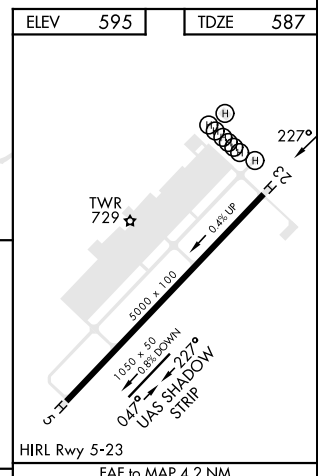

COPTER VOR RWY 23

VOR/DME CKV 110.6 Chan 43	APCH CRS 227°	Rwy Idg TDZE Arprt Elev 5000 587 595	AL-6373 [USA]	SABRE AAF (FORT CAMPBELL) (KEOD)

RADAR required		MISSED APPROACH: Climbing left turn to 2200 direct CKV VOR/DME and hold.		

ATIS 306.5	CAMPBELL APP CON 134.35 307.025	TOWER ★ 124.675 (CTAF) 290.45	GND CON 142.975 267.3	CLNC DEL 237.6	EAGLE RADIO 285.7	ASR 608

When local altimeter setting not received, use Campbell AAF (Fort Campbell), KY altimeter setting.
VDP NA when using CAMPBELL AAF (Fort Campbell), KY altimeter setting.

CATEGORY	COPTER		FAF to MAP 4.2 NM					
H-23	1060-1	473 (500-1)	Knots	45	60	75	90	105
			Min:Sec	5:36	4:12	3:22	2:48	2:24

COPTER VOR RWY 23

SE-1, 31 OCT 2024 to 28 NOV 2024

SE-1, 31 OCT 2024 to 28 NOV 2024