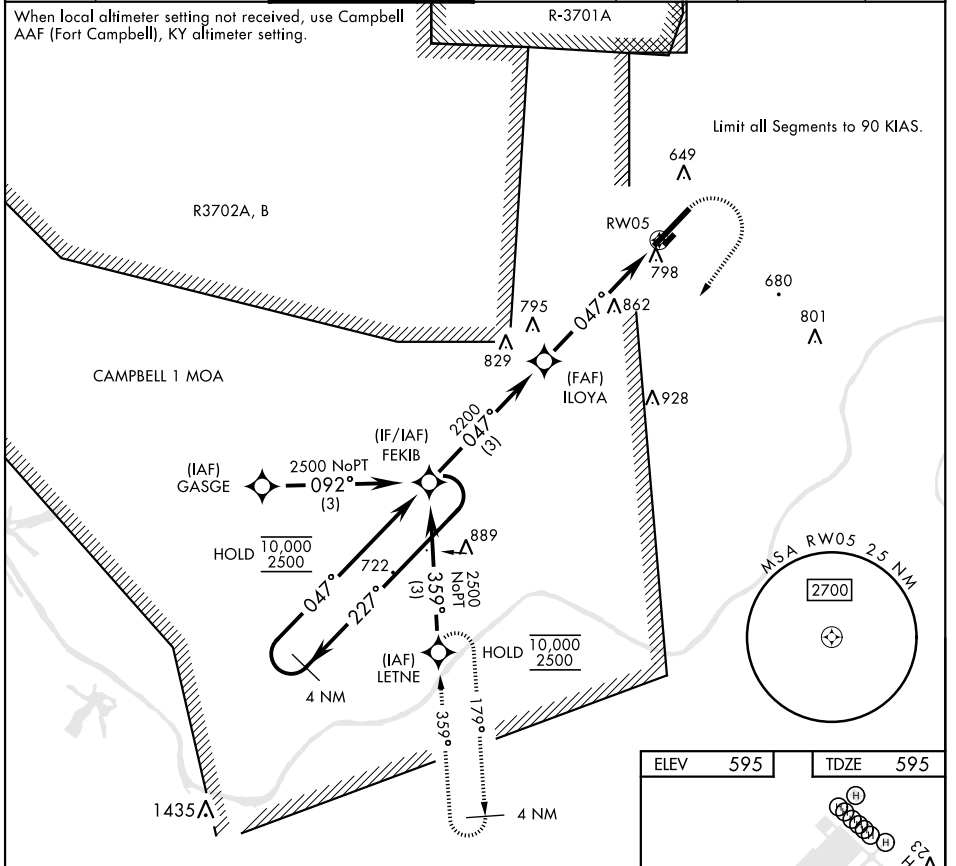

# COPTER RNAV (GPS) Y RWY 5

APCH CRS	Rwy ldg	5000
047°	TDZE	595
	Arprt Elev	595

AL-6373 [USA]

SABRE AAF (FORT CAMPBELL) (KEOD)

RNP APCH - GPS

RADAR required

MISSED APPROACH: Climbing right turn to 2500  
direct LETNE and hold.

ATIS	CAMPBELL APP CON	TOWER ★	GND CON	CLNC DEL	EAGLE RADIO	ASR
306.5	134.35 307.025	124.675 (CTAF) 290.45	142.975 267.3	237.6	285.7	

When local altimeter setting not received, use Campbell AAF (Fort Campbell), KY altimeter setting.

CATEGORY	COPTER		
LNAV MDA	1180-1	585	(600-1)

# COPTER RNAV (GPS) Y RWY 5

SE-1, 31 OCT 2024 to 28 NOV 2024

SE-1, 31 OCT 2024 to 28 NOV 2024

HIRL Rwy 5-23