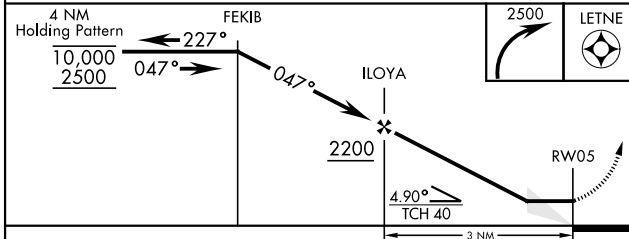

# COPTER RNAV (GPS) Y RWY 5

APCH CRS	Rwy ldg	5000
047°	TDZE	595
	Arprt Elev	595

AL-6373 [USA]

SABRE AAF (FORT CAMPBELL) (KEOD)

RNP APCH - GPS

RADAR required

MISSED APPROACH: Climbing right turn to 2500  
direct LETNE and hold.

ATIS	CAMPBELL APP CON	TOWER ★	GND CON	CLNC DEL	EAGLE RADIO	ASR
306.5	134.35 307.025	124.675 (CTAF) 290.45	142.975 267.3	237.6	285.7	

When local altimeter setting not received, use Campbell AAF (Fort Campbell), KY altimeter setting.