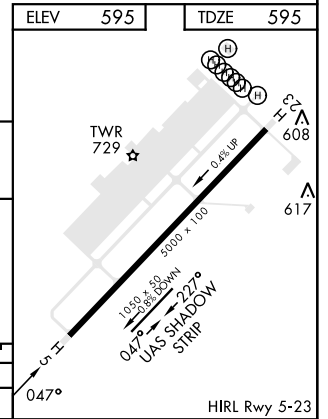

# COPTER RNAV (GPS) Y RWY 5

APCH CRS	Rwy ldg	5000
047°	TDZE	595
	Arprt Elev	595

AL-6373 [USA]

SABRE AAF (FORT CAMPBELL) (KEOD)

RNP APCH - GPS

RADAR required

MISSED APPROACH: Climbing right turn to 2500  
direct LETNE and hold.

ATIS	CAMPBELL APP CON	TOWER ★	GND CON	CLNC DEL	EAGLE RADIO	ASR
306.5	134.35 307.025	124.675 (CTAF) 290.45	142.975 267.3	237.6	285.7	

When local altimeter setting not received, use Campbell AAF (Fort Campbell), KY altimeter setting.