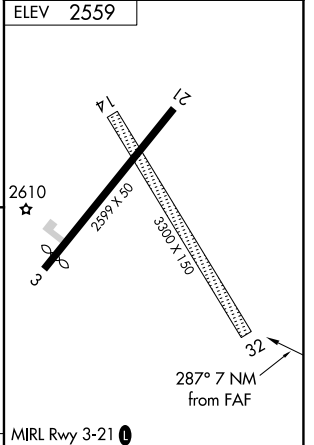

VOR OZB 109.0	APP CRS 287°	Rwy Idg TDZE Apt Elev N/A N/A 2559
-------------------------	------------------------	--

VOR-A

GOTHENBURG MUNI (GTE)

NA Circling NA to Rwys 14 and 32. Procedure NA at night. Use Lexington altimeter setting; when not received, use North Platte altimeter setting and increase all MDA 40 feet.

MISSED APPROACH: Climbing right turn to 4300 direct OZB VOR and hold.

LXN AWOS-3 121.025	DENVER CENTER 132.7 226.675	UNICOM 122.8 (CTAF)
------------------------------	---------------------------------------	-------------------------------

Procedure NA for arrivals at EAR VOR on V220 northeast bound.

CATEGORY	A	B	C	D	FAF to MAP 7 NM					
CIRCLING	3120-1 561 (600-1)	3180-1 621 (700-1)	NA		Knots	60	90	120	150	180
					Min:Sec	7:00	4:40	3:30	2:48	2:20