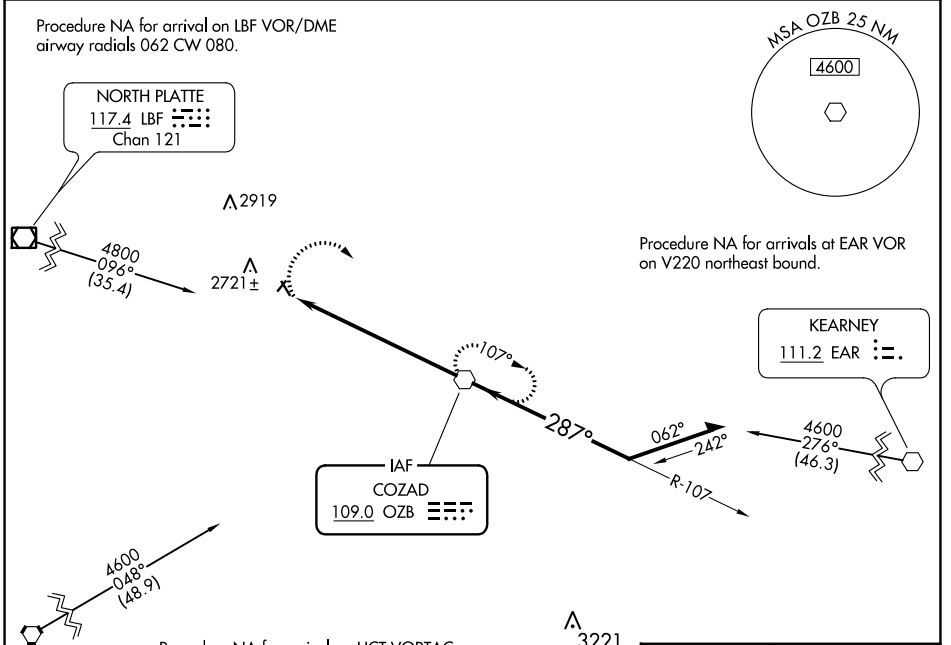

VOR OZB 109.0	APP CRS 287°	Rwy Idg TDZE Apt Elev N/A N/A 2559
-------------------------	------------------------	--

VOR-A

GOTHENBURG MUNI (GTE)

NA Circling NA to Rwys 14 and 32. Procedure NA at night. Use Lexington altimeter setting; when not received, use North Platte altimeter setting and increase all MDA 40 feet.

MISSED APPROACH: Climbing right turn to 4300 direct OZB VOR and hold.

LXN AWOS-3 121.025	DENVER CENTER 132.7 226.675	UNICOM 122.8 (CTAF)
------------------------------	---------------------------------------	-------------------------------

Procedure NA for arrivals at EAR VOR on V220 northeast bound.

CATEGORY	A	B	C	D	FAF to MAP 7 NM					
CIRCLING	3120-1 561 (600-1)	3180-1 621 (700-1)	NA		Knots	60	90	120	150	180
					Min:Sec	7:00	4:40	3:30	2:48	2:20

VOR-A

NC-2, 31 OCT 2024 to 28 NOV 2024

NC-2, 31 OCT 2024 to 28 NOV 2024