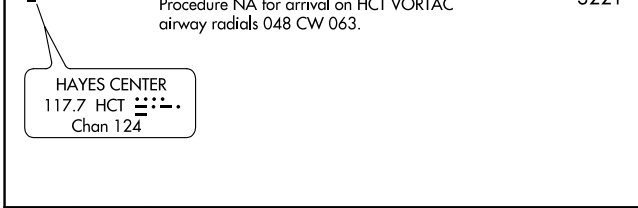

VOR OZB 109.0	APP CRS 287°	Rwy Idg TDZE Apt Elev N/A N/A 2559
-------------------------	------------------------	--

VOR-A

GOTHENBURG MUNI (GTE)

NA Circling NA to Rwys 14 and 32. Procedure NA at night. Use Lexington altimeter setting; when not received, use North Platte altimeter setting and increase all MDA 40 feet.

MISSED APPROACH: Climbing right turn to 4300 direct OZB VOR and hold.

LXN AWOS-3 121.025	DENVER CENTER 132.7 226.675	UNICOM 122.8 (CTAF)
------------------------------	---------------------------------------	-------------------------------

Procedure NA for arrivals at EAR VOR on V220 northeast bound.

CATEGORY	A	B	C	D	FAF to MAP 7 NM					
CIRCLING	3120-1 561 (600-1)	3180-1 621 (700-1)	NA		Knots	60	90	120	150	180
					Min:Sec	7:00	4:40	3:30	2:48	2:20