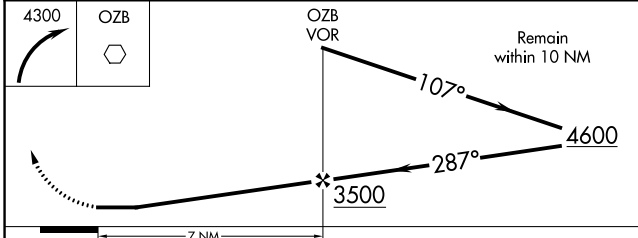

VOR OZB 109.0	APP CRS 287°	Rwy Idg TDZE Apt Elev N/A N/A 2559
-------------------------	------------------------	--

VOR-A

GOTHENBURG MUNI (GTE)

NA Circling NA to Rwys 14 and 32. Procedure NA at night. Use Lexington altimeter setting; when not received, use North Platte altimeter setting and increase all MDA 40 feet.

MISSED APPROACH: Climbing right turn to 4300 direct OZB VOR and hold.

LXN AWOS-3 121.025	DENVER CENTER 132.7 226.675	UNICOM 122.8 (CTAF)
------------------------------	---------------------------------------	-------------------------------

Procedure NA for arrivals at EAR VOR on V220 northeast bound.

CATEGORY	A	B	C	D	FAF to MAP 7 NM					
CIRCLING	3120-1 561 (600-1)	3180-1 621 (700-1)	NA		Knots	60	90	120	150	180
					Min:Sec	7:00	4:40	3:30	2:48	2:20