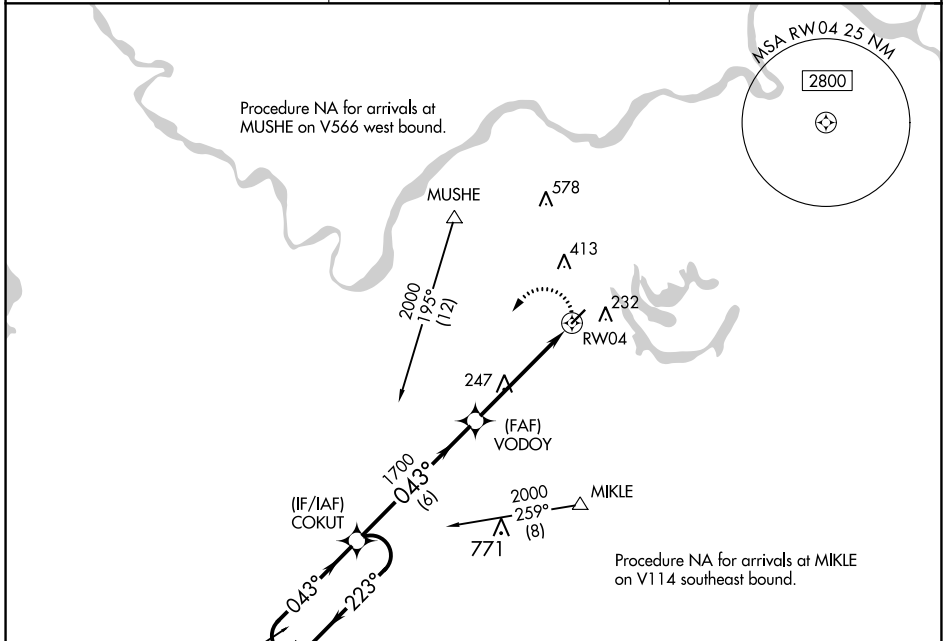

APP CRS	Rwy Idg	3799
043°	TDZE	77
	Apt Elev	78

RNAV (GPS) RWY 4

MARKSVILLE MUNI (MKV)

RNP APCH - GPS.

NA Circling Rwy 22 NA at night. Use Esler Rgnl altimeter setting. When not received, use Alexandria Intl. Rwy 4 helicopter visibility reduction below 3/4 SM NA.

MISSED APPROACH: Climbing left turn to 2000 direct COKUT and hold.

ESF ASOS 119.425	POLK APP CON 125.4 302.2	CTAF 122.9 0
----------------------------	------------------------------------	------------------------

SC-4, 31 OCT 2024 to 28 NOV 2024

SC-4, 31 OCT 2024 to 28 NOV 2024

ELEV 78	TDZE 77
---------	---------