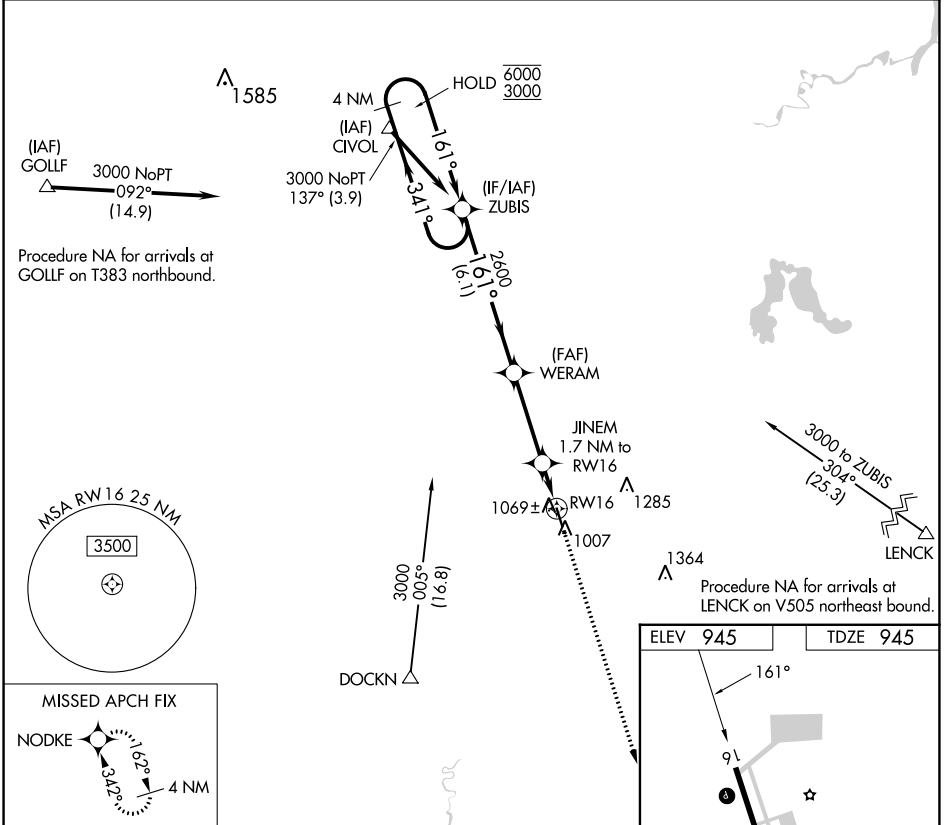

APP CRS	Rwy Idg	4001
161°	TDZE	945
	Apt Elev	945

RNAV (GPS) RWY 16

CAMBRIDGE MUNI (CBG)

RNP APCH.	MISSED APPROACH: Climb to 3000 direct NODKE and hold.
▽ ▲	Rwy 16 helicopter visibility reduction below 3/4 SM NA.

AWOS-3 121.125	MINNEAPOLIS CENTER 121.05 235.775	UNICOM 122.8 (CTAF) 1
--------------------------	---------------------------------------------	---------------------------------

CATEGORY	A	B	C	D
LNAV MDA	1320-1	375 (400-1)		NA

NC-1, 03 OCT 2024 to 31 OCT 2024

NC-1, 03 OCT 2024 to 31 OCT 2024