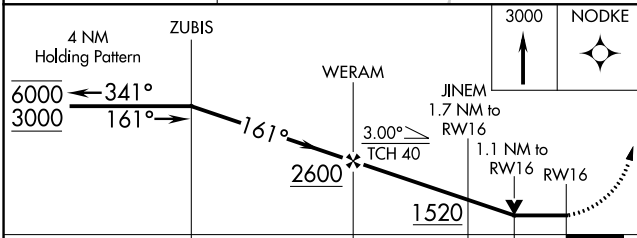

APP CRS	Rwy Idg	4001
161°	TDZE	945
	Apt Elev	945

RNAV (GPS) RWY 16

CAMBRIDGE MUNI (CBG)

RNP APCH.	MISSED APPROACH: Climb to 3000 direct NODKE and hold.
▽ ▲	Rwy 16 helicopter visibility reduction below 3/4 SM NA.

AWOS-3 121.125	MINNEAPOLIS CENTER 121.05 235.775	UNICOM 122.8 (CTAF) 1

CATEGORY	A	B	C	D
LNAV MDA	1320-1	375 (400-1)		NA

NC-1, 03 OCT 2024 to 31 OCT 2024

NC-1, 03 OCT 2024 to 31 OCT 2024