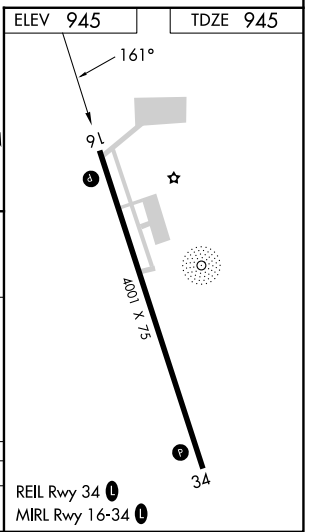

APP CRS	Rwy Idg	4001
161°	TDZE	945
	Apt Elev	945

RNAV (GPS) RWY 16

CAMBRIDGE MUNI (CBG)

RNP APCH.	MISSED APPROACH: Climb to 3000 direct NODKE and hold.
▽ ▲	Rwy 16 helicopter visibility reduction below 3/4 SM NA.

AWOS-3 121.125	MINNEAPOLIS CENTER 121.05 235.775	UNICOM 122.8 (CTAF) 1

CATEGORY	A	B	C	D
LNAV MDA	1320-1	375 (400-1)		NA

NC-1, 03 OCT 2024 to 31 OCT 2024

NC-1, 03 OCT 2024 to 31 OCT 2024