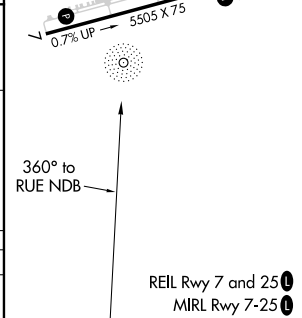

NDB RUE 379	APP CRS 360°	Rwy Idg TDZE Apt Elev	N/A N/A 409
-----------------------	------------------------	-----------------------------	--

NDB-A

RUSSELLVILLE RGNL (RUE)

	MISSED APPROACH: Climb to 3000 then right turn direct RUE NDB and hold.
--	---

ASOS 132.475	MEMPHIS CENTER 128.475 377.15	UNICOM 122.7 (CTAF)
------------------------	---	-------------------------------

CATEGORY	A	B	C	D
CIRCLING	1 240-1¼	831 (900-1¼)	1 340-2¾ 931 (1000-2¾)	1400-3 991 (1000-3)