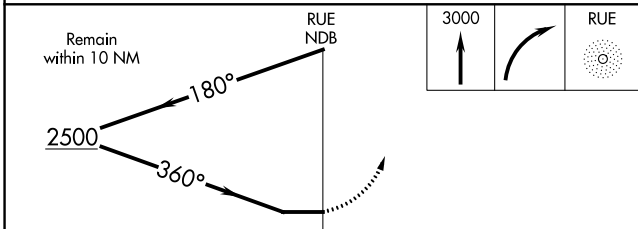

NDB RUE 379	APP CRS 360°	Rwy Idg TDZE Apt Elev	N/A N/A 409
-----------------------	------------------------	-----------------------------	--

NDB-A

RUSSELLVILLE RGNL (RUE)

	MISSED APPROACH: Climb to 3000 then right turn direct RUE NDB and hold.
--	---

ASOS 132.475	MEMPHIS CENTER 128.475 377.15	UNICOM 122.7 (CTAF)
------------------------	---	-------------------------------

CATEGORY	A	B	C	D
CIRCLING	1 240-1¼	831 (900-1¼)	1 340-2¾ 931 (1000-2¾)	1400-3 991 (1000-3)