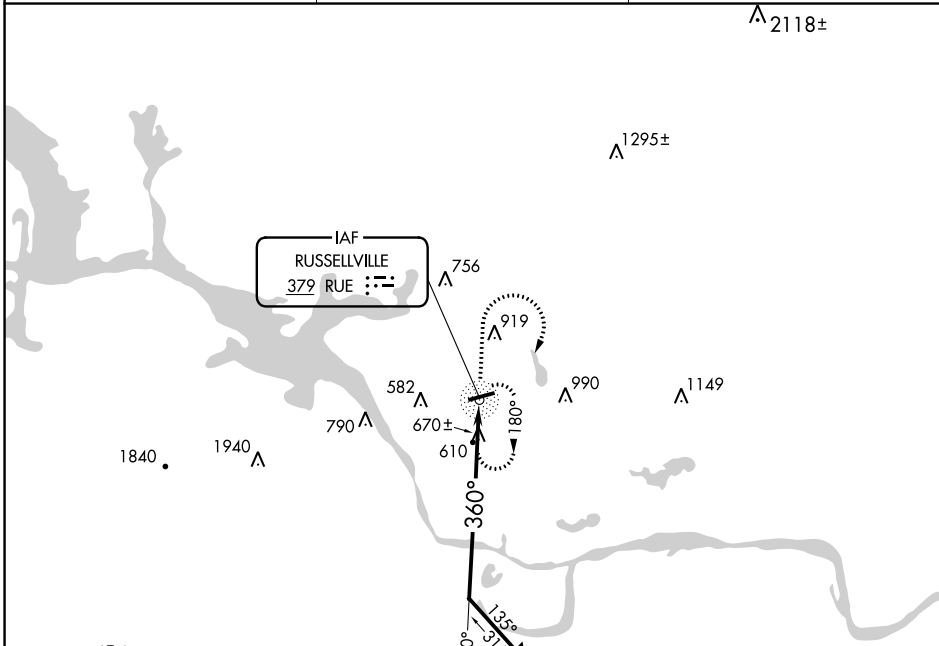

NDB RUE 379	APP CRS 360°	Rwy Idg TDZE Apt Elev	N/A N/A 409
-----------------------	------------------------	-----------------------------	--

NDB-A

RUSSELLVILLE RGNL (RUE)

	MISSED APPROACH: Climb to 3000 then right turn direct RUE NDB and hold.
--	---

ASOS 132.475	MEMPHIS CENTER 128.475 377.15	UNICOM 122.7 (CTAF)
------------------------	---	-------------------------------

CATEGORY	A	B	C	D
CIRCLING	1 240-1¼	831 (900-1¼)	1 340-2¾ 931 (1000-2¾)	1400-3 991 (1000-3)

SC-1, 03 OCT 2024 to 31 OCT 2024

SC-1, 03 OCT 2024 to 31 OCT 2024