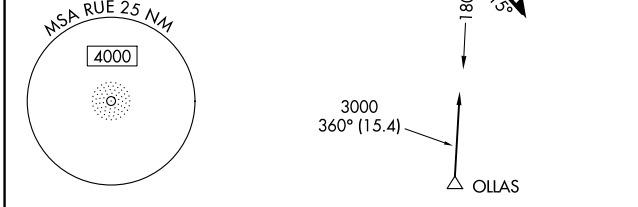

NDB RUE 379	APP CRS 360°	Rwy Idg TDZE Apt Elev	N/A N/A 409
-----------------------	------------------------	-----------------------------	--

NDB-A

RUSSELLVILLE RGNL (RUE)

	MISSED APPROACH: Climb to 3000 then right turn direct RUE NDB and hold.
--	---

ASOS 132.475	MEMPHIS CENTER 128.475 377.15	UNICOM 122.7 (CTAF)
------------------------	---	-------------------------------

CATEGORY	A	B	C	D
CIRCLING	1 240-1¼	831 (900-1¼)	1 340-2¾ 931 (1000-2¾)	1400-3 991 (1000-3)